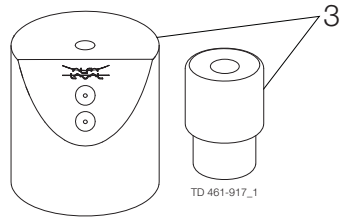

Service kit for actuator

□	Service kit	9611-92-6500	9611-92-6500	9611-92-6500	9611-92-6500	9611-92-6500

Service kit for product wetted parts, standard

◆	Service kit, EPDM	9611-92-6580	9611-92-6581	9611-92-6582	9611-92-6583	9611-92-6584
◆	Service kit, HNBR	9611-92-6586	9611-92-6587	9611-92-6588	9611-92-6589	9611-92-6590
◆	Service kit, FPM	9611-92-6592	9611-92-6593	9611-92-6594	9611-92-6595	9611-92-6596

Parts marked with ◻◆ are included in the service kits.

Recommended spare parts: Service kits.

TD 461-917_1