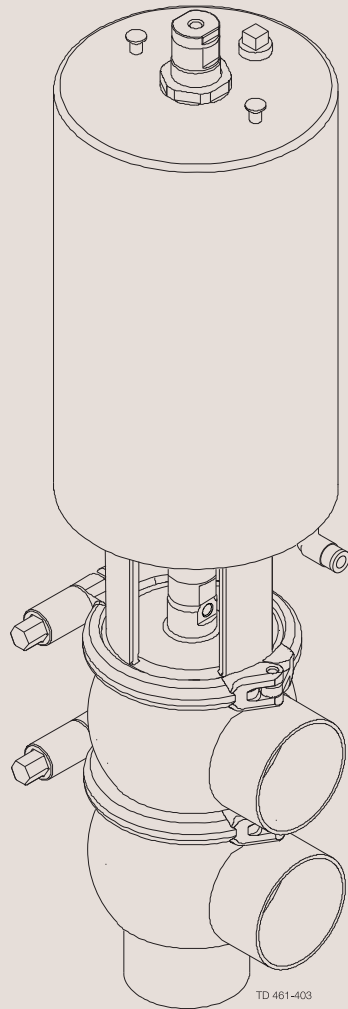

Spare Parts

Unique Single Seat Valve - Long Stroke

ESE00530-EN4

2012-01

Original manual

The information herein is correct at the time of issue but may be subject to change without prior notice

1. Unique Single Seat Valve - Long stroke Shut off valve - 38-101.6 mm/DN40-100	4
2. Unique Single Seat Valve - Long Stroke Change-over Valve - 38-101.6 mm/DN40-100 ..	6
3. Mounting Tool - Unique Single Seat Valve - Long Stroke	8