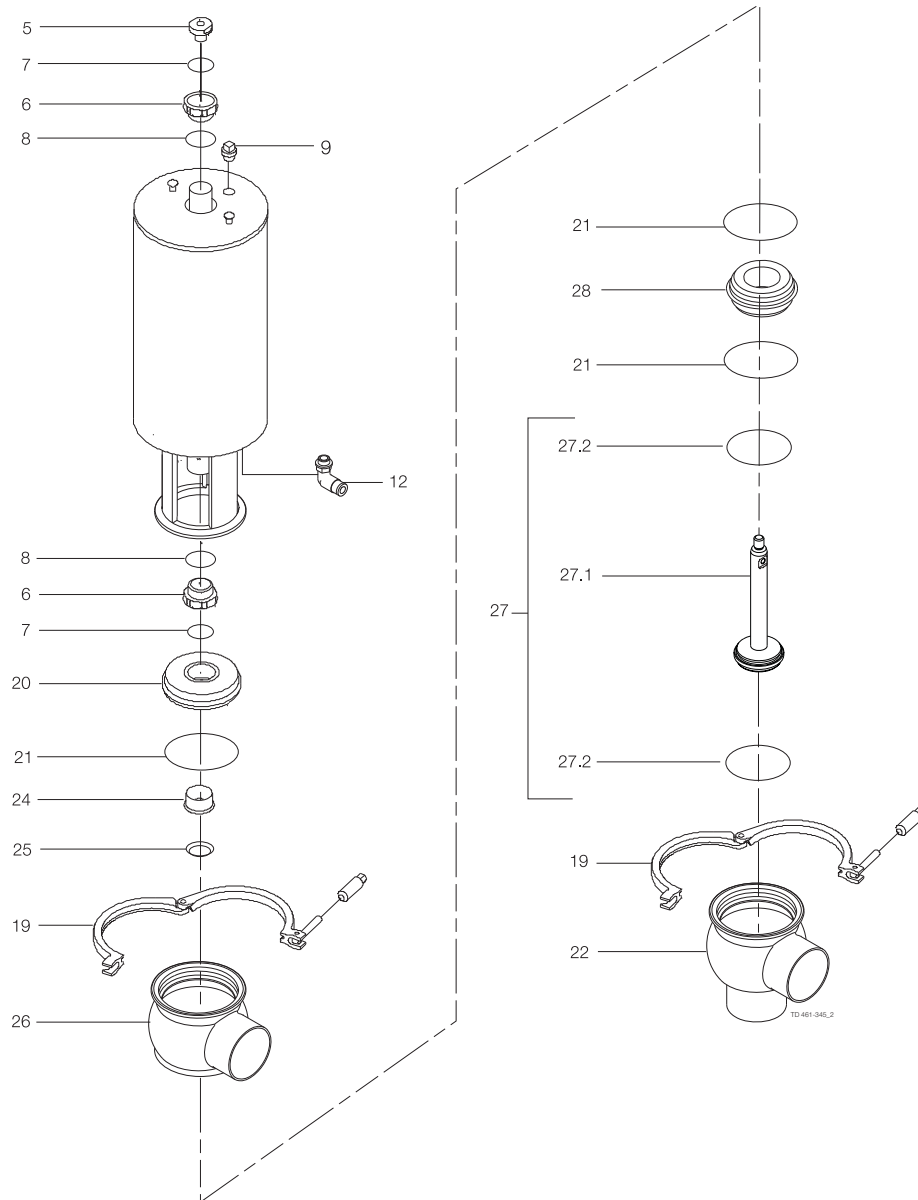

Parts marked with ◻◆ are included in the service kits.

Recommended spare parts: Service kits.

Unique Single Seat Valve - Long Stroke Change-over Valve - 38-101.6 mm/DN40-100

Pos	Qty	Denomination	DN 40 38 mm	DN 50 51 mm	DN 65 63.5 mm	DN 80 76.1 mm	DN 100 101.6 mm
Actuator							
		Actuator, complete (NO)	9613-1548-16	9613-1548-17	9613-1548-18	9613-1548-19	9613-1548-20
		Actuator, complete (NC)	9613-1548-21	9613-1548-22	9613-1548-23	9613-1548-24	9613-1548-25
		Actuator, complete (A/A)	9613-1548-26	9613-1548-27	9613-1548-28	9613-1548-29	9613-1548-30
5	1	Adapter, plastic	9613-1274-01	9613-1274-01	9613-1274-01	9613-1274-01	9613-1274-01
	1	Adapter, steel (Period 2009-2011)				9614-0653-01	9614-0653-01
6	□	2 Bushing					
7	□	2 O-ring					
8	□	2 O-ring					
9	1	Plug	9613-4141-01	9613-4141-01	9613-4141-01	9613-4141-01	9613-4141-01
12	1(2)	Air fitting	9611-99-1988	9611-99-1988	9611-99-1988	9611-99-1988	9611-99-1988
Clamp							
19	2	Clamp	9612-9393-03	9612-9393-04	9612-9393-05	9612-9393-06	9612-9393-07
Bonnet							
20	1	Bonnet	9613-1271-02	9613-1271-03	9613-1271-04	9613-1271-05	9613-1271-06
21	◆	3 O-ring, EPDM (standard)					
	3	O-ring, HNBR					
	3	O-ring, FPM					
		O-ring set (10 pcs.) EPDM	9614-0594-22	9614-0594-25	9614-0594-28	9614-0594-31	9614-0594-34
		O-ring set (10 pcs.) HNBR	9614-0594-23	9614-0594-26	9614-0594-29	9614-0594-32	9614-0594-35
		O-ring set (10 pcs.) FPM	9614-0594-24	9614-0594-27	9614-0594-30	9614-0594-33	9614-0594-36
24	1	Bushing	9613-1250-02	9613-1250-02	9613-1250-02	9613-1250-02	9613-1250-02
25	◆	1 Lip seal, EPDM (standard)					
	1	Lip seal, HNBR					
	1	Lip seal, FPM					
		Lip seal set (10 pcs.) EPDM	9614-0594-19	9614-0594-19	9614-0594-19	9614-0594-19	9614-0594-19
		Lip seal set (10 pcs.) HNBR	9614-0594-20	9614-0594-20	9614-0594-20	9614-0594-20	9614-0594-20
		Lip seal set (10 pcs.) FPM	9614-0594-21	9614-0594-21	9614-0594-21	9614-0594-21	9614-0594-21
28	1	Seat	9613-1275-02	9613-1275-03	9613-1275-04	9613-1275-05	9613-1275-06
Valve Body							
26	1	Valve body, upper, 1 port ISO	9613-1393-03	9613-1393-05	9613-1393-07	9613-1393-09	9613-1393-11
	1	Valve body, upper, 2 ports ISO	9613-1393-04	9613-1393-06	9613-1393-08	9613-1393-10	9613-1393-12
	1	Valve body, upper, 1 port DIN	9613-1394-03	9613-1394-05	9613-1394-07	9613-1394-09	9613-1394-11
	1	Valve body, upper, 2 ports DIN	9613-1394-04	9613-1394-06	9613-1394-08	9613-1394-10	9613-1394-12
22	1	Valve body, lower, 2 ports ISO	9613-1395-03	9613-1395-05	9613-1395-07	9613-1395-09	9613-1395-11
	1	Valve body, lower, 3 ports ISO	9613-1395-04	9613-1395-06	9613-1395-08	9613-1395-10	9613-1395-12
	1	Valve body, lower, 2 ports DIN	9613-1396-03	9613-1396-05	9613-1396-07	9613-1396-09	9613-1396-11
	1	Valve body, lower, 3 ports DIN	9613-1396-04	9613-1396-06	9613-1396-08	9613-1396-10	9613-1396-12
Valve Plug							
27	1	Plug, change over, ISO/DIN comp., EPDM (std) ..	9613-1620-02	9613-1620-03	9613-1620-04	9613-1620-05	9613-1620-06
	1	Plug, change over, ISO/DIN comp., HNBR	9613-1620-08	9613-1620-09	9613-1620-10	9613-1620-11	9613-1620-12
	1	Plug, change over, ISO/DIN comp., FPM	9613-1620-14	9613-1620-15	9613-1620-16	9613-1620-17	9613-1620-18
27.1	1	Plug, change over, ISO/DIN	9613-1594-01	9613-1595-01	9613-1596-01	9613-1597-01	9613-1598-01
27.2◆	2	Plug seal, EPDM (standard)					
	2	Plug seal, HNBR					
	2	Plug seal, FPM					
		Plug seal set (10 pcs.) EPDM	9614-0594-04	9614-0594-07	9614-0594-10	9614-0594-13	9614-0594-16
		Plug seal set (10 pcs.) HNBR	9614-0594-05	9614-0594-08	9614-0594-11	9614-0594-14	9614-0594-17
		Plug seal set (10 pcs.) FPM	9614-0594-06	9614-0594-09	9614-0594-12	9614-0594-15	9614-0594-18
			DN 40 38 mm	DN 50 51 mm	DN 65 63.5 mm	DN 80 76.1 mm	DN 100 101.6 mm