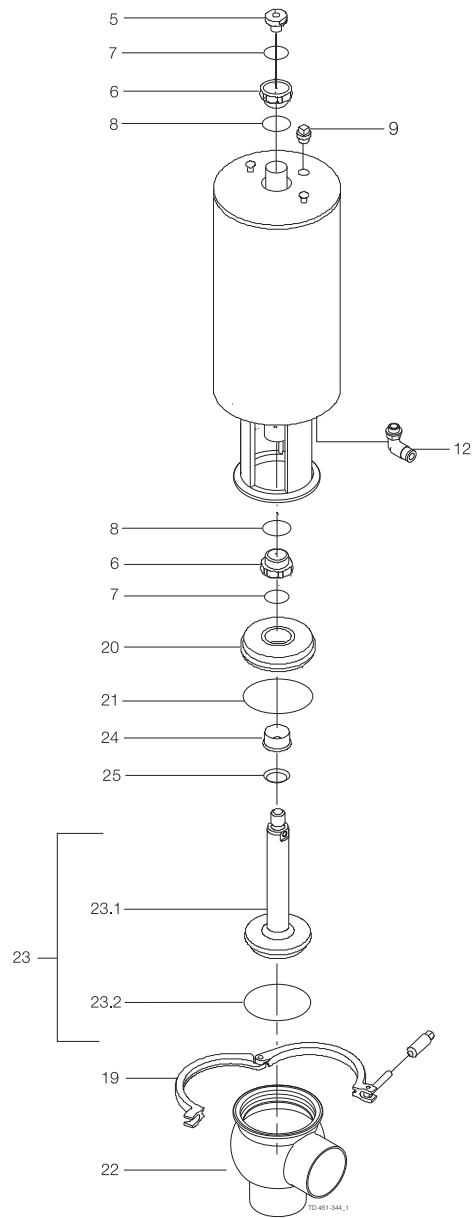

Spare Parts

Unique Single Seat Valve - Long Stroke

ESE00530-EN4

2012-01

Original manual

The information herein is correct at the time of issue but may be subject to change without prior notice

1. Unique Single Seat Valve - Long stroke Shut off valve - 38-101.6 mm/DN40-100	4
2. Unique Single Seat Valve - Long Stroke Change-over Valve - 38-101.6 mm/DN40-100 ..	6
3. Mounting Tool - Unique Single Seat Valve - Long Stroke	8