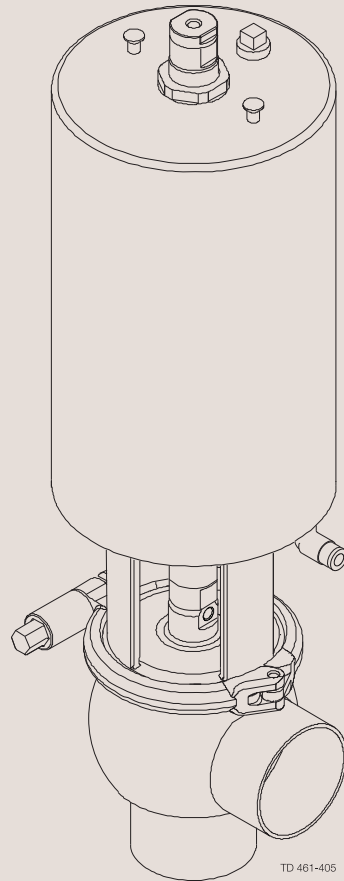

Spare Parts

Unique Single Seat Valve - Long Stroke

ESE00530-EN4

2012-01

Original manual

The information herein is correct at the time of issue but may be subject to change without prior notice

1. Unique Single Seat Valve - Long stroke Shut off valve - 38-101.6 mm/DN40-100	4
2. Unique Single Seat Valve - Long Stroke Change-over Valve - 38-101.6 mm/DN40-100 ..	6
3. Mounting Tool - Unique Single Seat Valve - Long Stroke	8