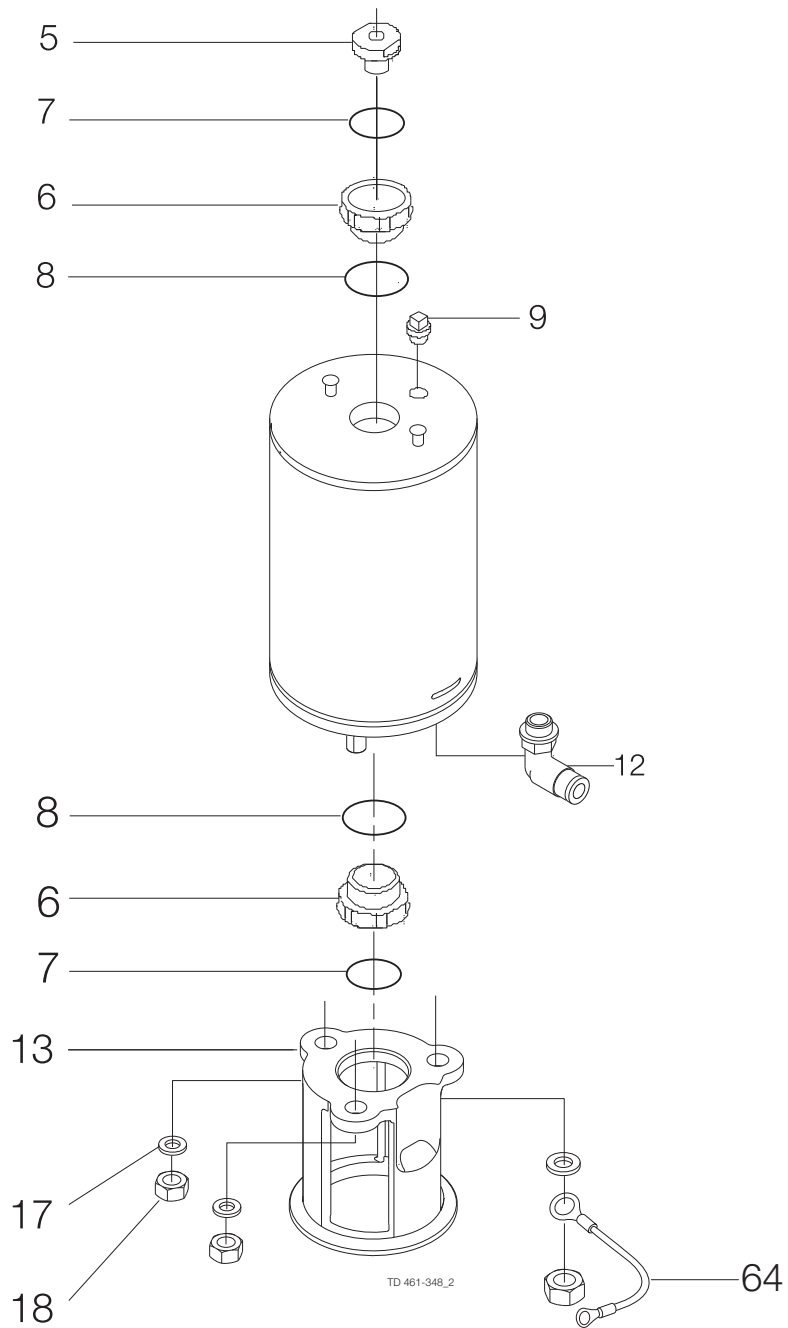

Spare Parts

Unique Single Seat Valve - Actuator for ATEX

ESE00701-EN4 2012-03

Original manual

The information herein is correct at the time of issue but may be subject to change without prior notice

1. Unique Single Seat Valve - Actuator for ATEX 4

Unique Single Seat Valve - Actuator for ATEX

Pos	Qty	Denomination	DN 25	DN 40	DN 50	DN 65	DN 80	DN 100
			25 mm	38 mm	51 mm	63.5 mm	76.1 mm	101.6 mm
Actuator								
		Actuator, complete (NO)	9613-1676-01	9613-1676-01	9613-1676-02	9613-1676-02	9613-1676-03	9613-1676-03
		Actuator, complete (NC)	9613-1676-04	9613-1676-04	9613-1676-05	9613-1676-05	9613-1676-06	9613-1676-06
		Actuator, complete (A/A)	9613-1676-25	9613-1676-25	9613-1676-26	9613-1676-26	9613-1676-27	9613-1676-27
5	1	Adapter, plastic	9613-1274-01	9613-1274-01	9613-1274-01	9613-1274-01	9613-1274-01	9613-1274-01
	1	Adapter, steel (Period 2009-2011)					9614-0653-01	9614-0653-01
6	□ 2	Bushing						
7	□ 2	O-ring						
8	□ 2	O-ring						
9	1	Plug	9613-4141-01	9613-4141-01	9613-4141-01	9613-4141-01	9613-4141-01	9613-4141-01
12	1	Air fitting	9611-99-1988	9611-99-1988	9611-99-1988	9611-99-1988	9611-99-1988	9611-99-1988
64	1	Ground wire	9613-4643-01	9613-4643-01	9613-4643-01	9613-4643-01	9613-4643-01	9613-4643-01
Yoke								
13	1	Yoke	9613-1330-01	9613-1330-01	9613-1331-01	9613-1332-01	9613-1333-01	9613-1334-01
17	3	Washer	9611-99-1888	9611-99-1888	9611-99-1888	9611-99-1888	9611-99-1888	9611-99-1888
18	3	Nut	9611-99-0360	9611-99-0360	9611-99-0360	9611-99-0360	9611-99-0360	9611-99-0360
			DN 25	DN 40	DN 50	DN 65	DN 80	DN 100
			25 mm	38 mm	51 mm	63.5 mm	76.1 mm	101.6 mm

Service kit for Actuator

□	Service kit	9611-92-6500	9611-92-6500	9611-92-6500	9611-92-6500	9611-92-6500	9611-92-6500	9611-92-6500
---	-------------------	--------------	--------------	--------------	--------------	--------------	--------------	--------------