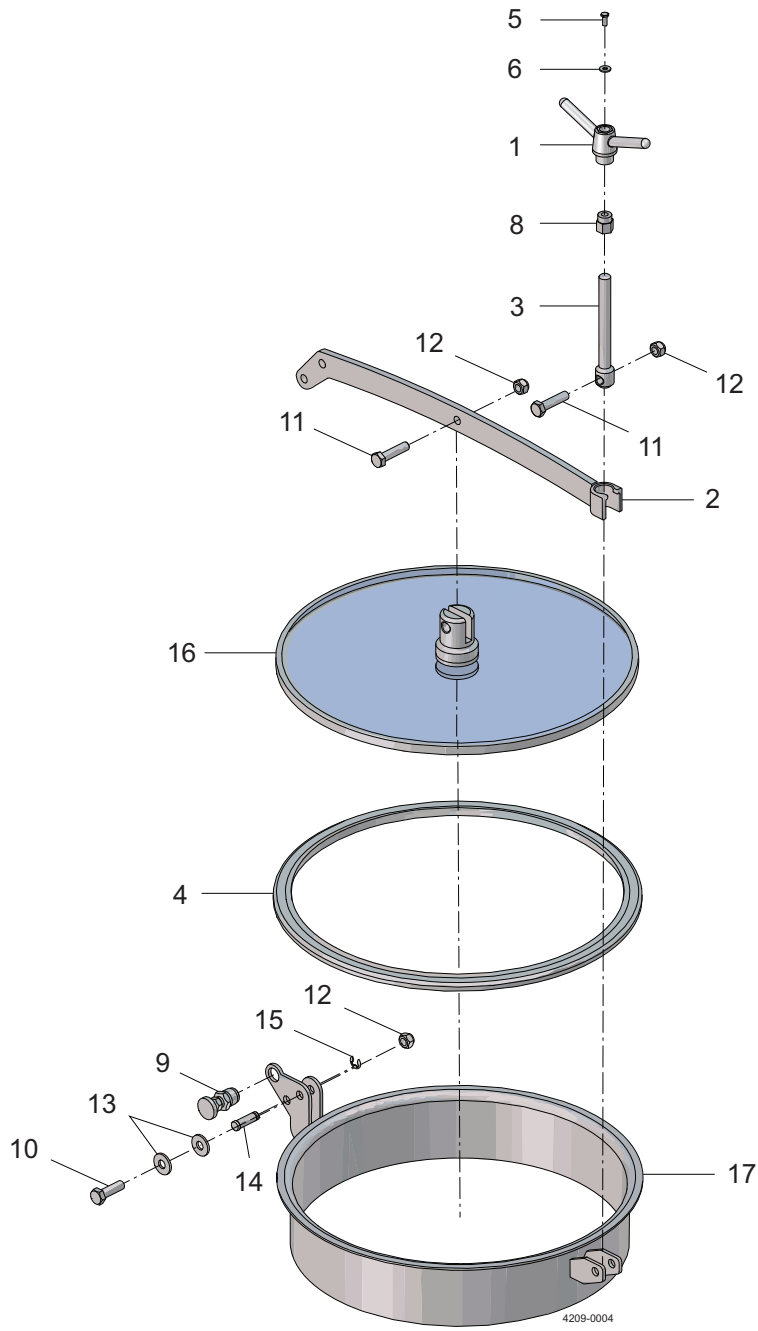

## Access tank cover type CG-404

---

Pos	Qty	Denomination	Item no.
1	1	Handle .....	9612990787
2	1	Toggle .....	
3	1	Swing bolt .....	
4	1	Seal, NBR .....	9613437727
	1	Seal, EPDM .....	9613437726
	1	Seal, SILICONE (Q) .....	9613437729
	1	Seal, FPM .....	9613437728
5	1	Screw .....	9614200102
6	1	Nut .....	
7	1	Washer .....	9614210807
8	2	Nut .....	9614200103
9	1	Safety Pin .....	9614450905
10	1	Screw .....	
11	1	Screw .....	9614210411
12	1	Nut .....	9614210505
13	2	Washer .....	9614210810
14	1	Pin .....	9613437761
15	1	Retaining ring .....	9613437762
16	1	Cover, 1.4301 (304) or 1.4404 (316L) .....	
17	1	Frame, 1.4301 (304) or 1.4404 (316L) .....	

## Access tank cover type CG-454

---

Pos	Qty	Denomination	Item no.
1	1	Handle .....	8010008194
2	1	Toggle .....	
3	1	Swing bolt .....	
4	1	Seal, NBR .....	9613437737
	1	Seal, EPDM .....	9613437736
	1	Seal, SILICONE (Q) .....	9613437739
	1	Seal, FPM .....	9613437738
5	1	Screw .....	
6	1	Washer .....	
7	1	Washer* .....	9611995390
8	2	Nut .....	
9	1	Safety Pin .....	9614450905
10	1	Screw .....	
11	2	Screw .....	9614210411
12	3	Nut .....	9614210504
13	2	Washer .....	9614210810
14	1	Pin .....	9613437761
15	1	Retaining ring .....	9613437762
16	1	Cover, 1.4301 (304) or 1.4404 (316L) .....	
17	1	Frame, 1.4301 (304) or 1.4404 (316L) .....	

\* Only valid for handles available before April 2021

Access tank cover type CG-518

---

Pos	Qty	Denomination	Item no.
1	1	Handle .....	8010008194
2	1	Toggle .....	
3	1	Swing bolt .....	
4	1	Seal, NBR .....	9613437747
	1	Seal, EPDM .....	9613437746
	1	Seal, SILICONE (Q) .....	9613437749
	1	Seal, FPM .....	9613437748
5	1	Screw .....	
6	1	Washer .....	
7	1	Washer* .....	9611995390
8	2	Nut .....	
9	1	Safety Pin .....	9614450905
10	3	Screw .....	9614210411
11	3	Nut .....	9614210504
12	2	Washer .....	9614210810
13	1	Pin .....	9613437761
14	1	Retaining ring .....	9613437762
15	1	Cover, 1.4301 (304) or 1.4404 (316L) .....	
16	1	Frame, 1.4301 (304) or 1.4404 (316L) .....	