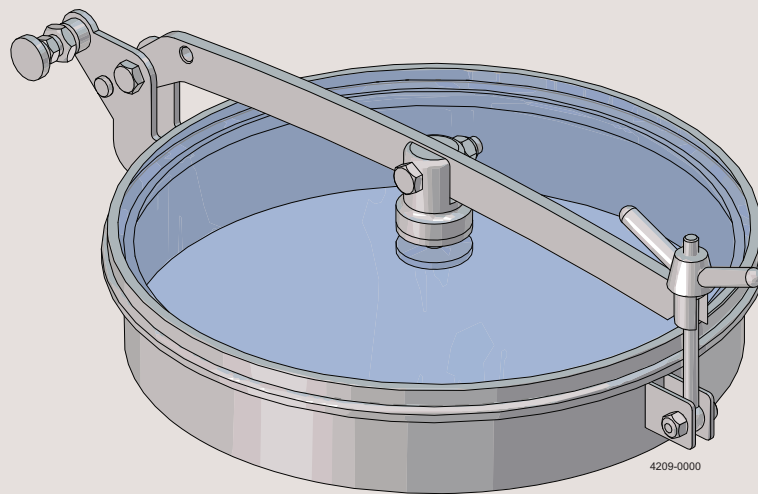

## Spare Parts

### Alfa Laval Access tank cover - circular type CG

100001889-EN2

2021-07

Original manual

## Access tank cover type CG-404

---

Pos	Qty	Denomination	Item no.
1	1	Handle .....	9612990787
2	1	Toggle .....	
3	1	Swing bolt .....	
4	1	Seal, NBR .....	9613437727
	1	Seal, EPDM .....	9613437726
	1	Seal, SILICONE (Q) .....	9613437729
	1	Seal, FPM .....	9613437728
5	1	Screw .....	9614200102
6	1	Nut .....	
7	1	Washer .....	9614210807
8	2	Nut .....	9614200103
9	1	Safety Pin .....	9614450905
10	1	Screw .....	
11	1	Screw .....	9614210411
12	1	Nut .....	9614210505
13	2	Washer .....	9614210810
14	1	Pin .....	9613437761
15	1	Retaining ring .....	9613437762
16	1	Cover, 1.4301 (304) or 1.4404 (316L) .....	
17	1	Frame, 1.4301 (304) or 1.4404 (316L) .....	

\* Only valid for handles available before April 2021

Access tank cover type CG-518

---

Pos	Qty	Denomination	Item no.
1	1	Handle .....	8010008194
2	1	Toggle .....	
3	1	Swing bolt .....	
4	1	Seal, NBR .....	9613437747
	1	Seal, EPDM .....	9613437746
	1	Seal, SILICONE (Q) .....	9613437749
	1	Seal, FPM .....	9613437748
5	1	Screw .....	
6	1	Washer .....	
7	1	Washer* .....	9611995390
8	2	Nut .....	
9	1	Safety Pin .....	9614450905
10	3	Screw .....	9614210411
11	3	Nut .....	9614210504
12	2	Washer .....	9614210810
13	1	Pin .....	9613437761
14	1	Retaining ring .....	9613437762
15	1	Cover, 1.4301 (304) or 1.4404 (316L) .....	
16	1	Frame, 1.4301 (304) or 1.4404 (316L) .....	