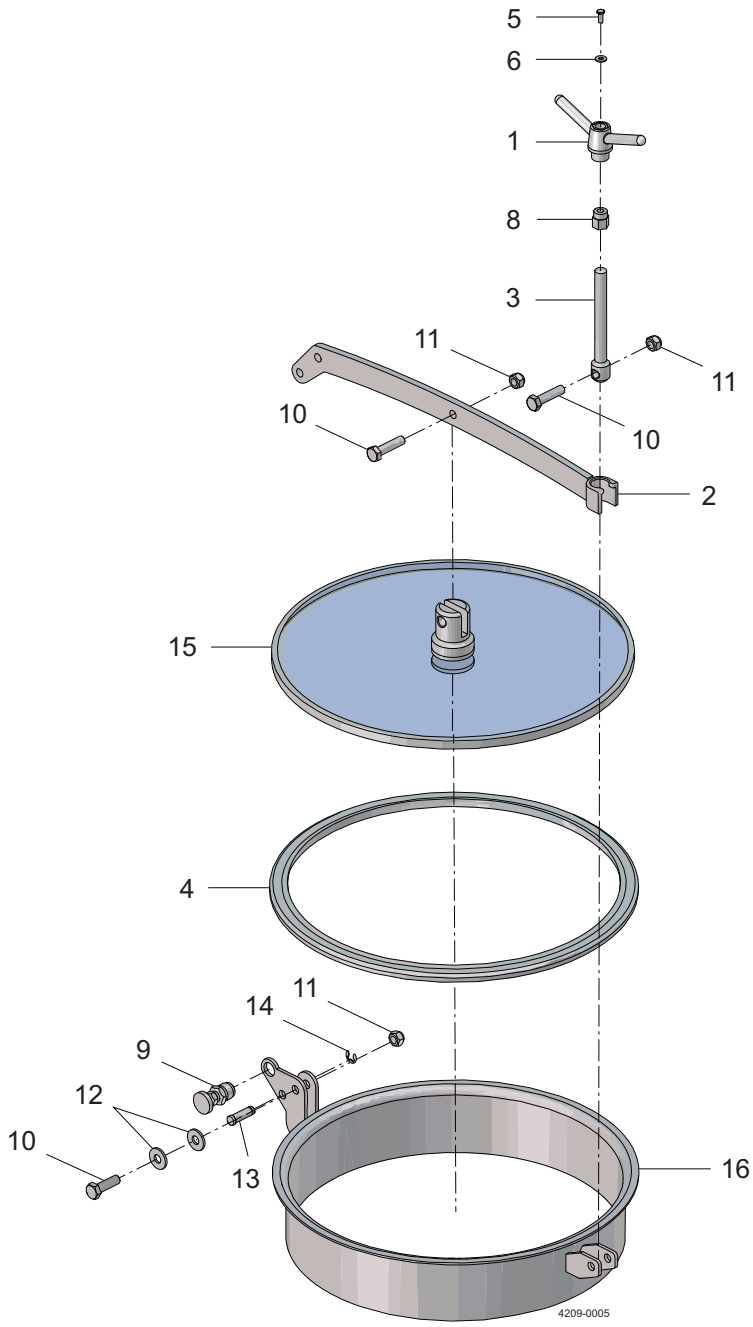

## Access tank cover type CG-404

---

Pos	Qty	Denomination	Item no.
1	1	Handle .....	9612990787
2	1	Toggle .....	
3	1	Swing bolt .....	
4	1	Seal, NBR .....	9613437727
	1	Seal, EPDM .....	9613437726
	1	Seal, SILICONE (Q) .....	9613437729
	1	Seal, FPM .....	9613437728
5	1	Screw .....	9614200102
6	1	Nut .....	
7	1	Washer .....	9614210807
8	2	Nut .....	9614200103
9	1	Safety Pin .....	9614450905
10	1	Screw .....	
11	1	Screw .....	9614210411
12	1	Nut .....	9614210505
13	2	Washer .....	9614210810
14	1	Pin .....	9613437761
15	1	Retaining ring .....	9613437762
16	1	Cover, 1.4301 (304) or 1.4404 (316L) .....	
17	1	Frame, 1.4301 (304) or 1.4404 (316L) .....	

## Access tank cover type CG-454

---

Pos	Qty	Denomination	Item no.
1	1	Handle .....	8010008194
2	1	Toggle .....	
3	1	Swing bolt .....	
4	1	Seal, NBR .....	9613437737
	1	Seal, EPDM .....	9613437736
	1	Seal, SILICONE (Q) .....	9613437739
	1	Seal, FPM .....	9613437738
5	1	Screw .....	
6	1	Washer .....	
7	1	Washer* .....	9611995390
8	2	Nut .....	
9	1	Safety Pin .....	9614450905
10	1	Screw .....	
11	2	Screw .....	9614210411
12	3	Nut .....	9614210504
13	2	Washer .....	9614210810
14	1	Pin .....	9613437761
15	1	Retaining ring .....	9613437762
16	1	Cover, 1.4301 (304) or 1.4404 (316L) .....	
17	1	Frame, 1.4301 (304) or 1.4404 (316L) .....	

\* Only valid for handles available before April 2021

Access tank cover type CG-518

---

Pos	Qty	Denomination	Item no.
1	1	Handle .....	8010008194
2	1	Toggle .....	
3	1	Swing bolt .....	
4	1	Seal, NBR .....	9613437747
	1	Seal, EPDM .....	9613437746
	1	Seal, SILICONE (Q) .....	9613437749
	1	Seal, FPM .....	9613437748
5	1	Screw .....	
6	1	Washer .....	
7	1	Washer* .....	9611995390
8	2	Nut .....	
9	1	Safety Pin .....	9614450905
10	3	Screw .....	9614210411
11	3	Nut .....	9614210504
12	2	Washer .....	9614210810
13	1	Pin .....	9613437761
14	1	Retaining ring .....	9613437762
15	1	Cover, 1.4301 (304) or 1.4404 (316L) .....	
16	1	Frame, 1.4301 (304) or 1.4404 (316L) .....	