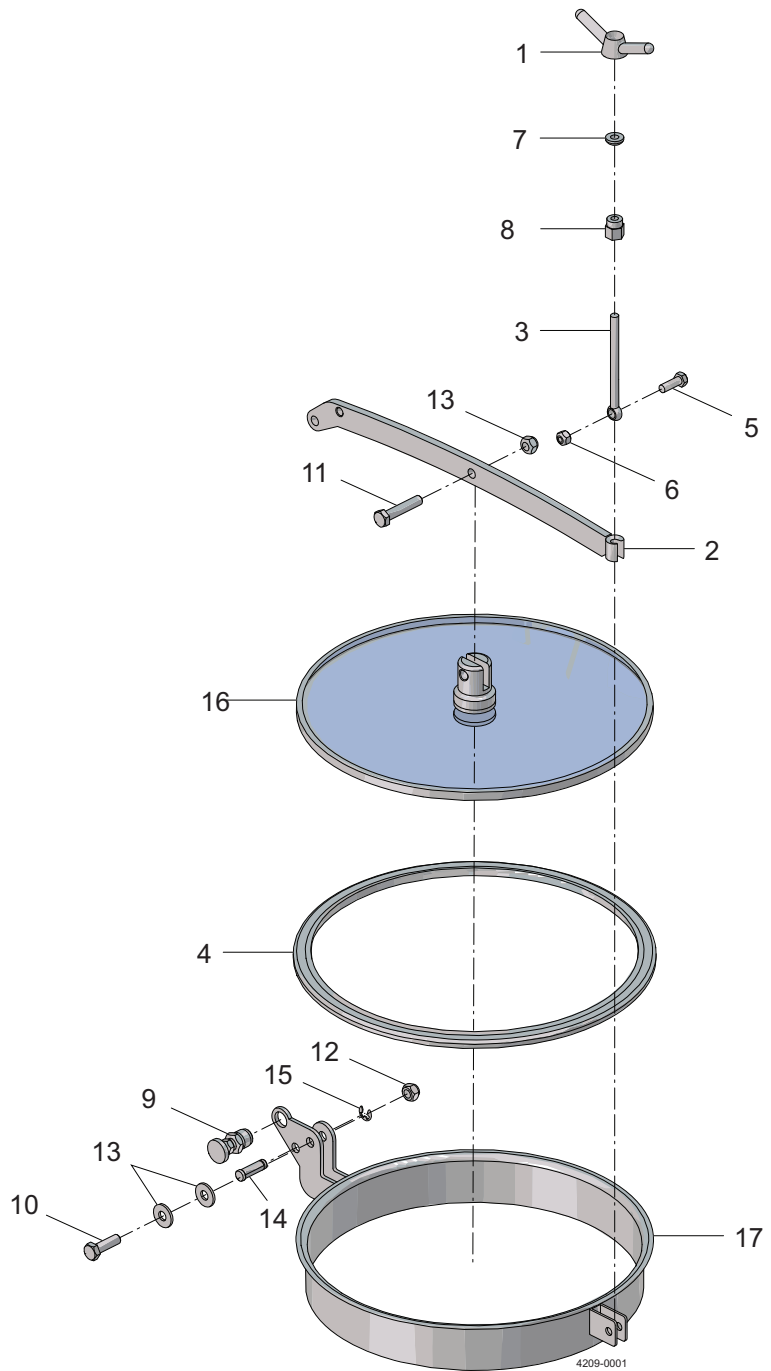

## Access tank cover type CG-404

---

Pos	Qty	Denomination	Item no.
1	1	Handle .....	9612990787
2	1	Toggle .....	
3	1	Swing bolt .....	
4	1	Seal, NBR .....	9613437727
	1	Seal, EPDM .....	9613437726
	1	Seal, SILICONE (Q) .....	9613437729
	1	Seal, FPM .....	9613437728
5	1	Screw .....	9614200102
6	1	Nut .....	
7	1	Washer .....	9614210807
8	2	Nut .....	9614200103
9	1	Safety Pin .....	9614450905
10	1	Screw .....	
11	1	Screw .....	9614210411
12	1	Nut .....	9614210505
13	2	Washer .....	9614210810
14	1	Pin .....	9613437761
15	1	Retaining ring .....	9613437762
16	1	Cover, 1.4301 (304) or 1.4404 (316L) .....	
17	1	Frame, 1.4301 (304) or 1.4404 (316L) .....	

## Access tank cover type CG-454

---

Pos	Qty	Denomination	Item no.
1	1	Handle .....	8010008194
2	1	Toggle .....	
3	1	Swing bolt .....	
4	1	Seal, NBR .....	9613437737
	1	Seal, EPDM .....	9613437736
	1	Seal, SILICONE (Q) .....	9613437739
	1	Seal, FPM .....	9613437738
5	1	Screw .....	
6	1	Washer .....	
7	1	Washer* .....	9611995390
8	2	Nut .....	
9	1	Safety Pin .....	9614450905
10	1	Screw .....	
11	2	Screw .....	9614210411
12	3	Nut .....	9614210504
13	2	Washer .....	9614210810
14	1	Pin .....	9613437761
15	1	Retaining ring .....	9613437762
16	1	Cover, 1.4301 (304) or 1.4404 (316L) .....	
17	1	Frame, 1.4301 (304) or 1.4404 (316L) .....	

\* Only valid for handles available before April 2021

Access tank cover type CG-518

---

Pos	Qty	Denomination	Item no.
1	1	Handle .....	8010008194
2	1	Toggle .....	
3	1	Swing bolt .....	
4	1	Seal, NBR .....	9613437747
	1	Seal, EPDM .....	9613437746
	1	Seal, SILICONE (Q) .....	9613437749
	1	Seal, FPM .....	9613437748
5	1	Screw .....	
6	1	Washer .....	
7	1	Washer* .....	9611995390
8	2	Nut .....	
9	1	Safety Pin .....	9614450905
10	3	Screw .....	9614210411
11	3	Nut .....	9614210504
12	2	Washer .....	9614210810
13	1	Pin .....	9613437761
14	1	Retaining ring .....	9613437762
15	1	Cover, 1.4301 (304) or 1.4404 (316L) .....	
16	1	Frame, 1.4301 (304) or 1.4404 (316L) .....	