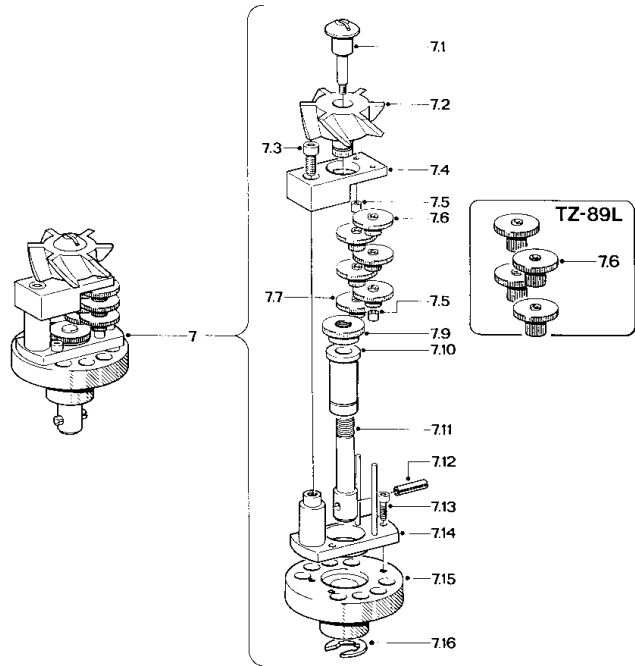

Main unit

Gear box

Cleaner head

Alfa Laval Toftejorg TZ-89
Part drawings, part list, service kits & tools

Reference List of Parts, Alfa Laval Toftejorg TZ-89

Pos	Qty	Denomination	Item no.	Remark
1	4	Screw	TE51A050	Spare part
2	<input type="checkbox"/>	1 Connection nipple 3/4" BSP	TE20A505	Spare part
	<input type="checkbox"/>	1 Connection nipple 3/4" NPT	TE20A506	Spare part
	<input type="checkbox"/>	1 1" Clamp connection	TE20A500	Spare part
3	<input type="checkbox"/>	1 Guide	TE20A520	Spare part
	<input type="checkbox"/>	1 Guide, polymer	TE20A52001	Spare part
4	2	O-ring	TE51T034	Spare part
5	1	Gear house		*Note
6	1	O-ring	TE51T036	Spare part
7	1	Gear unit complete	TE20A307	Spare part
7.1	1	Turbine shaft	TE20A530	Wear part
7.2	<input type="checkbox"/>	1 Turbine wheel	TE20A525	Wear part
	<input type="checkbox"/>	1 Turbine wheel, polymer	TE20A52501	Wear part
7.3	1	Screw	TE51A102	Spare part
7.4	1	Traverse	TE20A535	Spare part
7.5	2	Distance bush	TE20A555	Spare part
7.6	5	Gear wheel, polymer	TE20A562	Wear part
7.7	1	Gear wheel	TE20A310	Wear part
7.9	1	Traction wheel	TE20A566	Wear part
7.10	1	Bearing bush	TE20A577	Wear part
7.11	1	Drive shaft	TE20A571	Wear part
7.12	1	Tubular rivet	TE51C050	Wear part
7.13	3	Screw	TE51A101	Spare part
7.14	1	Gear frame	TE20A305	Wear part
7.15	1	Bearing plate	TE20A580	Spare part
7.16		See pos. 16.1	TE51C200	Wear part
8	1	Gear house lower part	TE20A515	Spare part
11	1	Centre tube	TE20A587/592	Spare part
12	1	Driver tube	TE20A581/586	Spare part
13	1	Flange guide	TE20A320	Spare part
13.1	1	Split bushing	TE20A602	Spare part
13.2	1	Pointed screw	TE51A011	Spare part
14	<input type="checkbox"/>	1 Flange 50	TE20A605	Spare part
	<input type="checkbox"/>	1 Flange 3"	TE20A607	Spare part
	<input type="checkbox"/>	1 3" Clamp flange	TE20A608	Spare part
15	1	O-ring	TE51T022	Spare part
16	1	Cleaner head complete	TE20A300	Spare part
16.1	2	Circlip	TE51C200	Wear part
16.2	1	Bearing washer, upper	TE20A616	Wear part
16.3	12	Ball	TE1262	Wear part
16.4	1	Bearing washer, lower	TE20A617	Wear part
16.5	1	Bush for stator	TE20A623	Wear part
16.6	1	Stator	TE20A626	Spare part
16.7	2	Bush	TE20A630	Wear part
16.8	1	Sleeve	TE20A635	Spare part
16.9	1	Bush	TE20A622	Wear part
16.10	4	Nozzle	TE20A655	Spare part
16.11	1	Nozzle head	TE20A650	Spare part
16.12	1	Tubular rivet	TE51C050	Wear part
16.13	1	Screw	TE51A100	Wear part
16.14	1	Spring washer	TE156	Wear part
16.15	1	Washer	TE20A640	Wear part
16.16	2	Collar bush	TE20A621	Wear part
16.17	1	Rotor	TE20A645	Wear part
16.18	1	Shaft for Cleaner head	TE20A610	Wear part