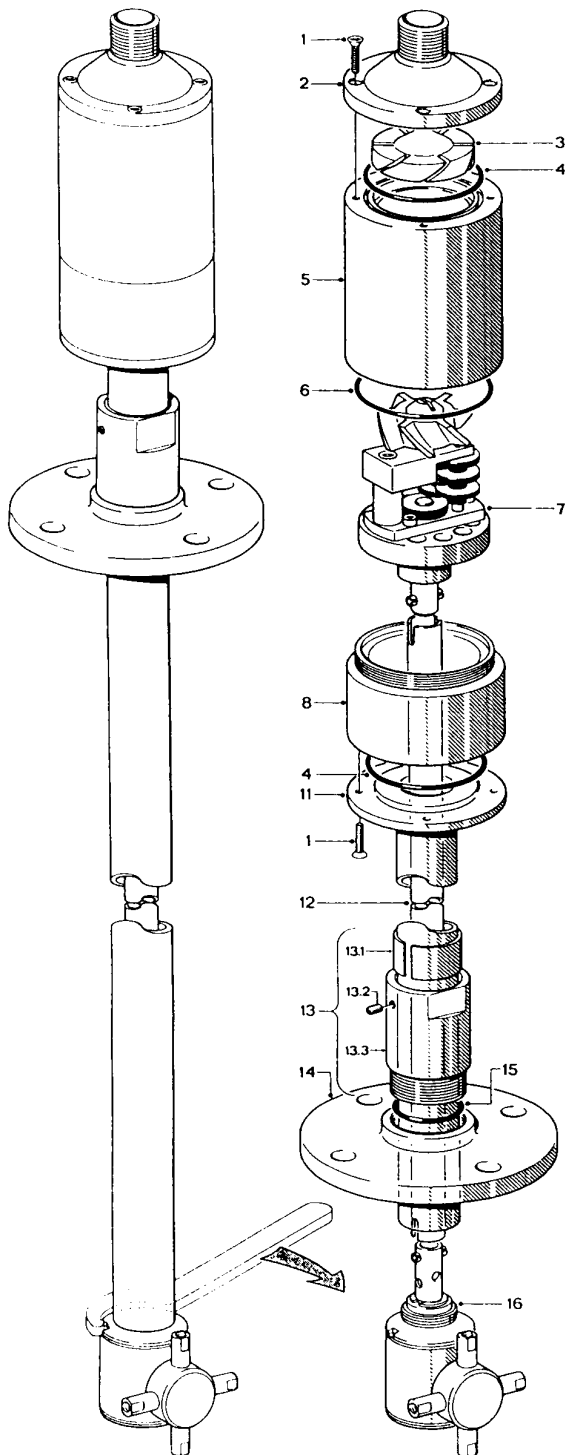

Main unit

Gear box

Cleaner head

Alfa Laval Toftejorg TZ-89
Part drawings, part list, service kits & tools

Reference List of Parts, Alfa Laval Toftejorg TZ-89

Pos	Qty	Denomination	Item no.	Remark
1	4	Screw	TE51A050	Spare part
2	<input type="checkbox"/>	1 Connection nipple 3/4" BSP	TE20A505	Spare part
	<input type="checkbox"/>	1 Connection nipple 3/4" NPT	TE20A506	Spare part
	<input type="checkbox"/>	1 1" Clamp connection	TE20A500	Spare part
3	<input type="checkbox"/>	1 Guide	TE20A520	Spare part
	<input type="checkbox"/>	1 Guide, polymer	TE20A52001	Spare part
4	2	O-ring	TE51T034	Spare part
5	1	Gear house		*Note
6	1	O-ring	TE51T036	Spare part
7	1	Gear unit complete	TE20A307	Spare part
7.1	1	Turbine shaft	TE20A530	Wear part
7.2	<input type="checkbox"/>	1 Turbine wheel	TE20A525	Wear part
	<input type="checkbox"/>	1 Turbine wheel, polymer	TE20A52501	Wear part
7.3	1	Screw	TE51A102	Spare part
7.4	1	Traverse	TE20A535	Spare part
7.5	2	Distance bush	TE20A555	Spare part
7.6	5	Gear wheel, polymer	TE20A562	Wear part
7.7	1	Gear wheel	TE20A310	Wear part
7.9	1	Traction wheel	TE20A566	Wear part
7.10	1	Bearing bush	TE20A577	Wear part
7.11	1	Drive shaft	TE20A571	Wear part
7.12	1	Tubular rivet	TE51C050	Wear part
7.13	3	Screw	TE51A101	Spare part
7.14	1	Gear frame	TE20A305	Wear part
7.15	1	Bearing plate	TE20A580	Spare part
7.16		See pos. 16.1	TE51C200	Wear part
8	1	Gear house lower part	TE20A515	Spare part
11	1	Centre tube	TE20A587/592	Spare part
12	1	Driver tube	TE20A581/586	Spare part
13	1	Flange guide	TE20A320	Spare part
13.1	1	Split bushing	TE20A602	Spare part
13.2	1	Pointed screw	TE51A011	Spare part
14	<input type="checkbox"/>	1 Flange 50	TE20A605	Spare part
	<input type="checkbox"/>	1 Flange 3"	TE20A607	Spare part
	<input type="checkbox"/>	1 3" Clamp flange	TE20A608	Spare part
15	1	O-ring	TE51T022	Spare part
16	1	Cleaner head complete	TE20A300	Spare part
16.1	2	Circlip	TE51C200	Wear part
16.2	1	Bearing washer, upper	TE20A616	Wear part
16.3	12	Ball	TE1262	Wear part
16.4	1	Bearing washer, lower	TE20A617	Wear part
16.5	1	Bush for stator	TE20A623	Wear part
16.6	1	Stator	TE20A626	Spare part
16.7	2	Bush	TE20A630	Wear part
16.8	1	Sleeve	TE20A635	Spare part
16.9	1	Bush	TE20A622	Wear part
16.10	4	Nozzle	TE20A655	Spare part
16.11	1	Nozzle head	TE20A650	Spare part
16.12	1	Tubular rivet	TE51C050	Wear part
16.13	1	Screw	TE51A100	Wear part
16.14	1	Spring washer	TE156	Wear part
16.15	1	Washer	TE20A640	Wear part
16.16	2	Collar bush	TE20A621	Wear part
16.17	1	Rotor	TE20A645	Wear part
16.18	1	Shaft for Cleaner head	TE20A610	Wear part