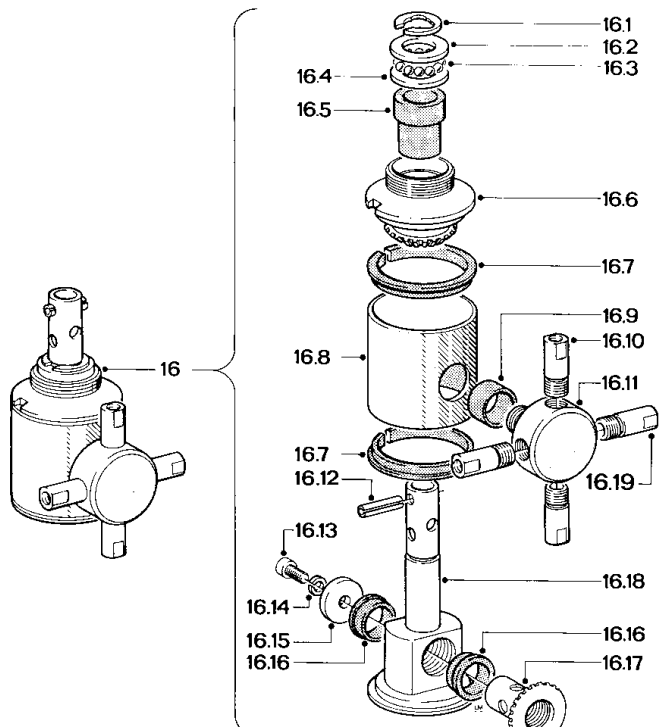

Main unit

Gear box

Cleaner head

Alfa Laval Toftejorg TZ-89
Part drawings, part list, service kits & tools

Reference List of Parts, Alfa Laval Toftejorg TZ-89

Pos	Qty	Denomination	Item no.	Remark
1	4	Screw	TE51A050	Spare part
2	<input type="checkbox"/>	1 Connection nipple 3/4" BSP	TE20A505	Spare part
	<input type="checkbox"/>	1 Connection nipple 3/4" NPT	TE20A506	Spare part
	<input type="checkbox"/>	1 1" Clamp connection	TE20A500	Spare part
3	<input type="checkbox"/>	1 Guide	TE20A520	Spare part
	<input type="checkbox"/>	1 Guide, polymer	TE20A52001	Spare part
4	2	O-ring	TE51T034	Spare part
5	1	Gear house		*Note
6	1	O-ring	TE51T036	Spare part
7	1	Gear unit complete	TE20A307	Spare part
7.1	1	Turbine shaft	TE20A530	Wear part
7.2	<input type="checkbox"/>	1 Turbine wheel	TE20A525	Wear part
	<input type="checkbox"/>	1 Turbine wheel, polymer	TE20A52501	Wear part
7.3	1	Screw	TE51A102	Spare part
7.4	1	Traverse	TE20A535	Spare part
7.5	2	Distance bush	TE20A555	Spare part
7.6	5	Gear wheel, polymer	TE20A562	Wear part
7.7	1	Gear wheel	TE20A310	Wear part
7.9	1	Traction wheel	TE20A566	Wear part
7.10	1	Bearing bush	TE20A577	Wear part
7.11	1	Drive shaft	TE20A571	Wear part
7.12	1	Tubular rivet	TE51C050	Wear part
7.13	3	Screw	TE51A101	Spare part
7.14	1	Gear frame	TE20A305	Wear part
7.15	1	Bearing plate	TE20A580	Spare part
7.16		See pos. 16.1	TE51C200	Wear part
8	1	Gear house lower part	TE20A515	Spare part
11	1	Centre tube	TE20A587/592	Spare part
12	1	Driver tube	TE20A581/586	Spare part
13	1	Flange guide	TE20A320	Spare part
13.1	1	Split bushing	TE20A602	Spare part
13.2	1	Pointed screw	TE51A011	Spare part
14	<input type="checkbox"/>	1 Flange 50	TE20A605	Spare part
	<input type="checkbox"/>	1 Flange 3"	TE20A607	Spare part
	<input type="checkbox"/>	1 3" Clamp flange	TE20A608	Spare part
15	1	O-ring	TE51T022	Spare part
16	1	Cleaner head complete	TE20A300	Spare part
16.1	2	Circlip	TE51C200	Wear part
16.2	1	Bearing washer, upper	TE20A616	Wear part
16.3	12	Ball	TE1262	Wear part
16.4	1	Bearing washer, lower	TE20A617	Wear part
16.5	1	Bush for stator	TE20A623	Wear part
16.6	1	Stator	TE20A626	Spare part
16.7	2	Bush	TE20A630	Wear part
16.8	1	Sleeve	TE20A635	Spare part
16.9	1	Bush	TE20A622	Wear part
16.10	4	Nozzle	TE20A655	Spare part
16.11	1	Nozzle head	TE20A650	Spare part
16.12	1	Tubular rivet	TE51C050	Wear part
16.13	1	Screw	TE51A100	Wear part
16.14	1	Spring washer	TE156	Wear part
16.15	1	Washer	TE20A640	Wear part
16.16	2	Collar bush	TE20A621	Wear part
16.17	1	Rotor	TE20A645	Wear part
16.18	1	Shaft for Cleaner head	TE20A610	Wear part