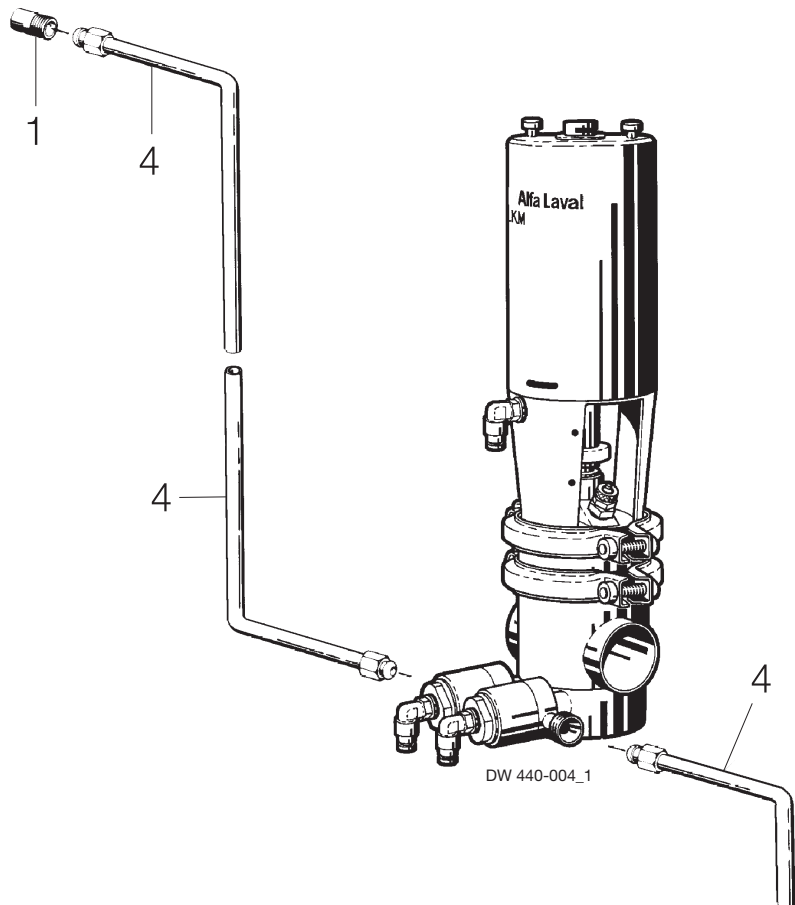

Installation kit C for SMP-BCA valve

Pos	Qty	Denomination	
1	1	Welding male part	3135707471
4	3	Leakage tube	3135710013

900-110/1