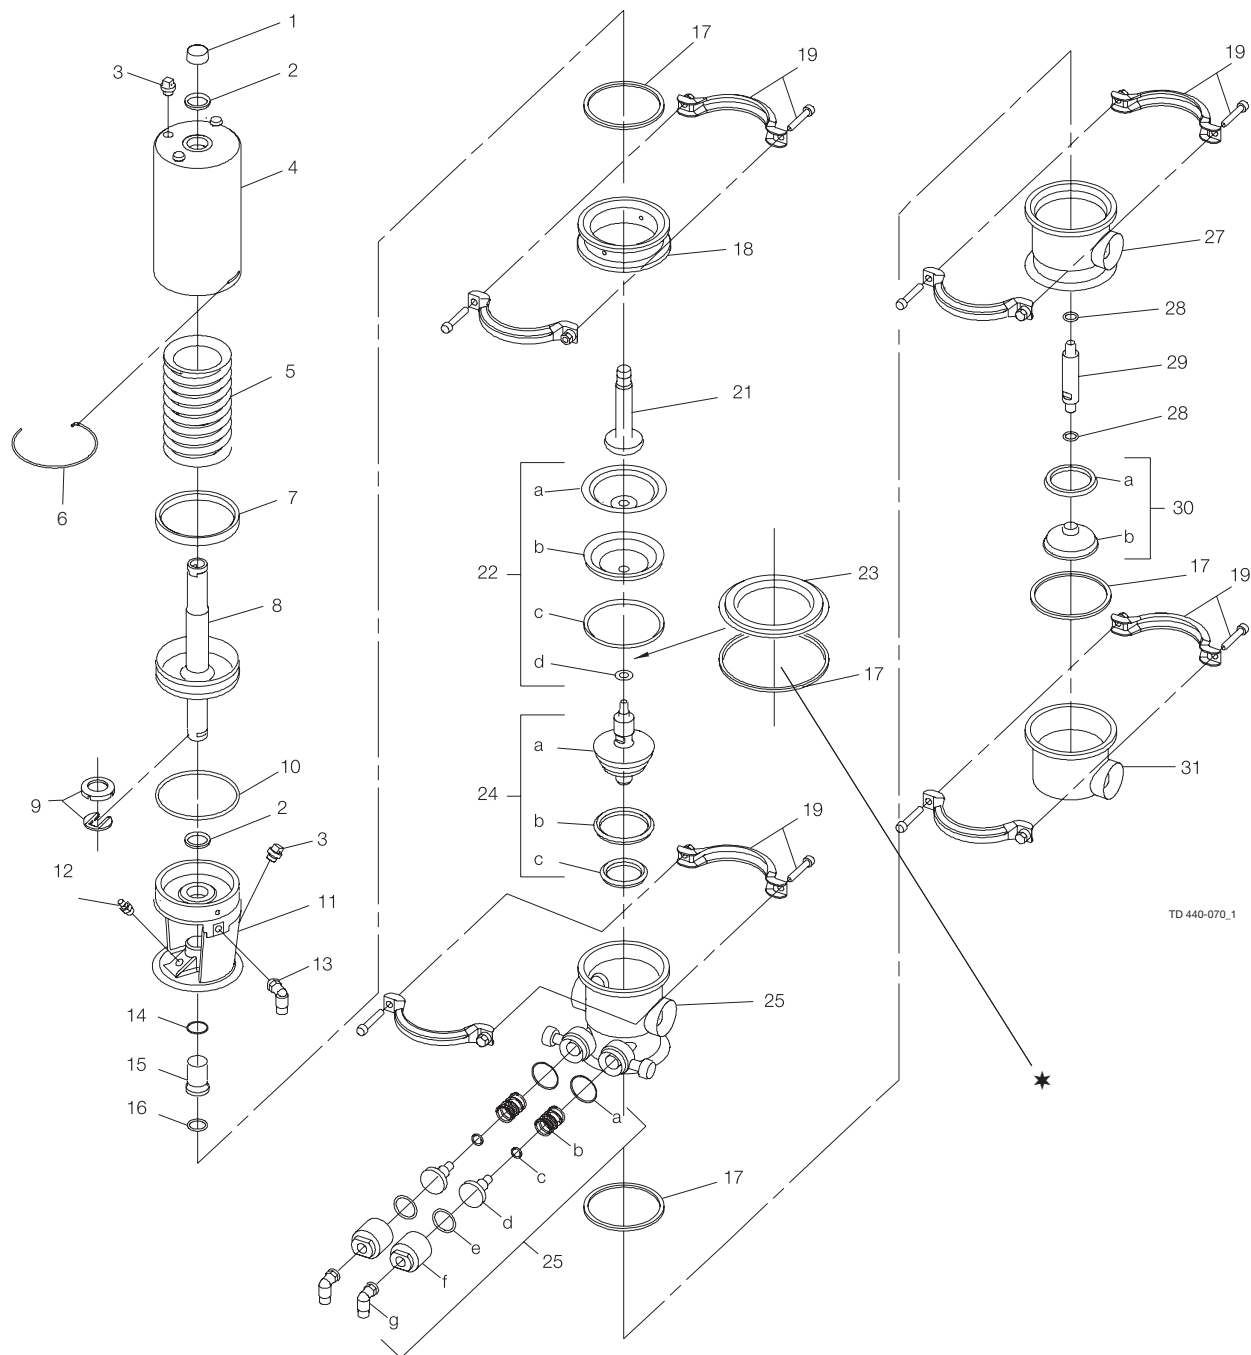

SMP-BCA Aseptic Mixproof Valve - Change-over Valve

TD 440-070_1

★ Sizes 76-101.6 mm/ DN80-100

SMP-BCA Aseptic Mixproof Valve - Change-over Valve

Surface roughness, product wetted parts: Ra ≤ 0.8 µm

Pos	Qty	Denomination	38 mm	51 mm	63.5 mm	76 mm	NW80	101.6 mm
			NW 40	NW50	NW65			NW100
Valve plug								
24	1	Plug complete, EPDM, Standard	9612501831	9612501832	9612501833	9612501834	9612501835	9612501836
	1	Plug complete, NBR	9612501819	9612501820	9612501821	9612501822	9612501823	9612501824
	1	Plug complete, FPM	9612501825	9612501825	9612501825	9612501825	9612501825	9612501825
24a	1	Plug upper	9612501607	9612501608	9612501609	9612501610	9612501611	9612501612
29	1	Stem lower	9612502107	9612502108	9612502109	9612502110	9612502111	9612502112
Valve plug lower								
30	1	Plug lower complete, EPDM, standard	9612359521	9612359521	9612359522	9612359523	9612359523	9612359524
	1	Plug lower complete, NBR	9612359513	9612359513	9612359514	9612359515	9612359515	9612359516
	1	Plug lower complete, FPM	9612359517	9612359517	9612359518	9612359519	9612359519	9612359520
30b	1	Plug lower	9612346102	9612346102	9612346202	9612346302	9612346302	9612346402
Valve body								
25	1	Valve body upper, 1 port, ISO	9612356217	9612356317	9612356417	9612356517		9612356617
	1	Valve body upper, 1 port, DIN	9612356219	9612356319	9612356419		9612356518	9612356619
	1	Valve body upper, 2 ports, ISO	9612356218	9612356318	9612356418	9612356518		9612356618
	1	Valve body upper, 2 ports, DIN	9612356220	9612356232	9612356420		9612356520	9612356262
27	1	Valve body middle, 1 port, ISO	9612351007	9612351007	9612351207	9612351307		9612351407
	1	Valve body middle, 1 port, DIN	9612352503	9612352603	9612352703		9612352803	9612352903
	1	Valve body middle, 2 ports, ISO	9612351008	9612351108	9612351208	9612351308		9612351408
	1	Valve body middle, 2 ports, DIN	9612352504	9612352604	9612352704		9612352804	9612352904
31	1	Valve body lower, 1 port, ISO	3135305827	3135305837	3135305847	3135305857		3135305867
	1	Valve body lower, 1 port, DIN	9612322103	9612322203	9612322303		9612322403	9612322503
	1	Valve body lower, 2 ports, ISO	3135305828	3135305838	3135305848	3135305858		3135305868
	1	Valve body lower, 2 ports, DIN	9612322104	9612322204	9612322304		9612322404	9612322504

38 mm	51 mm	63.5 mm	76 mm	101.6 mm
DN40	DN50	DN65	DN80	DN100

Service Kit for Actuator

□	Service Kit	9611920362	9611920362	9611920363	9611920364	9611920364

Service Kit for Product wetted parts

♦	Service kit, EPDM	9611920386	9611920386	9611920387	9611920388	9611920389
♦	Service kit, NBR	9611920390	9611920390	9611920391	9611920392	9611920393
♦	Service kit, FPM	9611920394	9611920394	9611920395	9611920396	9611920397

Parts marked with □♦ are included in the service kits.

Recommended Spare Parts: Service Kits.