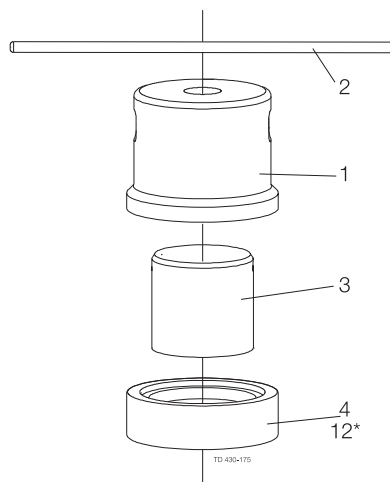

Parts marked with □♦ are included in the service kits.

Recommended Spare Parts: Service Kits.

Installation kit C for SMP-BCA valve

Pos	Qty	Denomination	
1	1	Welding male part	3135707471
4	3	Leakage tube	3135710013

900-110/1

Tool for shut-off valve and change-over valve (upper plug)

Small seal ring

Large seal ring

* Only for 38-51 mm/DN40-50 upper change-over plug (markingC8)

Tool for change-over valve (lower plug)

Lower valve plug