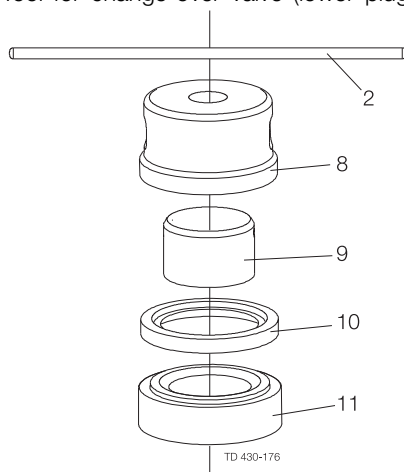

900-110/1

Tool for shut-off valve and change-over valve (upper plug)

Small seal ring

Large seal ring

* Only for 38-51 mm/DN40-50 upper change-over plug (markingC8)

Tool for change-over valve (lower plug)

Lower valve plug

SMP-BCA Sanitary Mixproof Valve - Tool for Plug Seals

Tool for shut-off valve and change-over valve (upper plug)

Pos	Qty	Denomination	9612994801	9612994901	9612995001	9612995101
			DN 40/DN 50 38 mm/51 mm	DN65 63.5 mm	DN80 76.1 mm	DN100 101.6 mm
1	1	Outer guide ring for large seal	**	**	**	**
2	1	Pin for tool	**	**	**	**
3	1	Inner guide ring for large seal	**	**	**	**
4	1	Tool housing, upper plug	**	**	**	**
5	1	Outer guide ring for small seal	**	**	**	**
6	1	Inner guide ring for small seal	**	**	**	**
7	1	Support part, upper plug	**	**	**	**
12	1	Tool housing, ch/o upper plug	**			

** Not available as spare part

Marking of tool

Tool for shut-off valve and change-over valve (upper plug)

Pos	Qty	Denomination	DN 40 / DN 50	DN 65	DN 80	DN 100
			38 mm / 51 mm	63.5 mm	76.1 mm	101.6 mm
1		Outer guide ring for large seal	C 1/8	E 1/7	G 1/7	I 1/7
2		Pin for tool	C7	E7	G7	I7
3		Inner guide ring for large seal	C5	E5	G5	I5
4		Tool housing, upper plug	C3	E3	G3	I3
5		Outer guide ring for small seal	C2	E2	G2	I2
6		Inner guide ring for small seal	C6	E6	G6	I6
7		Support part, upper plug	C4	E4	G4	I4
12		Tool housing, ch/o upper plug	C8			