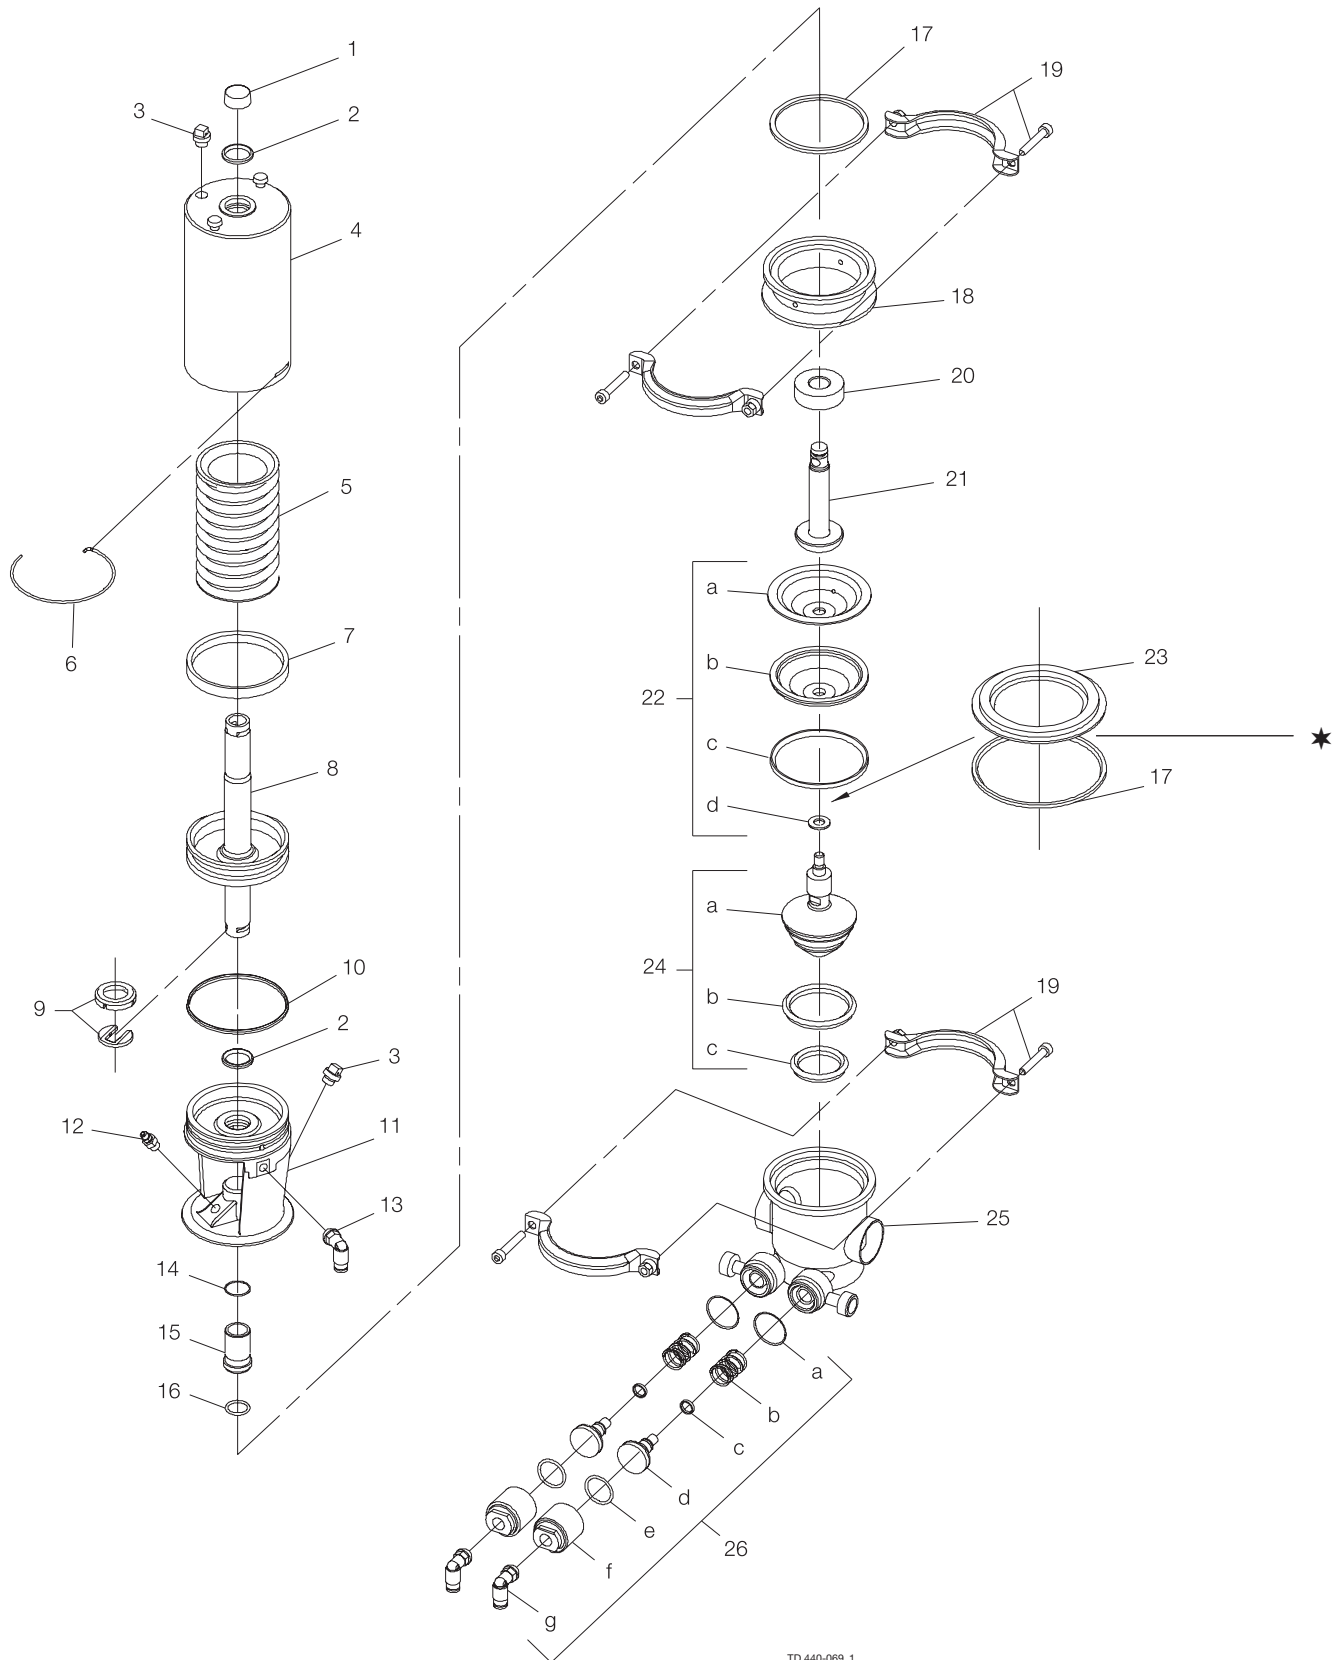

Table of contents

The information herein is correct at the time of issue but may be subject to change without prior notice

1. SMP-BCA Aseptic Mixproof Valve - Stop Valve	4
2. SMP-BCA Aseptic Mixproof Valve - Change-over Valve	10
3. Installation kit C for SMP-BCA valve	16
4. SMP-BCA Sanitary Mixproof Valve - Tool for Plug Seals	18

TD 440-069_1

* Sizes 76-101.6 mm/DN80-100