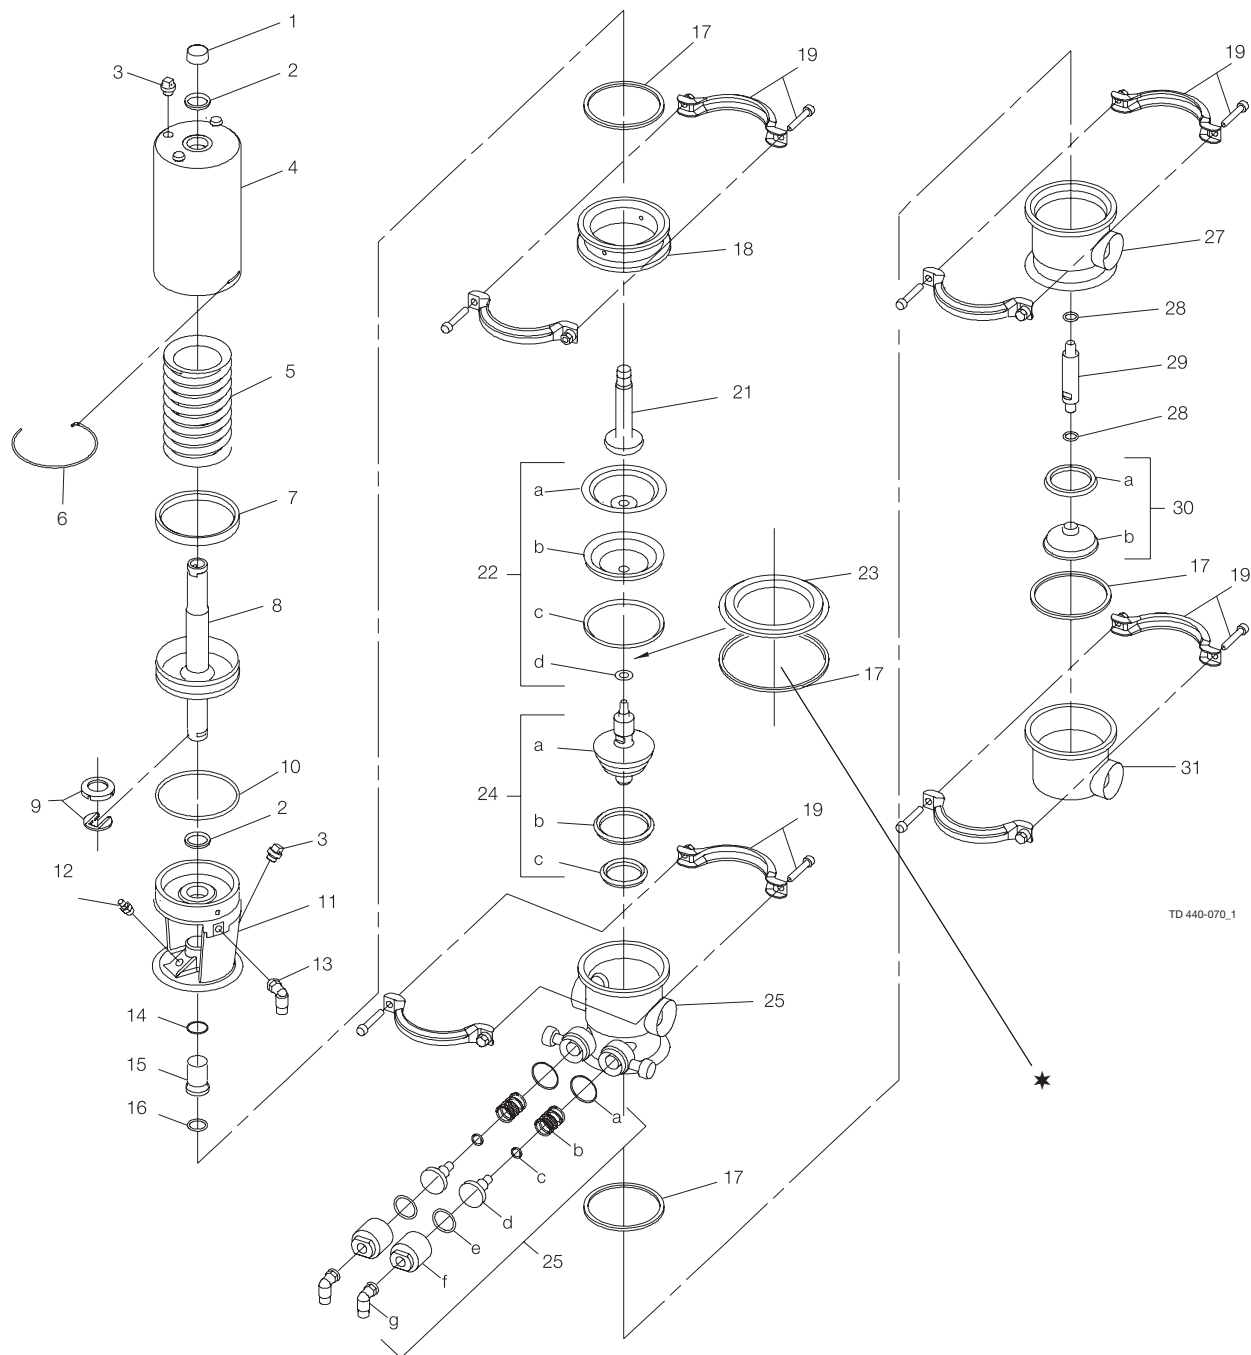

SMP-BCA Aseptic Mixproof Valve - Change-over Valve

★ Sizes 76-101.6 mm/ DN 80-100

SMP-BCA Aseptic Mixproof Valve - Change-over Valve

Pos	Qty	Denomination	38mm DN40	51mm DN50	63.5mm DN65	76mm	DN80	101.6mm DN100
Valve plug lower								
30	1	Plug lower complete, EPDM, standard	9612359509	9612359509	9612359510	9612359511	9612359511	9612359512
	1	Plug lower complete, NBR			9612359502		9612359503	9612359504
	1	Plug lower complete, FPM	9612359505	9612359505	9612359506			9612359508
30a ♦	1	Seal ring, EPDM	9612358427	9612358427	9612358430	9612358433	9612358433	9612358436
	1	Seal ring, NBR	9612358425	9612358425	9612358428	9612358431	9612358431	9612358434
	1	Seal ring, FPM	9612358426	9612358426	9612358429	9612358432	9612358432	9612358435
30b	1	Plug lower	9612346101	9612346101	9612346201	9612346301	9612346301	9612346401
Valve body								
25	1	Valve body, upper, 1 port ISO	9612356201	9612356301	9612356401	9612356501		9612356601
	1	Valve body, upper, 1 port DIN	9612356213	9612356313	9612356413		9612356513	9612356613
	1	Valve body, upper, 2 ports ISO ...	9612356202	9612356302	9612356402	9612356502		9612356602
	1	Valve body, upper, 2 ports DIN ...	9612356214	9612356314	9612356414		9612356514	9612356614
27	1	Valve body, middle, 1 port ISO ...	9612351001	9612351101	9612351201	9612351301		9612351401
	1	Valve body, middle, 1 port DIN ...	9612352501	9612352601	9612352702		9612352801	9612352901
	1	Valve body, middle, 2 ports ISO ..						
	1	Valve body, middle, 2 ports DIN ...	9612352502	9612352602	9612352703			9612352902
31	1	Valve body, lower, 1 port ISO	3135305821	3135305831	3135305841	3135305851		3135305861
	1	Valve body, lower, 1 port DIN	9612322101	9612322201	9612322301		9612322401	9612322501
	1	Valve body, lower, 2 ports ISO ...	3135305822	3135305832	3135305842	3135305852		3135305862
	1	Valve body, lower, 2 ports DIN ...	9612322102	9612322202	9612322302		9612322402	9612322502
Detecting/CIP valve								
26a ♦○	2	O-ring, NBR	9611990096	9611990096	9611990096	9611990096	9611990096	9611990096
26b ○	2	Spring	9612338001	9612338001	9612338001	9612338001	9612338001	9612338001
26c ♦○	2	O-ring, EPDM	9611993017	9611993017	9611993017	9611993017	9611993017	9611993017
♦○	2	O-ring, NBR	9611993016	9611993016	9611993016	9611993016	9611993016	9611993016
♦○	2	O-ring, FPM	9611993018	9611993018	9611993018	9611993018	9611993018	9611993018
26d ○	2	Spindle	9612441501	9612441501	9612441501	9612441501	9612441501	9612441501
26e ♦○	2	O-ring HNBR	9611993413	9611993413	9611993413	9611993413	9611993413	9611993413
26f ○	2	Plug	9612441601	9612441601	9612441601	9612441601	9612441601	9612441601
26g	2	Air fitting, swivel bend	9611994558	9611994558	9611994558	9611994558	9611994558	9611994558
Detecting /CIP valve complete								
26 ○	1	Internal parts, EPDM	9611920354	9611920354	9611920354	9611920354	9611920354	9611920354
	1	Internal parts, NBR	9611920270	9611920270	9611920270	9611920270	9611920270	9611920270
	1	Internal parts, FPM	9611920271	9611920271	9611920271	9611920271	9611920271	9611920271