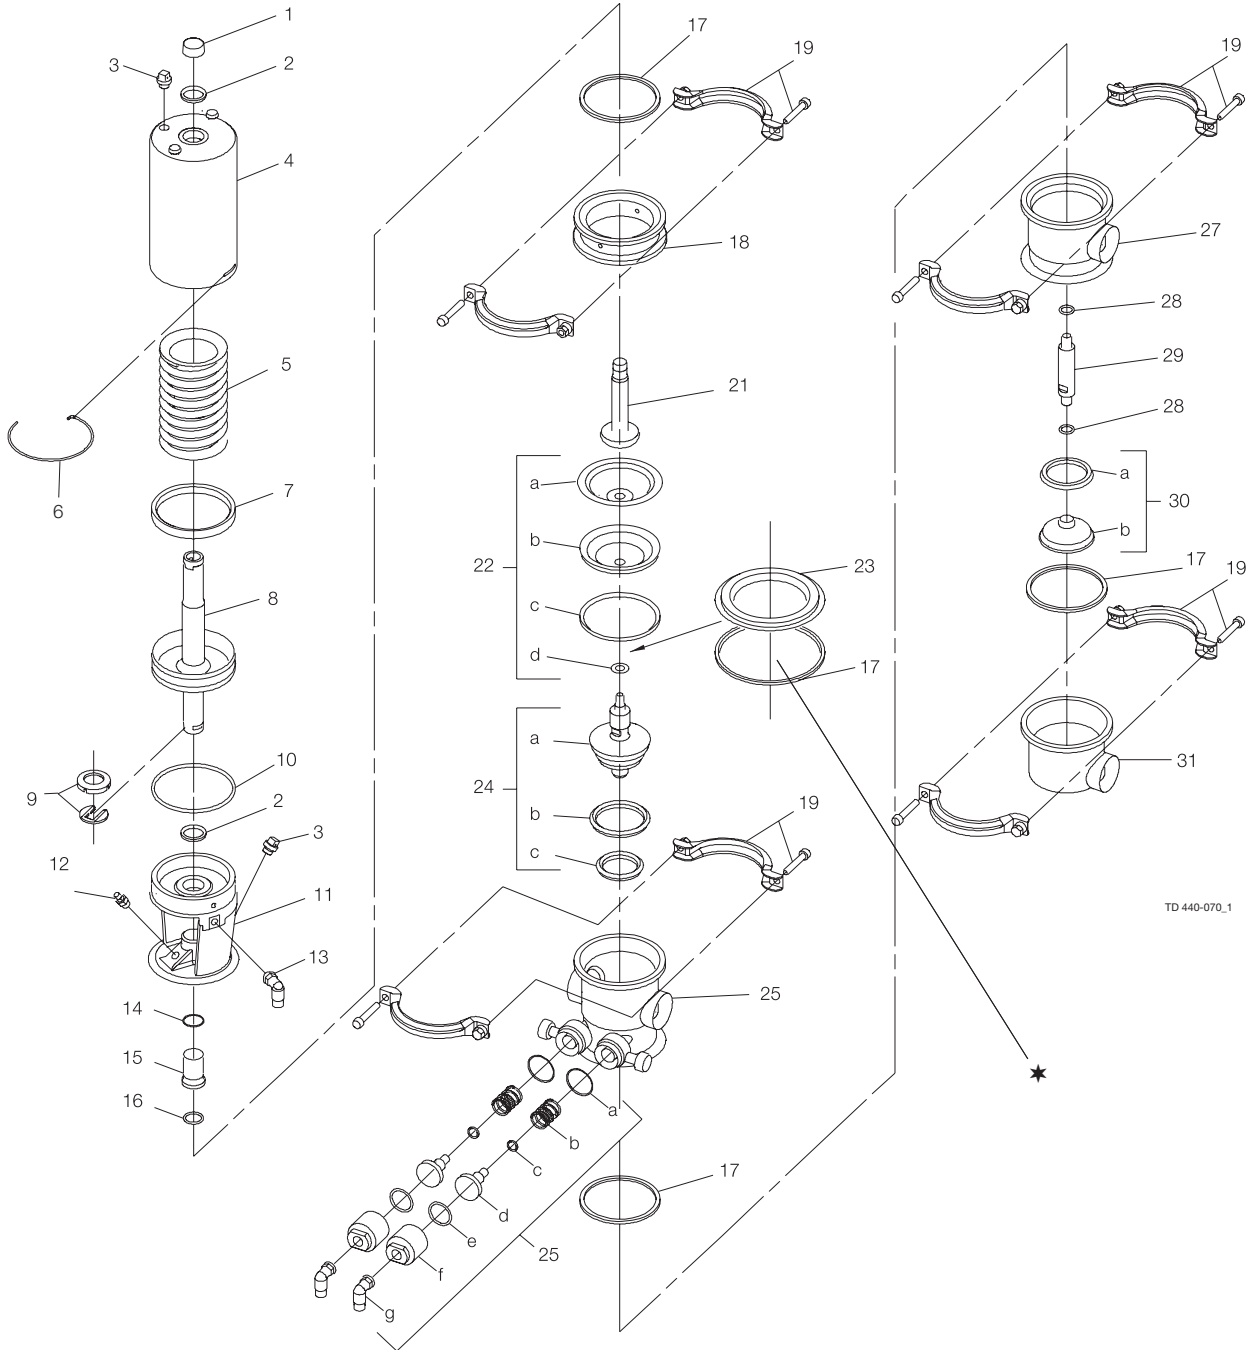

Surface roughness, product wetted parts: Ra ≤ 0.8 µm

Pos	Qty	Denomination	38mm DN40	51mm DN50	63.5mm DN65	76mm	DN80	101.6mm DN100
Valve plug								
24	1	Plug complete, EPDM, standard .	9612501931	9612501932	9612501933	9612501934	9612501935	9612501936
	1	Plug complete, NBR	9612501919	9612501920	9612501921	9612501922	9612501923	9612501924
	1	Plug complete, FPM	9612501925	9612501926	9612501927	9612501928	9612501929	9612501930
24a	1	Plug	9612501707	9612501708	9612501709	9612501710	9612501711	9612501712
Valve body								
25	1	Valve body, 2 ports, ISO	9612357317	9612357417	9612357517	9612357617		9612357717
	1	Valve body, 2 ports, DIN	9612357319	9612357419	9612357519		9612357619	9612357718
	1	Valve body, 3 ports, ISO	9612357318	9612357418	9612357518	9612357618		9612357719
	1	Valve body, 3 ports, DIN	9612357320	9612357420	9612357520		9612357620	9612357720

TD 440-069_1

* Sizes
76-101.6 mm/
DN 80-100

SMP-BCA Aseptic Mixproof Valve - Stop Valve

		38 mm DN40	51 mm DN50	63.5 mm DN65	76.1 mm DN80	101.6 mm DN100
Service Kit for Actuator						
□	Service Kit	9611920362	9611920362	9611920363	9611920364	9611920364
Service Kit for Product wetted parts						
◆	Service kit, EPDM	9611920371	9611920371	9611920373	9611920374	9611920375
◆	Service kit, NBR	9611920376	9611920376	9611920378	9611920379	9611920380
◆	Service kit, FPM	9611920381	9611920381	9611920383	9611920384	9611920385
Service Kit for Detecting/CIP valve complete						
○	Service kit, EPDM	9611920354	9611920354	9611920354	9611920354	9611920354
○	Service kit, NBR	9611920270	9611920270	9611920270	9611920270	9611920270
○	Service kit, FPM	9611920271	9611920271	9611920271	9611920271	9611920271

Parts marked with □◆○ are included in the service kits.

Recommended Spare Parts: Service Kits.

900-107/4

SMP-BCA Aseptic Mixproof Valve - Change-over Valve

TD 440-070_1

★ Sizes 76-101.6 mm/DN 80-100

SMP-BCA Aseptic Mixproof Valve - Change-over Valve