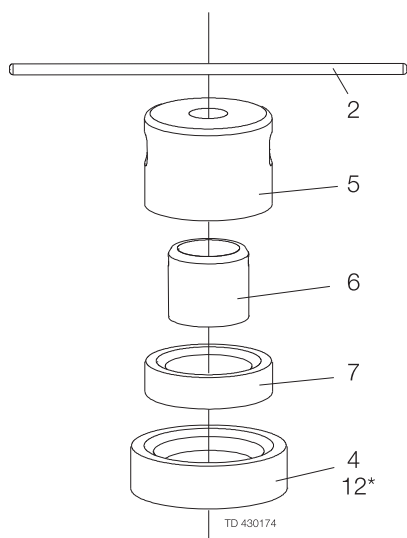

Parts marked with □♦ are included in the service kits.

Recommended Spare Parts: Service Kits.

Installation kit C for SMP-BCA valve

Pos	Qty	Denomination	
1	1	Welding male part	3135707471
4	3	Leakage tube	3135710013

900-110/1

Tool for shut-off valve and change-over valve (upper plug)

Small seal ring

Large seal ring

* Only for 38-51 mm/DN40-50 upper change-over plug (markingC8)

Tool for change-over valve (lower plug)

Lower valve plug