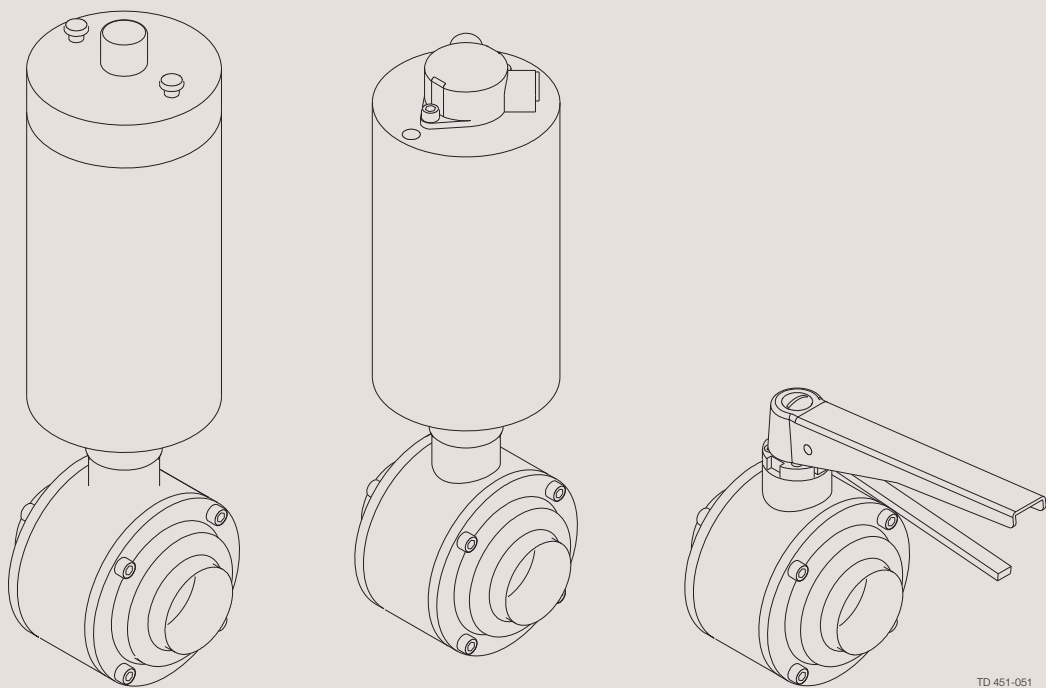

Spare Parts

SBV Sanitary Ball Valve

TD 451-051

ESE00804-EN6 2021-09

Original manual

Table of contents

The information herein is correct at the time of issue but may be subject to change without prior notice