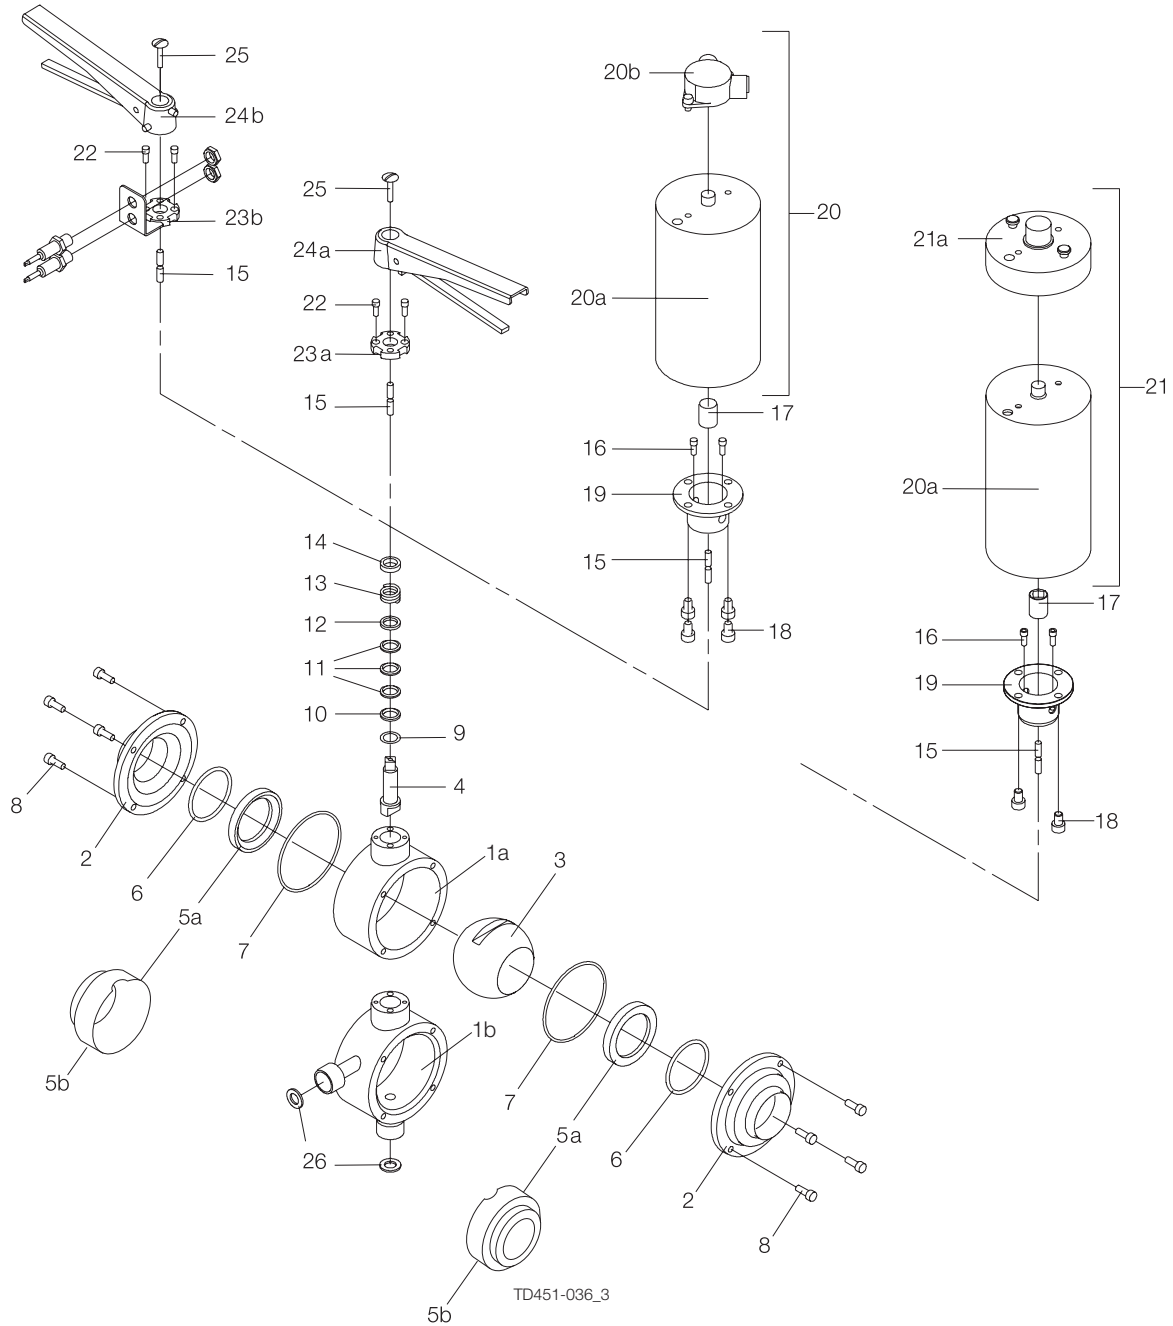

SBV Sanitary Ball Valve, ISO

Pos	Qty	Denomination	25 mm	38 mm	51 mm	63.5 mm	76.1 mm	101.6 mm
1a	1	Valve body	9612647501	9612647535	9612647547	9612647559	9612647571	9612647584
1b	1	Valve body, for cavity cleaning ...	9612647673	9612647674	9612647675	9612647676	9612647677	9612647678
2	2	Flange	9612647502	9612647536	9612647548	9612647560	9612647572	9612647585
3	1	Ball	9612647503	9612647537	9612647549	9612647561	9612647573	9612647586
4	1	Stem	9612647504	9612647504	9612647550	9612647550	9612647550	9612647587
5a	2	Valve seat						
5b	2	Valve seat, for cavity fillers						
6	2	O-ring, EPDM (std)						
		O-ring, NBR						
		O-ring, Q						
		O-ring, FPM						
7	2	O-ring, EPDM (std)						
		O-ring, NBR						
		O-ring, Q						
		O-ring, FPM						
8	8	Flange screw, ...	9612647514	9612647514	9612647514			
	12	Flange screw, ...				9612647514	9612647583	
	16	Flange screw, ...						9612647583
9	1	Sliding ring						
10	1	Support ring						
11	3	V-rings						
12	1	Pressure ring						
13	1	Spring	9612647519	9612647519	9612647519	9612647519	9612647519	9612647602
14	1	Slide bearing						
15	2	Pin	9612647521	9612647521	9612647521	9612647521	9612647521	9612647604
16	2	Screw (act.)	9612647522	9612647522	9612647522	9612647522	9612647522	9612647605
17	1	Coupling	9612647523	9612647523	9612647523	9612647523	9612647523	9612647606
18	2	Screw	9612647524	9612647524	9612647524	9612647524	9612647524	9612647607
19	1	Bonnet	9612647525	9612647525	9612647525	9612647525	9612647525	9612647608
20	1	Actuator complete, standard version, ...	9612647680	9612647680	9612647680	9612647680	9612647680	9612647681
20a		Actuator	9612647526	9612647526	9612647526	9612647526	9612647526	9612647609
20b	1	Position indicator complete	9612647527	9612647527	9612647527	9612647527	9612647527	9612647527
21		Actuator complete, ThinkTop version, ...	9612647682	9612647682	9612647682	9612647682	9612647682	9612647683
20a		Actuator	9612647526	9612647526	9612647526	9612647526	9612647526	9612647609
21a	1	ThinkTop adapter complete	9612647528	9612647528	9612647528	9612647528	9612647528	9612647610
22	2	Screw (man.)	9612647529	9612647529	9612647529	9612647529	9612647529	
23a	1	Top plate	9612647530	9612647530	9612647530	9612647530	9612647530	
23b		Top plate, for position indication ..	9612647531	9612647531	9612647531	9612647531	9612647531	9612647613
24a	1	Handle	9612647532	9612647532	9612647532	9612647532	9612647532	
24b		Handle, for position indication ...	9612647533	9612647533	9612647533	9612647533	9612647533	
25	1	Screw	9612647534	9612647534	9612647534	9612647534	9612647534	
26	2	Seal for valves with cavity cleaning connections **	9612647679	9612647679	9612647679	9612647679	9612647679	9612647679