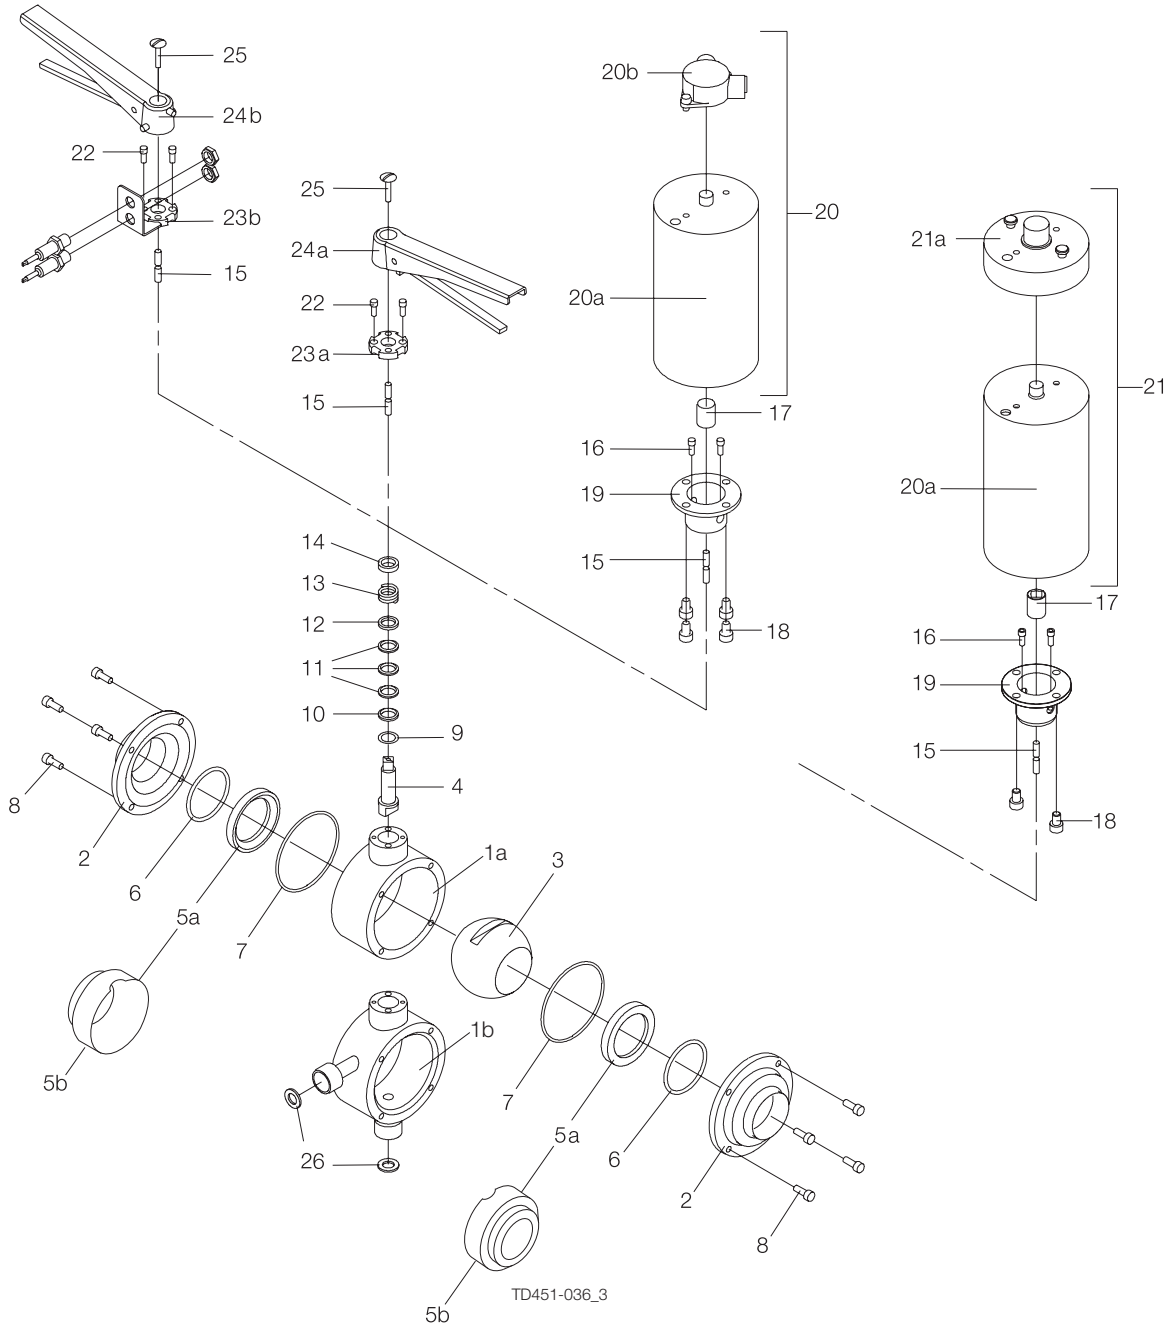

SBV Sanitary Ball Valve, DIN

Pos	Qty	Denomination	DN25	DN40	DN50	DN65	DN80	DN100
1a	1	Valve body	9612647501	9612647535	9612647547	9612647559	9612647571	9612647584
1b	1	Valve body, for cavity cleaning ...	9612647673	9612647674	9612647675	9612647676	9612647677	9612647678
2	2	Flange	9612647617	9612647624	9612647631	9612647638	9612647645	9612647652
3	1	Ball	9612647618	9612647625	9612647632	9612647639	9612647646	9612647653
4	1	Stem	9612647504	9612647504	9612647550	9612647550	9612647550	9612647587
5a	□♦ 2	Valve seat						
5b	○★ 2	Valve seat, for cavity fillers						
6	□♦○★ 2	O-ring, EPDM (std)						
		O-ring, NBR						
		O-ring, Q						
		O-ring, FPM						
7	□♦○★ 2	O-ring, EPDM (std)						
		O-ring, NBR						
		O-ring, Q						
		O-ring, FPM						
8	8	Flange screw, ...	9612647514	9612647514	9612647514			
	12	Flange screw, ...				9612647514	9612647583	
	16	Flange screw, ...						9612647583
9	♦♦ 1	Sliding ring						
10	♦♦ 1	Support ring						
11	♦♦ 3	V-rings						
12	♦♦ 1	Pressure ring						
13	1	Spring	9612647519	9612647519	9612647519	9612647519	9612647519	9612647602
14	♦♦ 1	Slide bearing						
15	2	Pin	9612647521	9612647521	9612647521	9612647521	9612647521	9612647604
16	2	Screw (act.)	9612647522	9612647522	9612647522	9612647522	9612647522	9612647605
17	1	Coupling	9612647523	9612647523	9612647523	9612647523	9612647523	9612647606
18	2	Screw	9612647524	9612647524	9612647524	9612647524	9612647524	9612647607
19	1	Bonnet	9612647525	9612647525	9612647525	9612647525	9612647525	9612647608
20	1	Actuator complete, standard version	9612647680	9612647680	9612647680	9612647680	9612647680	9612647681
20a		Actuator	9612647526	9612647526	9612647526	9612647526	9612647526	9612647609
20b	1	Position indicator complete	9612647527	9612647527	9612647527	9612647527	9612647527	9612647527
21		Actuator complete, ThinkTop version	9612647682	9612647682	9612647682	9612647682	9612647682	9612647683
20a		Actuator	9612647526	9612647526	9612647526	9612647526	9612647526	9612647609
21a	1	ThinkTop adapter complete	9612647528	9612647528	9612647528	9612647528	9612647528	9612647610
22	2	Screw (man.)	9612647529	9612647529	9612647529	9612647529	9612647529	
23a	1	Top plate	9612647530	9612647530	9612647530	9612647530	9612647530	
23b		Top plate, for position indication ..	9612647531	9612647531	9612647531	9612647531	9612647531	9612647613
24a	1	Handle	9612647532	9612647532	9612647532	9612647532	9612647532	
24b		Handle, for position indication ...	9612647533	9612647533	9612647533	9612647533	9612647533	
25	1	Screw	9612647534	9612647534	9612647534	9612647534	9612647534	
26	2	Seal for valves with cavity cleaning connections **	9612647679	9612647679	9612647679	9612647679	9612647679	9612647679