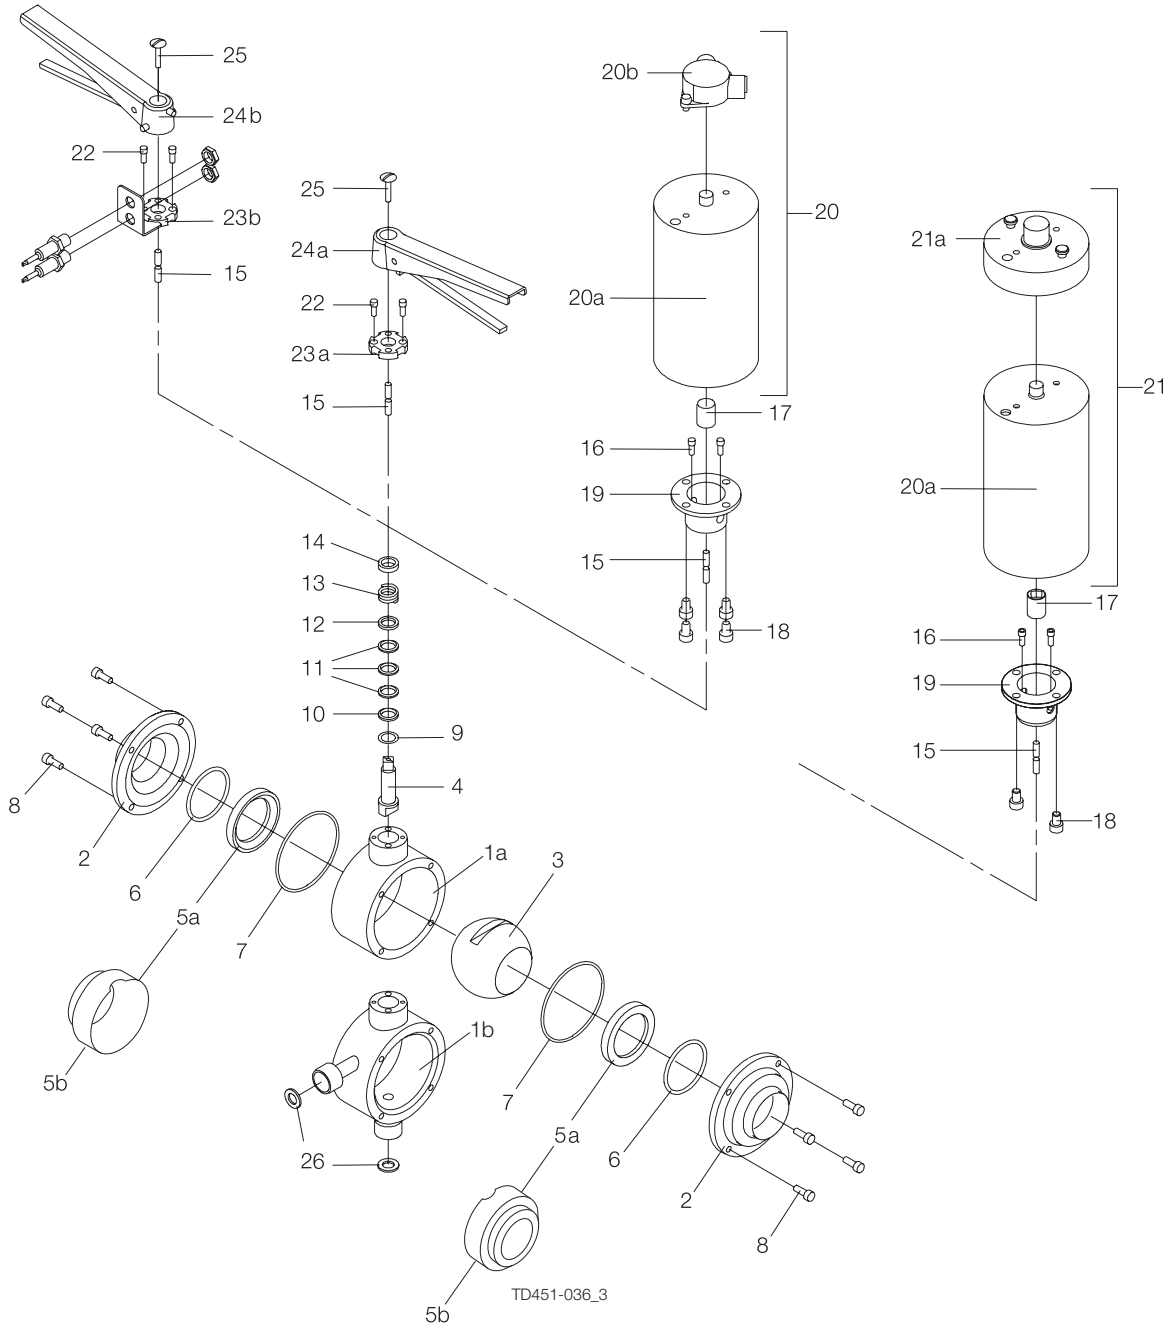

SBV Sanitary Ball Valve, ISO

Pos	Qty	Denomination	25 mm	38 mm	51 mm	63.5 mm	76.1 mm	101.6 mm
1a	1	Valve body	9612647501	9612647535	9612647547	9612647559	9612647571	9612647584
1b	1	Valve body, for cavity cleaning ...	9612647673	9612647674	9612647675	9612647676	9612647677	9612647678
2	2	Flange	9612647502	9612647536	9612647548	9612647560	9612647572	9612647585
3	1	Ball	9612647503	9612647537	9612647549	9612647561	9612647573	9612647586
4	1	Stem	9612647504	9612647504	9612647550	9612647550	9612647550	9612647587
5a	2	Valve seat						
5b	2	Valve seat, for cavity fillers						
6	2	O-ring, EPDM (std)						
		O-ring, NBR						
		O-ring, Q						
		O-ring, FPM						
7	2	O-ring, EPDM (std)						
		O-ring, NBR						
		O-ring, Q						
		O-ring, FPM						
8	8	Flange screw, ...	9612647514	9612647514	9612647514			
	12	Flange screw, ...				9612647514	9612647583	
	16	Flange screw, ...						9612647583
9	1	Sliding ring						
10	1	Support ring						
11	3	V-rings						
12	1	Pressure ring						
13	1	Spring	9612647519	9612647519	9612647519	9612647519	9612647519	9612647602
14	1	Slide bearing						
15	2	Pin	9612647521	9612647521	9612647521	9612647521	9612647521	9612647604
16	2	Screw (act.)	9612647522	9612647522	9612647522	9612647522	9612647522	9612647605
17	1	Coupling	9612647523	9612647523	9612647523	9612647523	9612647523	9612647606
18	2	Screw	9612647524	9612647524	9612647524	9612647524	9612647524	9612647607
19	1	Bonnet	9612647525	9612647525	9612647525	9612647525	9612647525	9612647608
20	1	Actuator complete, standard version, ...	9612647680	9612647680	9612647680	9612647680	9612647680	9612647681
20a		Actuator	9612647526	9612647526	9612647526	9612647526	9612647526	9612647609
20b	1	Position indicator complete	9612647527	9612647527	9612647527	9612647527	9612647527	9612647527
21		Actuator complete, ThinkTop version, ...	9612647682	9612647682	9612647682	9612647682	9612647682	9612647683
20a		Actuator	9612647526	9612647526	9612647526	9612647526	9612647526	9612647609
21a	1	ThinkTop adapter complete	9612647528	9612647528	9612647528	9612647528	9612647528	9612647610
22	2	Screw (man.)	9612647529	9612647529	9612647529	9612647529	9612647529	
23a	1	Top plate	9612647530	9612647530	9612647530	9612647530	9612647530	
23b		Top plate, for position indication ..	9612647531	9612647531	9612647531	9612647531	9612647531	9612647613
24a	1	Handle	9612647532	9612647532	9612647532	9612647532	9612647532	
24b		Handle, for position indication ...	9612647533	9612647533	9612647533	9612647533	9612647533	
25	1	Screw	9612647534	9612647534	9612647534	9612647534	9612647534	
26	2	Seal for valves with cavity cleaning connections **	9612647679	9612647679	9612647679	9612647679	9612647679	9612647679