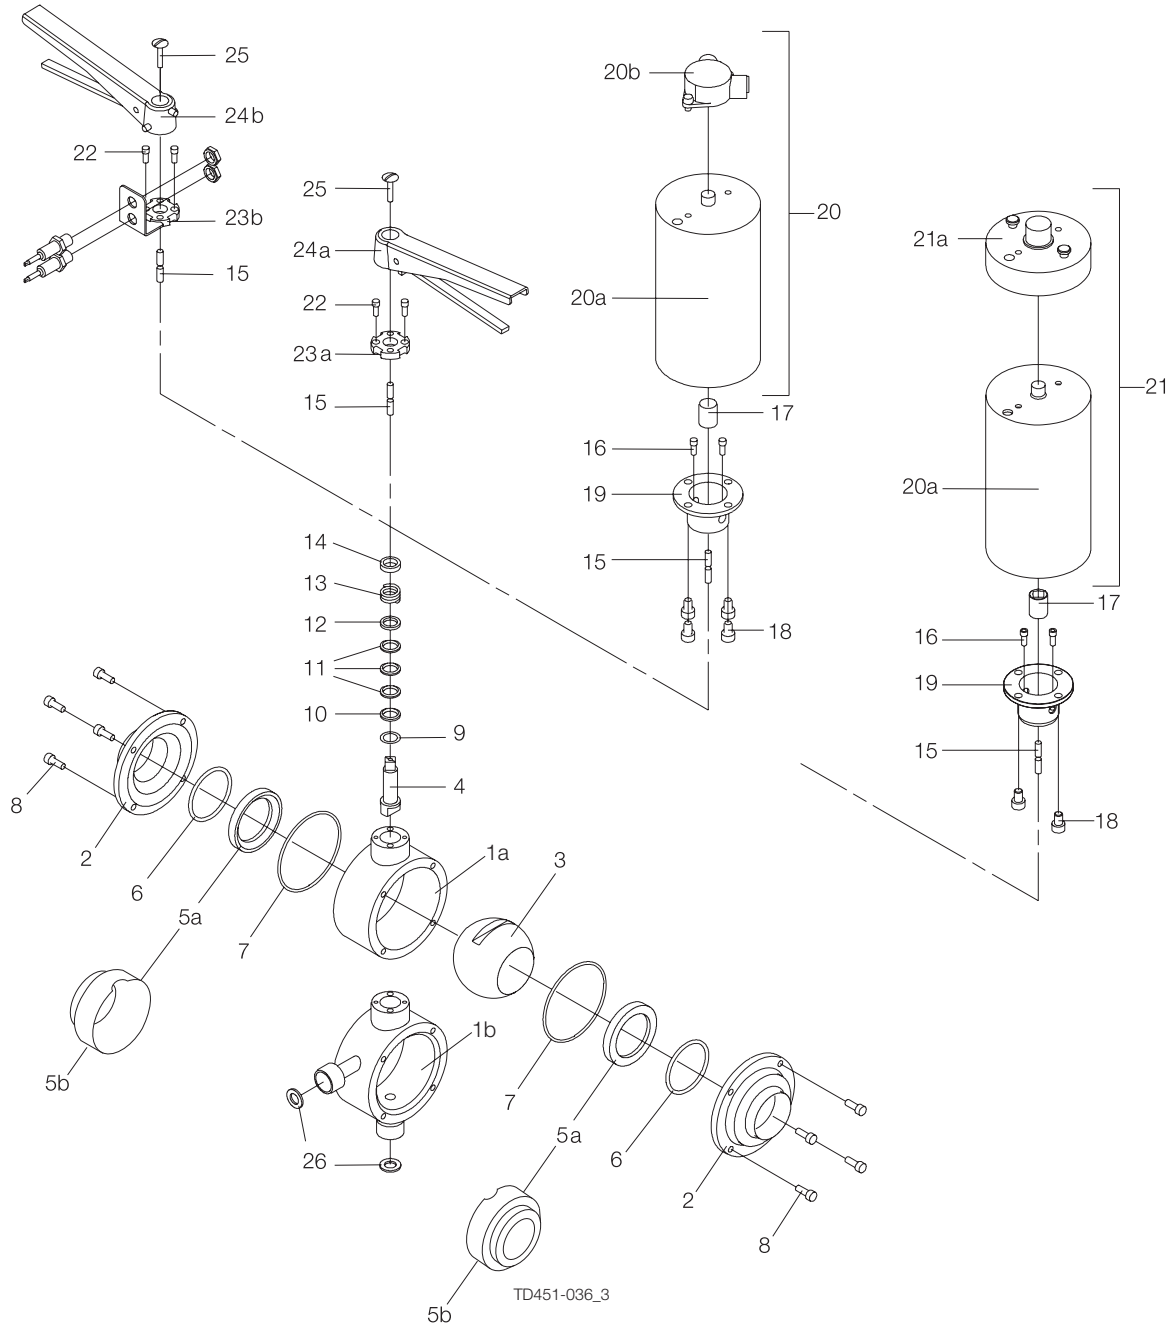

* Including mounting tool for stem gasket unit

** Not included in service kits

Parts marked with □◆○* are included in the service kits.

Recommended spare parts: Service kits.

900152/1

SBV Sanitary Ball Valve, DIN