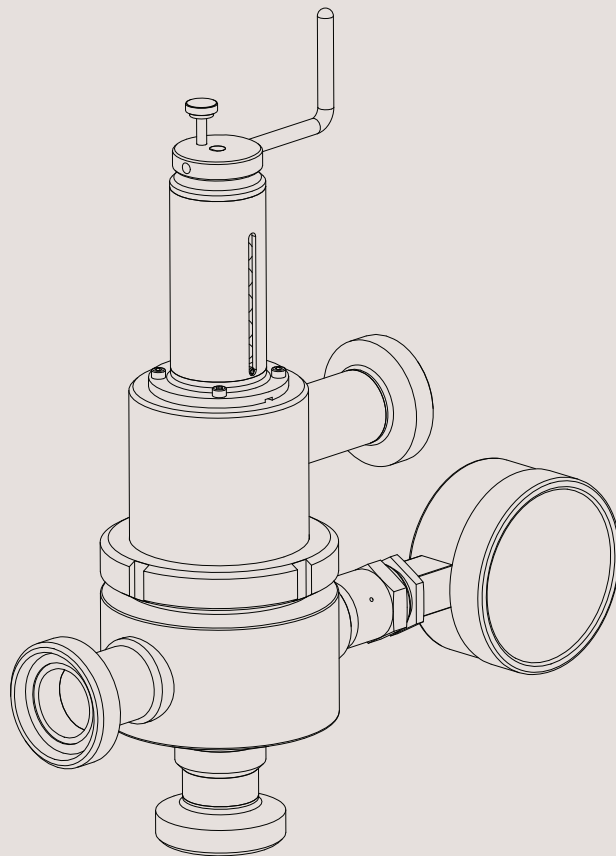

Spare Parts

Alfa Laval SB Tank Pressure Regulator

ESE02906-EN1

2015-05

Original manual