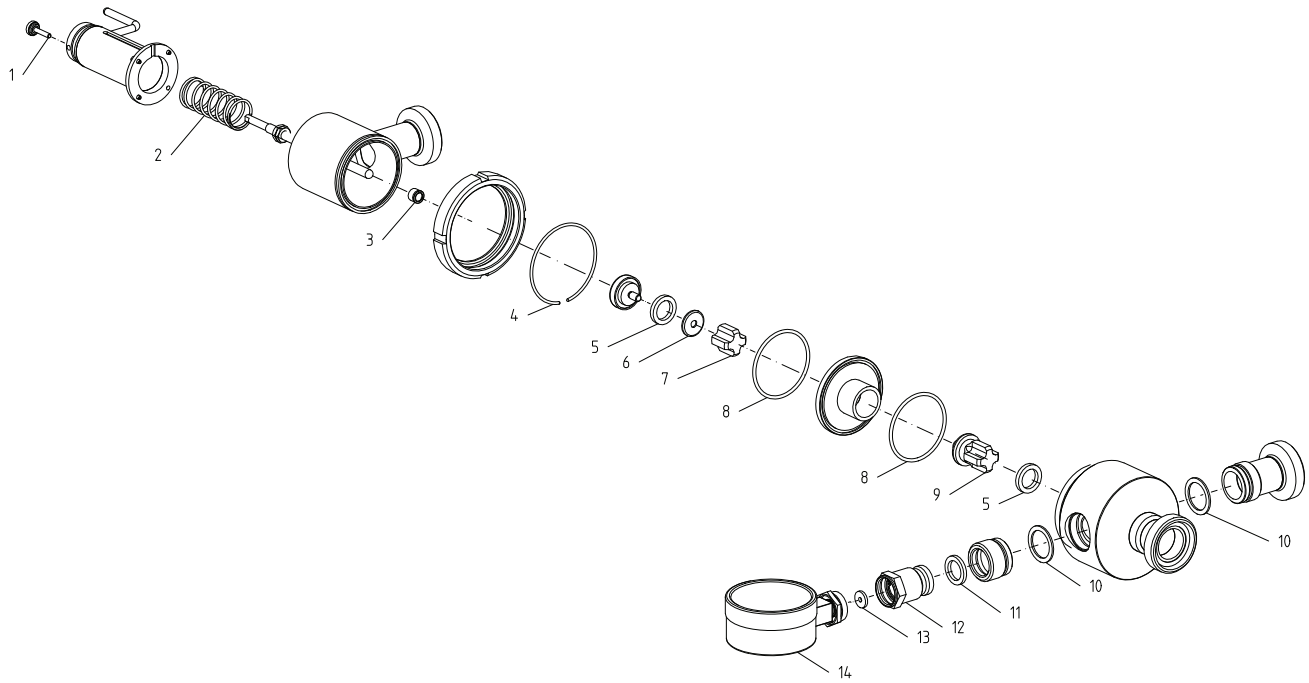

## Spare Parts

## Table of contents

---

*The information herein is correct at the time of issue but may be subject to change without prior notice*

1. SB Tank Pressure Regulator; 25 - 38mm .....	4
2. SB Tank Pressure Regulator; 51-76,1mm .....	6

**51mm                      76,1mm**