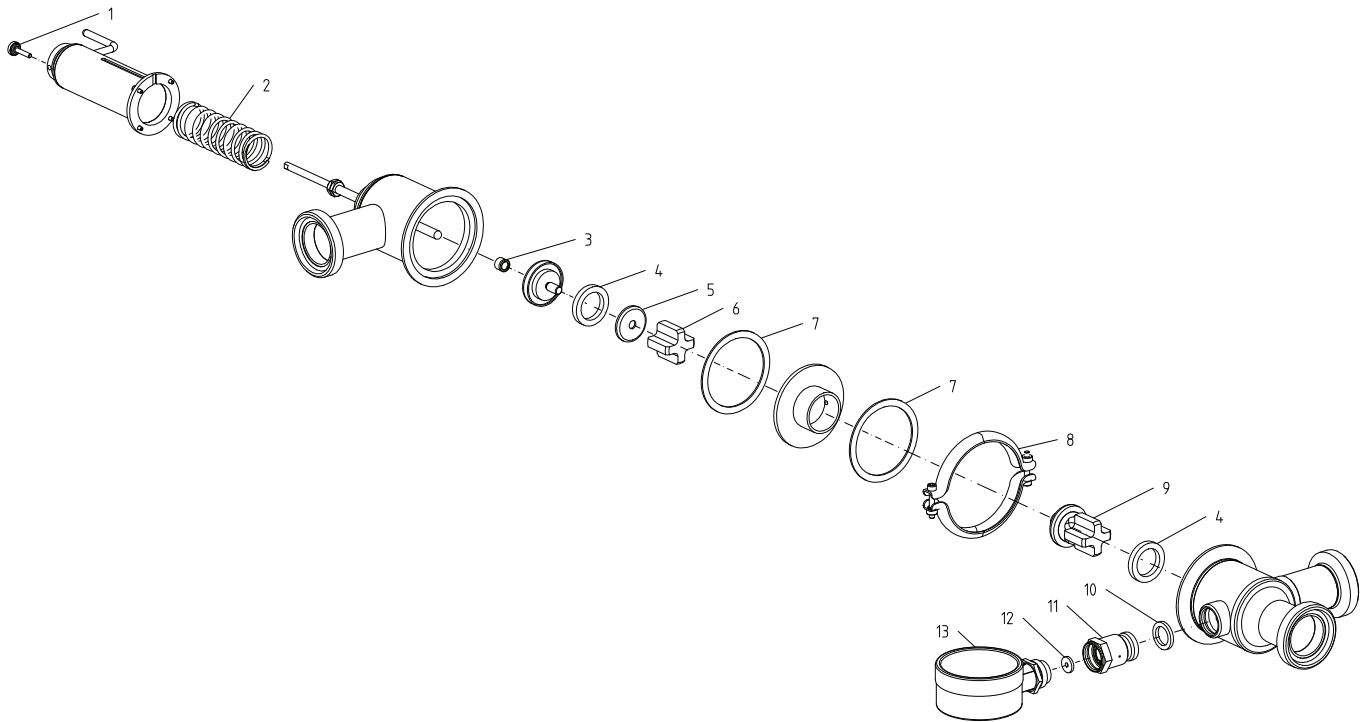

SB Tank Pressure Regulator; 51-76,1mm

Pos	Qty	Denomination	51mm	76,1mm
1	1	Thumb screw	9615144402	9615144402
2	1	Pressure Spring 0-1 bar	9615108201	9615111601
	1	Pressure Spring 0-2 bar	9615108202	9615111602
	1	Pressure Spring 0-3 bar	9615108203	9615111603
	1	Pressure Spring 0-4 bar	9615108204	9615111604
3	1	Variseal		
4	2	Gasket, Q		
	2	Gasket, EPDM		
5	1	Washer for gasket	9615106101	9615112101
6	1	Guide fin	9615106201	9615112201
7	2	Gasket, NBR		
8	1	Clamp ring	9611311055	9611311056
9	1	Pressure body	9615106001	9615112001
10	1	Gasket, EPDM		
11	1	Safety valve for pressure gauge 1,6 bar	9615096001	9615096001
	1	Safety valve for pressure gauge 2,5 bar	9615096002	9615096002
	1	Safety valve for pressure gauge 4 bar	9615096003	9615096003
	1	Safety valve for pressure gauge 6 bar	9615096004	9615096004
12	1	Gasket, PUR		
13	1	Pressure gauge 1,6 bar, inlet 3 o'clock	9615142201	9615142201
	1	Pressure gauge 2,5 bar, inlet 3 o'clock	9615142202	9615142202
	1	Pressure gauge 4,0 bar, inlet 3 o'clock	9615142203	9615142203
	1	Pressure gauge 6,0 bar, inlet 3 o'clock	9615142204	9615142204
	1	Pressure gauge 1,6 bar, inlet 9 o'clock	9615142205	9615142205
	1	Pressure gauge 2,5 bar, inlet 9 o'clock	9615142206	9615142206
	1	Pressure gauge 4,0 bar, inlet 9 o'clock	9615142207	9615142207
	1	Pressure gauge 6,0 bar, inlet 9 o'clock	9615142208	9615142208
	1	Pressure gauge 1,6 bar, inlet 12 o'clock	9615142209	9615142209
	1	Pressure gauge 2,5 bar, inlet 12 o'clock	9615142210	9615142210
	1	Pressure gauge 4,0 bar, inlet 12 o'clock	9615142211	9615142211
	1	Pressure gauge 6,0 bar, inlet 12 o'clock	9615142212	9615142212

51mm   76,1mm

Service kits for 51mm - 76,1mm

♦	Service kit, EPDM Pressure > 1,0 bar	9611924326	9611924328
□	Service kit, Q Pressure ≤ 1,0 bar	9611924325	9611924327

Parts marked with □♦ are included in the service kits.