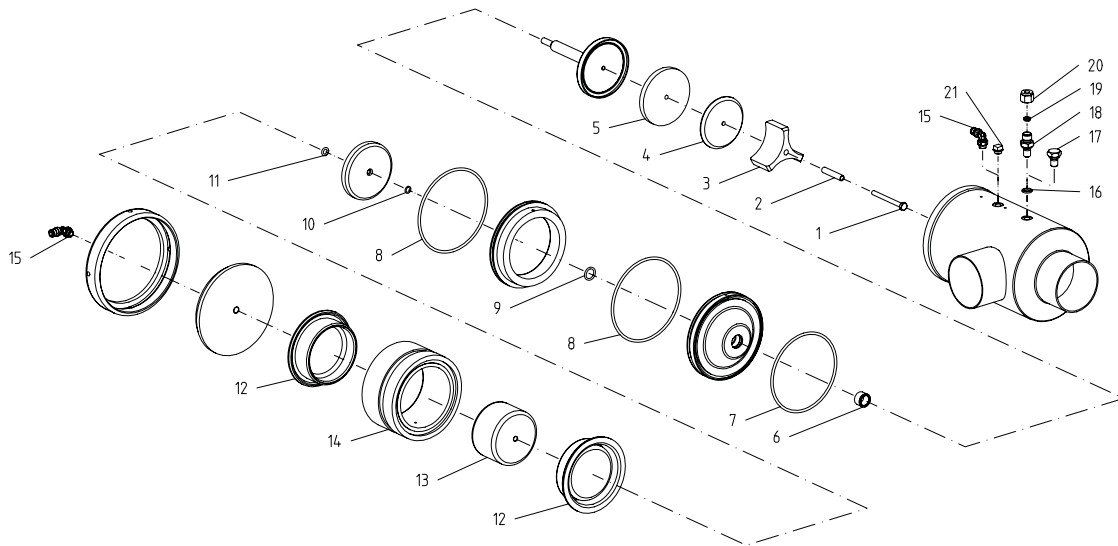

Spare Parts

Alfa Laval SB Pressure Exhaust

ESE02899-EN1 2015-04

Original manual

Table of contents

The information herein is correct at the time of issue but may be subject to change without prior notice

1. SB Pressure Exhaust; 38 - 51mm	4
2. SB Pressure Exhaust; 76,1mm	6

SB Pressure Exhaust; 38 - 51mm

Pos	Qty	Denomination	38mm	51mm
1	1	Screw	9611995582	9611995579
2	1	Bushing	9615092001	9615090301
3	1	Guide Fin	9615091901	9615089101
4	1	Disc	9615091801	9615089001
5	□	1 Gasket, EPDM		
6	□	1 Variseal		
7	□	1 O-ring, EPDM		
8	□	2 O-ring, NBR		
9	□	1 O-ring, NBR		
10	□	1 O-ring, NBR		
11	□	1 O-ring, NBR		
12	2	Diaphragm	9611995581	9611995578
13	1	Support for Diaphragm	9615092701	9615089501
14	1	Intermediate Lining for Diaphragm	9615092501	9615083101
15	1	Upper Lining for Diaphragm	9615092801	9615089601
16	□	1 O-ring, NBR		
17	2	Air Inlet	9611991988	9611991988
18	1	Washer	9611995575	9611995575
19	1	Plug	9615092101	9615090001
20	1	CIP Nozzle	9615092201	9615089901
21	1	Ferrule Set	9611995506	9611995506
22	1	Nut	9611995505	9611995505
23	1	Water Rejector	9613414101	9613414101
			38mm	51mm

Service kits for Pressure Exhaust; 38 - 51mm

□	Service Kit	9611924318	9611924319
---	--------------------------	-------------------	-------------------

Parts marked with □ are included in the service kits.

76.1mm

Service kits for Pressure Exhaust, 76,1mm

Service Kit **9611924320**

Parts marked with are included in the service kits.

How to contact Alfa Laval

Contact details for all countries are continually updated on our website.