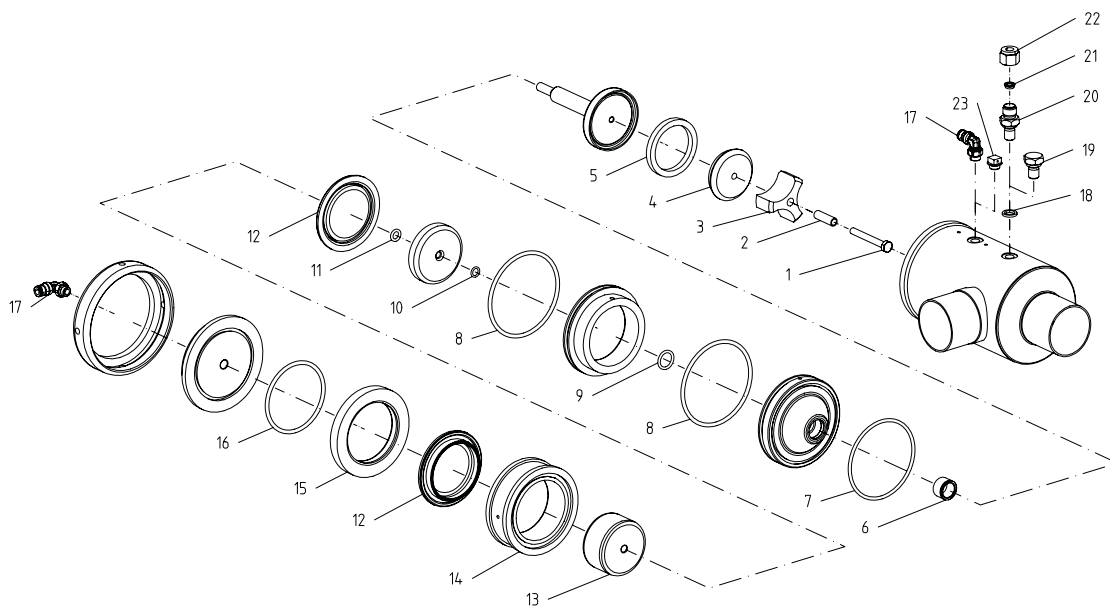

Spare Parts

Alfa Laval SB Pressure Exhaust

ESE02899-EN1 2015-04

Original manual

Table of contents

The information herein is correct at the time of issue but may be subject to change without prior notice

1. SB Pressure Exhaust; 38 - 51mm	4
2. SB Pressure Exhaust; 76,1mm	6

SB Pressure Exhaust; 38 - 51mm

Pos	Qty	Denomination	38mm	51mm
1	1	Screw	9611995582	9611995579
2	1	Bushing	9615092001	9615090301
3	1	Guide Fin	9615091901	9615089101
4	1	Disc	9615091801	9615089001
5	□	1 Gasket, EPDM		
6	□	1 Variseal		
7	□	1 O-ring, EPDM		
8	□	2 O-ring, NBR		
9	□	1 O-ring, NBR		
10	□	1 O-ring, NBR		
11	□	1 O-ring, NBR		
12	2	Diaphragm	9611995581	9611995578
13	1	Support for Diaphragm	9615092701	9615089501
14	1	Intermediate Lining for Diaphragm	9615092501	9615083101
15	1	Upper Lining for Diaphragm	9615092801	9615089601
16	□	1 O-ring, NBR		
17	2	Air Inlet	9611991988	9611991988
18	1	Washer	9611995575	9611995575
19	1	Plug	9615092101	9615090001
20	1	CIP Nozzle	9615092201	9615089901
21	1	Ferrule Set	9611995506	9611995506
22	1	Nut	9611995505	9611995505
23	1	Water Rejector	9613414101	9613414101
			38mm	51mm

Service kits for Pressure Exhaust; 38 - 51mm

□	Service Kit	9611924318	9611924319
---	--------------------------	-------------------	-------------------

Parts marked with □ are included in the service kits.

76.1mm

Service kits for Pressure Exhaust, 76,1mm

Service Kit **9611924320**

Parts marked with are included in the service kits.

How to contact Alfa Laval

Contact details for all countries are continually updated on our website.