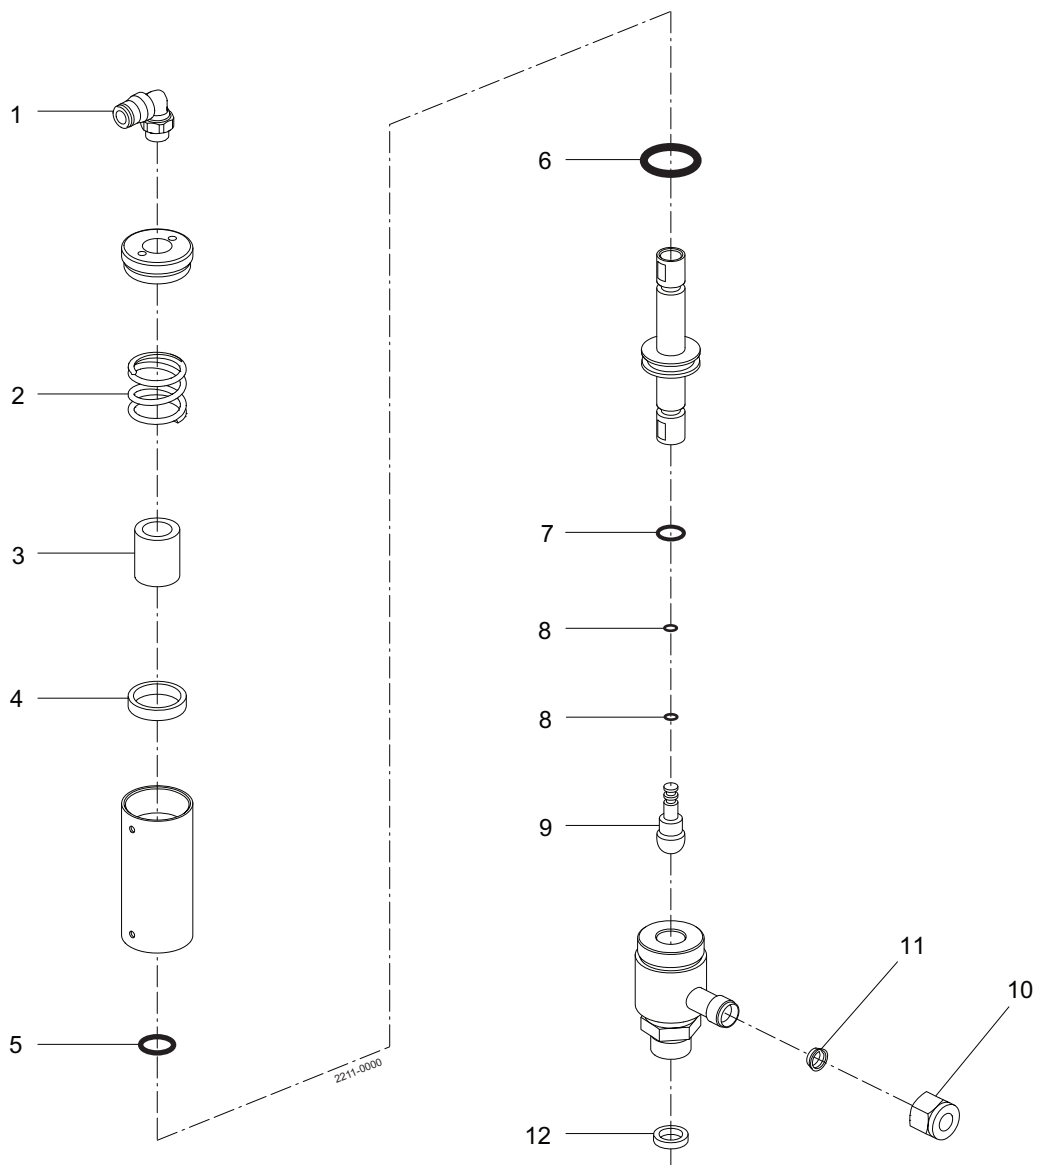

Spare Parts

Alfa Laval SB Mini Flow Valve

ESE02897-EN2 2018-03

Original manual

Table of contents

The information herein is correct at the time of issue but may be subject to change without prior notice

1. SB Mini Flow Valve, Pneumatic Angle Valve	4
2. SB Mini Flow Valve, Pneumatic Change Over Valve	6
3. SB Mini Flow Valve, Manual Valve	8

SB Mini Flow Valve, Pneumatic Angle Valve

Pos	Qty	Denomination	
1	1	Air fitting	9611991988
2	1	Spring	9615081601
3	1	Distance bushing	9615081501
4	1	Distance bushing	9615081701
5	<input type="checkbox"/>	O-ring, NBR	
6	<input type="checkbox"/>	O-ring, NBR	
7	<input type="checkbox"/>	O-ring, EPDM	
8	<input type="checkbox"/>	O-ring, NBR	
9	<input type="checkbox"/>	Tip, PTFE	
10	1	Nut	9611995505
11	1	Ferrule set	9611995506
12	1	Gasket	9615091201

Service kits: Mini Flow Valve, Pneumatic Angle Valve NO / NC

<input type="checkbox"/>	Service Kit	9615146001
--------------------------	--------------------------	-------------------

Parts marked with are included in the service kits.

SB Mini Flow Valve, Pneumatic Change Over Valve

Pos	Qty	Denomination	
1	1	Air fitting	9611991988
2	<input type="checkbox"/>	O-ring, NBR	
3	1	Distance bushing	9615081701
4	<input type="checkbox"/>	O-ring, NBR	
5	<input type="checkbox"/>	O-ring, EPDM	
6	1	Spring	9615081601
7	<input type="checkbox"/>	O-ring, NBR	
8	<input type="checkbox"/>	Tip, PTFE	
9	3	Ferrule set	9611995506
10	3	Nut	9611995505