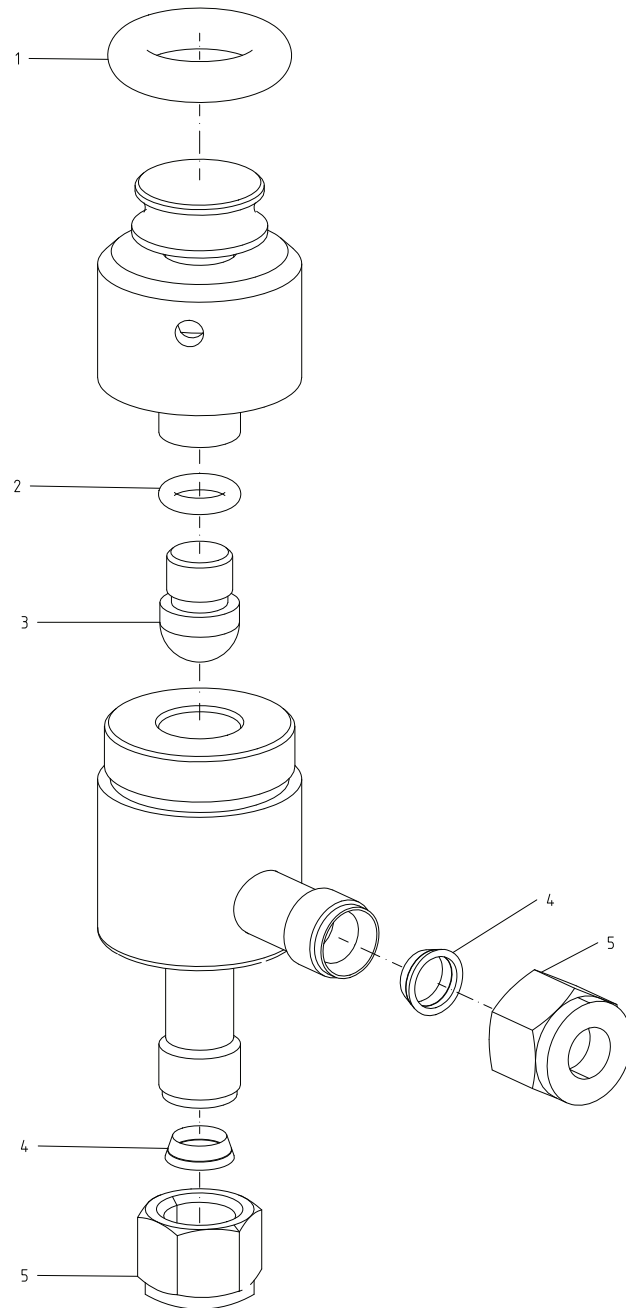

SB Mini Flow Valve, Manual Valve

Pos		Qty	Denomination	
1	☐	1	O-ring, NBR	
2	☐	1	O-ring, EPDM	
3	☐	1	Tip, PTFE	
4		2	Nut	9611995505
5		2	Ferrule set	9611995506

Service kits: Mini Flow Valve, Manual

☐	Service Kit	9615146003

Parts marked with ☐ are included in the service kits.