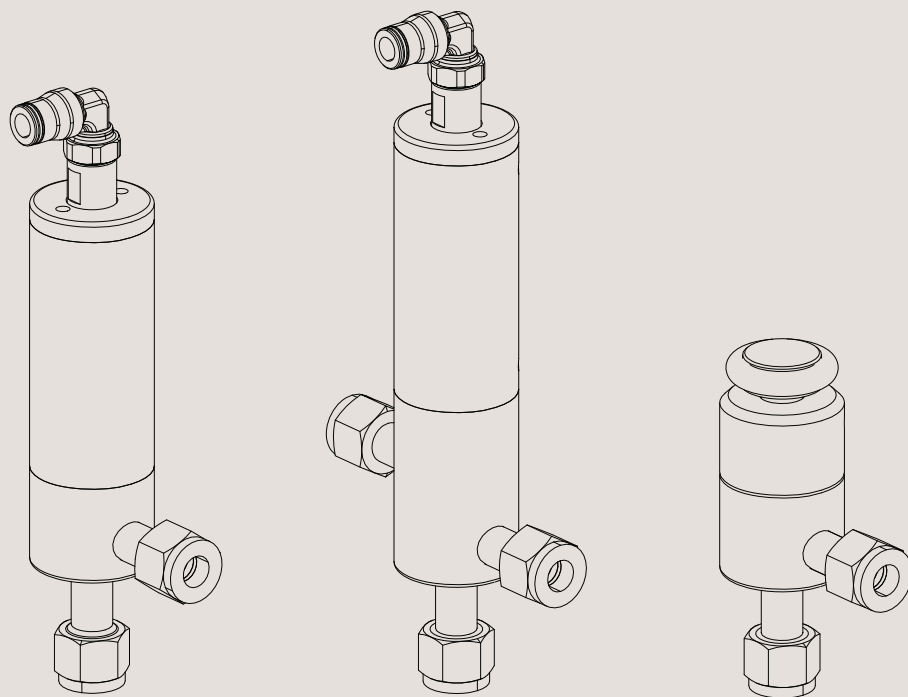

Spare Parts

Alfa Laval SB Mini Flow Valve

ESE02897-EN2 2018-03

Original manual

Table of contents

The information herein is correct at the time of issue but may be subject to change without prior notice

1. SB Mini Flow Valve, Pneumatic Angle Valve	4
2. SB Mini Flow Valve, Pneumatic Change Over Valve	6
3. SB Mini Flow Valve, Manual Valve	8

SB Mini Flow Valve, Pneumatic Angle Valve

Pos	Qty	Denomination	
1	1	Air fitting	9611991988
2	1	Spring	9615081601
3	1	Distance bushing	9615081501
4	1	Distance bushing	9615081701
5	<input type="checkbox"/>	O-ring, NBR	
6	<input type="checkbox"/>	O-ring, NBR	
7	<input type="checkbox"/>	O-ring, EPDM	
8	<input type="checkbox"/>	O-ring, NBR	
9	<input type="checkbox"/>	Tip, PTFE	
10	1	Nut	9611995505
11	1	Ferrule set	9611995506
12	1	Gasket	9615091201

Service kits: Mini Flow Valve, Pneumatic Angle Valve NO / NC

<input type="checkbox"/>	Service Kit	9615146001
--------------------------	--------------------------	-------------------

Parts marked with are included in the service kits.

SB Mini Flow Valve, Pneumatic Change Over Valve

Pos	Qty	Denomination	
1	1	Air fitting	9611991988
2	<input type="checkbox"/>	O-ring, NBR	
3	1	Distance bushing	9615081701
4	<input type="checkbox"/>	O-ring, NBR	
5	<input type="checkbox"/>	O-ring, EPDM	
6	1	Spring	9615081601
7	<input type="checkbox"/>	O-ring, NBR	
8	<input type="checkbox"/>	Tip, PTFE	
9	3	Ferrule set	9611995506
10	3	Nut	9611995505