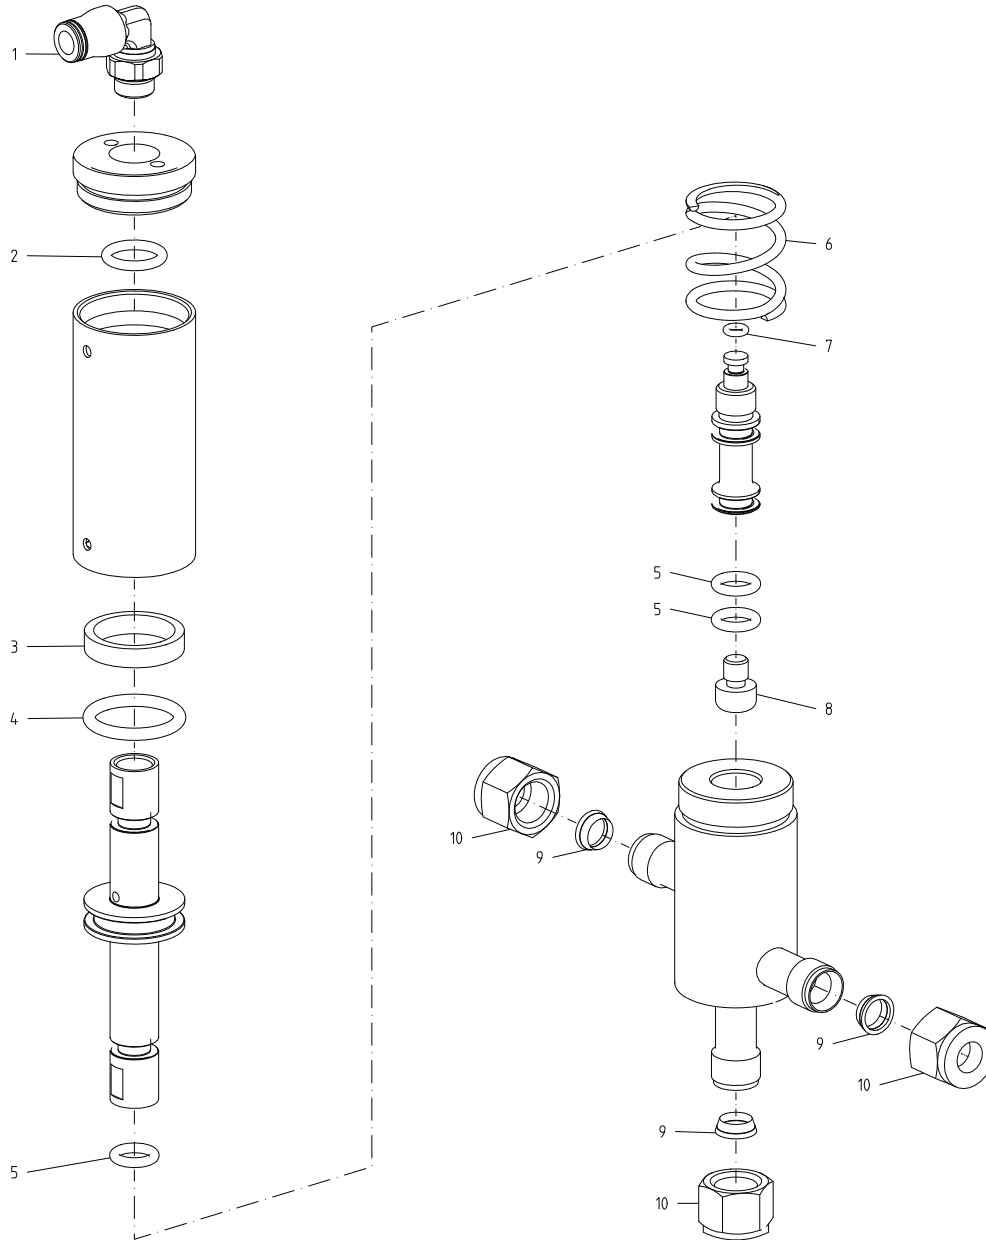

Spare Parts

Alfa Laval SB Mini Flow Valve

ESE02897-EN2 2018-03

Original manual

Table of contents

The information herein is correct at the time of issue but may be subject to change without prior notice

1. SB Mini Flow Valve, Pneumatic Angle Valve	4
2. SB Mini Flow Valve, Pneumatic Change Over Valve	6
3. SB Mini Flow Valve, Manual Valve	8

SB Mini Flow Valve, Pneumatic Angle Valve

Pos	Qty	Denomination	
1	1	Air fitting	9611991988
2	1	Spring	9615081601
3	1	Distance bushing	9615081501
4	1	Distance bushing	9615081701
5	<input type="checkbox"/>	O-ring, NBR	
6	<input type="checkbox"/>	O-ring, NBR	
7	<input type="checkbox"/>	O-ring, EPDM	
8	<input type="checkbox"/>	O-ring, NBR	
9	<input type="checkbox"/>	Tip, PTFE	
10	1	Nut	9611995505
11	1	Ferrule set	9611995506
12	1	Gasket	9615091201

Service kits: Mini Flow Valve, Pneumatic Angle Valve NO / NC

<input type="checkbox"/>	Service Kit	9615146001
--------------------------	--------------------------	-------------------

Parts marked with are included in the service kits.

SB Mini Flow Valve, Pneumatic Change Over Valve

Pos	Qty	Denomination	
1	1	Air fitting	9611991988
2	<input type="checkbox"/>	O-ring, NBR	
3	1	Distance bushing	9615081701
4	<input type="checkbox"/>	O-ring, NBR	
5	<input type="checkbox"/>	O-ring, EPDM	
6	1	Spring	9615081601
7	<input type="checkbox"/>	O-ring, NBR	
8	<input type="checkbox"/>	Tip, PTFE	
9	3	Ferrule set	9611995506
10	3	Nut	9611995505