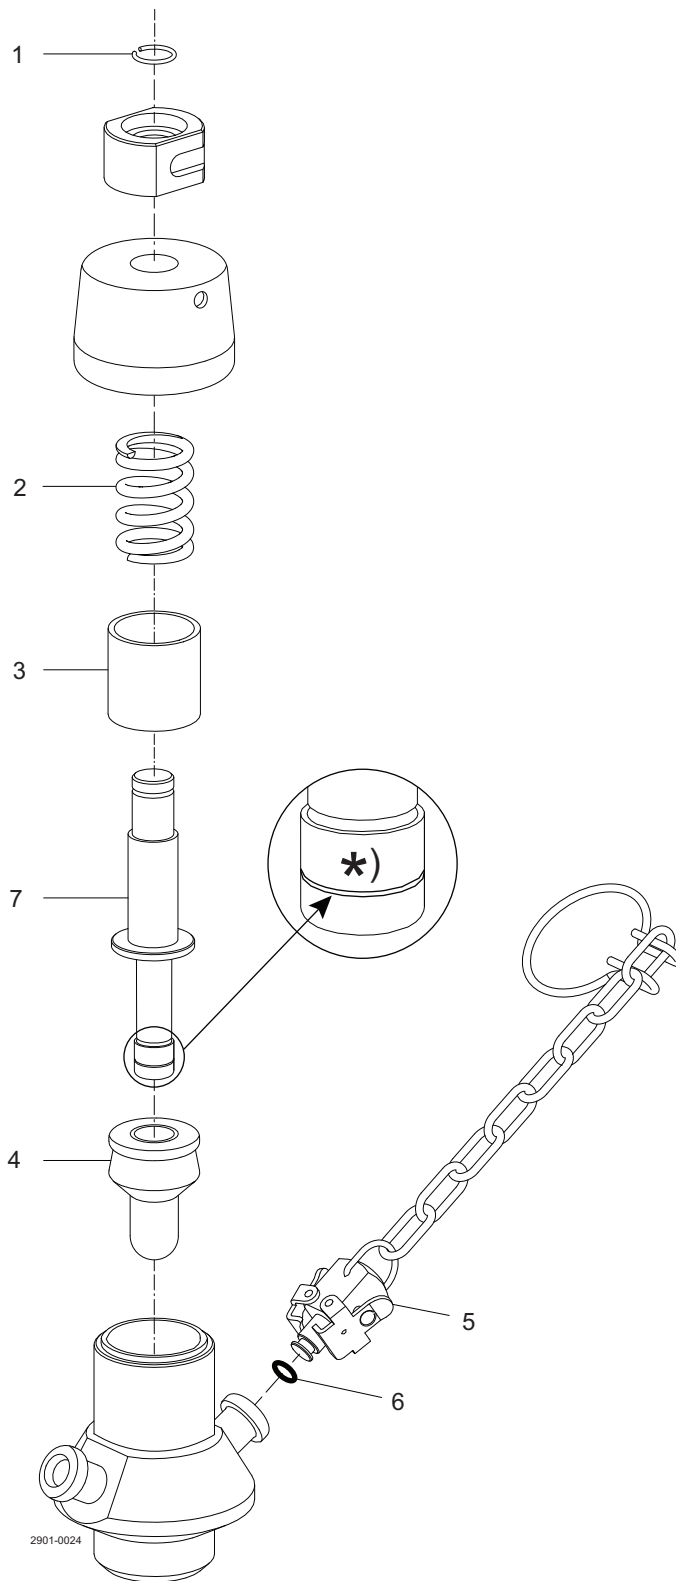

Spare Parts

Alfa Laval SB Membrane Sampling Valve

ESE02901-EN6 2021-08

Original manual

Table of contents

The information herein is correct at the time of issue but may be subject to change without prior notice

1. SB Membrane Sampling Valve, manual	4
2. SB Membrane Sampling Valve, manual+micro port	6
3. SB Membrane Sampling Valve, pneumatic	8

Pos	Qty	Denomination	
1	1	Locking ring	9615093501
2	1	MSV spring	9615154301*
3	1	Bushing for spring	9615093701
4	1	Membrane, EPDM, black, with metal bushing 20 pcs	9615102199
	1	Membrane, EPDM, white, with blue bushing 20 pcs	9615102196
	1	Membrane, EPDM, white, with grey bushing 20 pcs	9615102198
	1	Membrane, EPDM, white, with red bushing 20 pcs	9615102194
	1	Membrane, Silicone, with blue bushing 20 pcs	9615102195
	1	Membrane, Silicone, with grey bushing 20 pcs	9615102197
	1	Membrane, Silicone, with red bushing 20 pcs	9615102193
	6	1	O-ring
7	1	Plunger, manual	9615155401*

* if the plunger has one, or two grooves on the plunger head, a replacement of the springs demands an replacement of the plunger as well. (pos.2 and pos.7)

SB Membrane Sampling Valve, manual+micro port

Pos	Qty	Denomination	
1	1	Closing cap w. pipe	9615144201
2	1	Locking ring	9615093501
3	1	MSV spring	9615154301*
4	1	Bushing for spring	9615093701
5	1	O-ring, EPDM	9611995715
6	1	Membrane, EPDM, black, with metal bushing 20 pcs	9615102199
	1	Membrane, EPDM, white, with blue bushing 20 pcs	9615102196
	1	Membrane, EPDM, white, with grey bushing 20 pcs	9615102198
	1	Membrane, EPDM, white, with red bushing 20 pcs	9615102194
	1	Membrane, Silicone, with blue bushing 20 pcs	9615102195
	1	Membrane, Silicone, with grey bushing 20 pcs	9615102197
	1	Membrane, Silicone, with red bushing 20 pcs	9615102193
7	1	Clip-on closing cap with chain (includes O-ring)	9615101201
8	1	Plunger microport	9615195501*