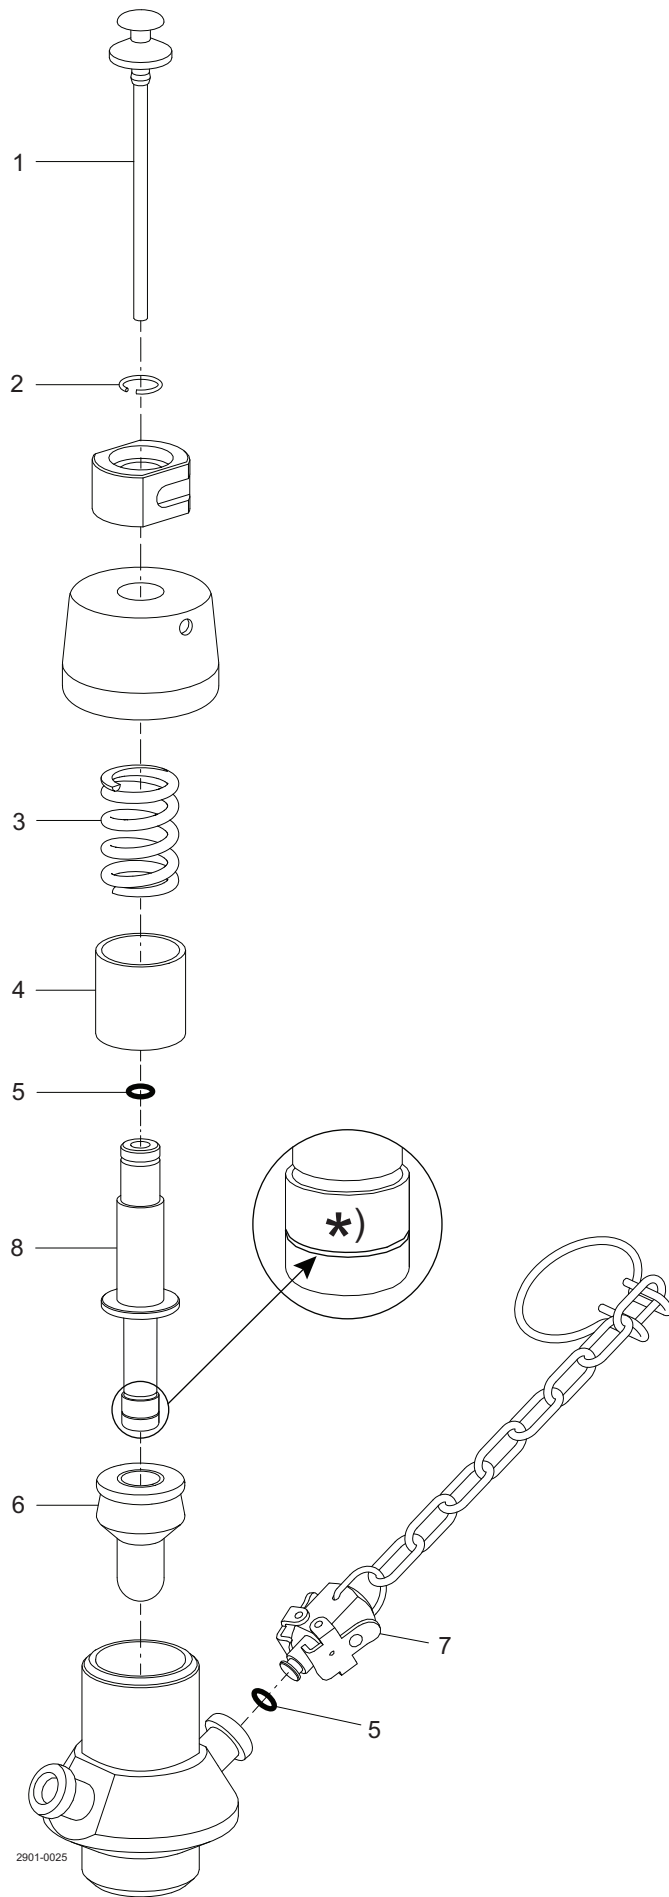

Spare Parts

Alfa Laval SB Membrane Sampling Valve

ESE02901-EN6 2021-08

Original manual

Table of contents

The information herein is correct at the time of issue but may be subject to change without prior notice

1. SB Membrane Sampling Valve, manual	4
2. SB Membrane Sampling Valve, manual+micro port	6
3. SB Membrane Sampling Valve, pneumatic	8

Pos	Qty	Denomination	
1	1	Locking ring	9615093501
2	1	MSV spring	9615154301*
3	1	Bushing for spring	9615093701
4	1	Membrane, EPDM, black, with metal bushing 20 pcs	9615102199
	1	Membrane, EPDM, white, with blue bushing 20 pcs	9615102196
	1	Membrane, EPDM, white, with grey bushing 20 pcs	9615102198
	1	Membrane, EPDM, white, with red bushing 20 pcs	9615102194
	1	Membrane, Silicone, with blue bushing 20 pcs	9615102195
	1	Membrane, Silicone, with grey bushing 20 pcs	9615102197
	1	Membrane, Silicone, with red bushing 20 pcs	9615102193
	6	1	O-ring
7	1	Plunger, manual	9615155401*

* if the plunger has one, or two grooves on the plunger head, a replacement of the springs demands an replacement of the plunger as well. (pos.2 and pos.7)

SB Membrane Sampling Valve, manual+micro port

Pos	Qty	Denomination	
1	1	Closing cap w. pipe	9615144201
2	1	Locking ring	9615093501
3	1	MSV spring	9615154301*
4	1	Bushing for spring	9615093701
5	1	O-ring, EPDM	9611995715
6	1	Membrane, EPDM, black, with metal bushing 20 pcs	9615102199
	1	Membrane, EPDM, white, with blue bushing 20 pcs	9615102196
	1	Membrane, EPDM, white, with grey bushing 20 pcs	9615102198
	1	Membrane, EPDM, white, with red bushing 20 pcs	9615102194
	1	Membrane, Silicone, with blue bushing 20 pcs	9615102195
	1	Membrane, Silicone, with grey bushing 20 pcs	9615102197
	1	Membrane, Silicone, with red bushing 20 pcs	9615102193
7	1	Clip-on closing cap with chain (includes O-ring)	9615101201
8	1	Plunger microport	9615195501*