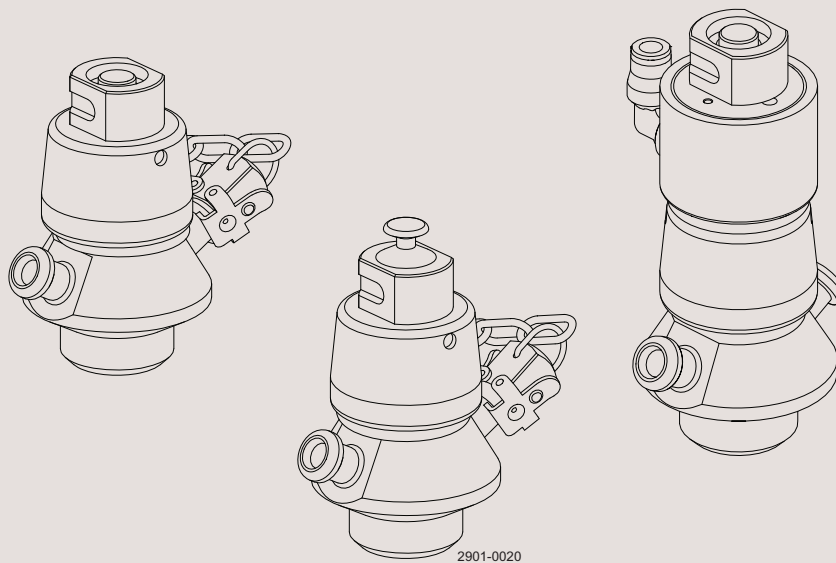

Spare Parts

Alfa Laval SB Membrane Sampling Valve

ESE02901-EN6 2021-08

Original manual

Table of contents

The information herein is correct at the time of issue but may be subject to change without prior notice

1. SB Membrane Sampling Valve, manual	4
2. SB Membrane Sampling Valve, manual+micro port	6
3. SB Membrane Sampling Valve, pneumatic	8

Pos	Qty	Denomination	
1	1	Locking ring	9615093501
2	1	MSV spring	9615154301*
3	1	Bushing for spring	9615093701
4	1	Membrane, EPDM, black, with metal bushing 20 pcs	9615102199
	1	Membrane, EPDM, white, with blue bushing 20 pcs	9615102196
	1	Membrane, EPDM, white, with grey bushing 20 pcs	9615102198
	1	Membrane, EPDM, white, with red bushing 20 pcs	9615102194
	1	Membrane, Silicone, with blue bushing 20 pcs	9615102195
	1	Membrane, Silicone, with grey bushing 20 pcs	9615102197
	1	Membrane, Silicone, with red bushing 20 pcs	9615102193
	6	1	O-ring
7	1	Plunger, manual	9615155401*

* if the plunger has one, or two grooves on the plunger head, a replacement of the springs demands an replacement of the plunger as well. (pos.2 and pos.7)

SB Membrane Sampling Valve, manual+micro port

Pos	Qty	Denomination	
1	1	Closing cap w. pipe	9615144201
2	1	Locking ring	9615093501
3	1	MSV spring	9615154301*
4	1	Bushing for spring	9615093701
5	1	O-ring, EPDM	9611995715
6	1	Membrane, EPDM, black, with metal bushing 20 pcs	9615102199
	1	Membrane, EPDM, white, with blue bushing 20 pcs	9615102196
	1	Membrane, EPDM, white, with grey bushing 20 pcs	9615102198
	1	Membrane, EPDM, white, with red bushing 20 pcs	9615102194
	1	Membrane, Silicone, with blue bushing 20 pcs	9615102195
	1	Membrane, Silicone, with grey bushing 20 pcs	9615102197
	1	Membrane, Silicone, with red bushing 20 pcs	9615102193
7	1	Clip-on closing cap with chain (includes O-ring)	9615101201
8	1	Plunger microport	9615195501*