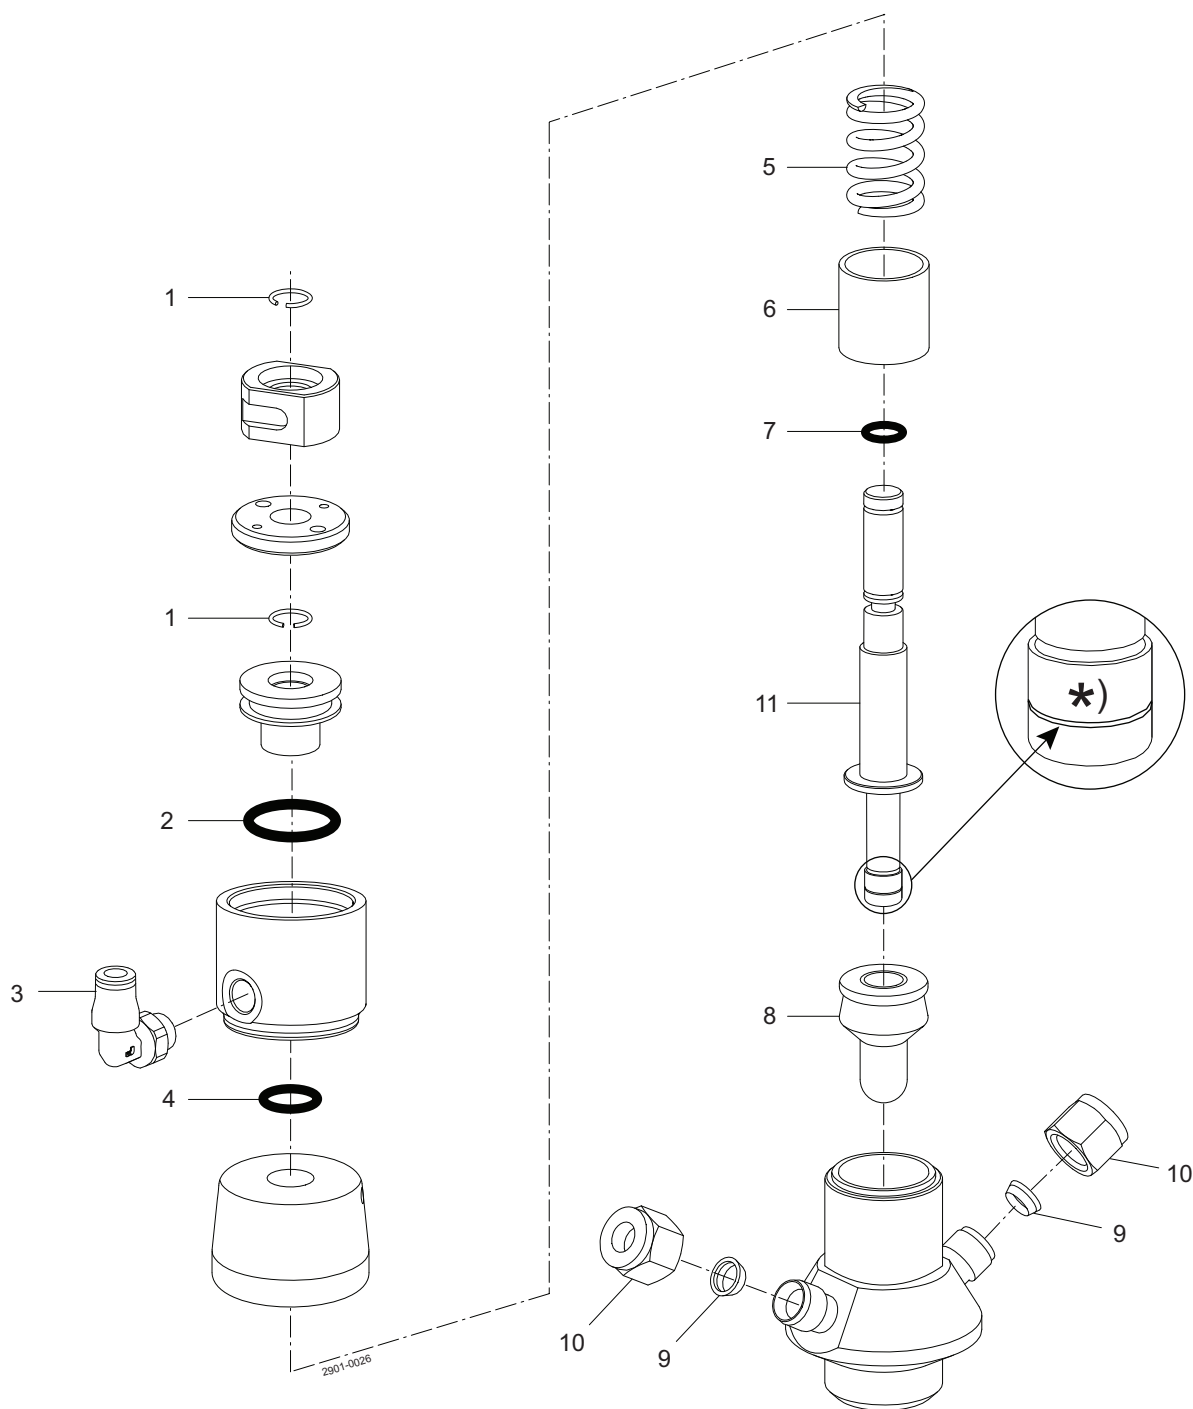

SB Membrane Sampling Valve, pneumatic

Pos	Qty	Denomination	
1	□	2 Locking ring	9615093501
2	□	1 O-ring, NBR	
3		1 Air inlet	9611991988
4	□	1 O-ring, NBR	
5		1 MSV spring	9615154301*
6		1 Bushing for spring	9615093701
7	□	1 O-ring, NBR	
8		1 Membrane, EPDM, black, with metal bushing 20 pcs	9615102199
		1 Membrane, EPDM, white, with blue bushing 20 pcs	9615102196
		1 Membrane, EPDM, white, with grey bushing 20 pcs	9615102198
		1 Membrane, EPDM, white, with red bushing 20 pcs	9615102194
		1 Membrane, Silicone, with blue bushing 20 pcs	9615102195
		1 Membrane, Silicone, with grey bushing 20 pcs	9615102197
		1 Membrane, Silicone, with red bushing 20 pcs	9615102193
9		2 Ferrule set	9611995506
10		2 Nut	9611995505
11		1 Plunger Pneumatic*	9615154701

* if the plunger has one, or two grooves on the plunger head, a replacement of the springs demands an replacement of the plunger as well. (pos.2 and pos.7)

□ **Service kit** **9611924317**

Parts marked with □ are included in the service kits.