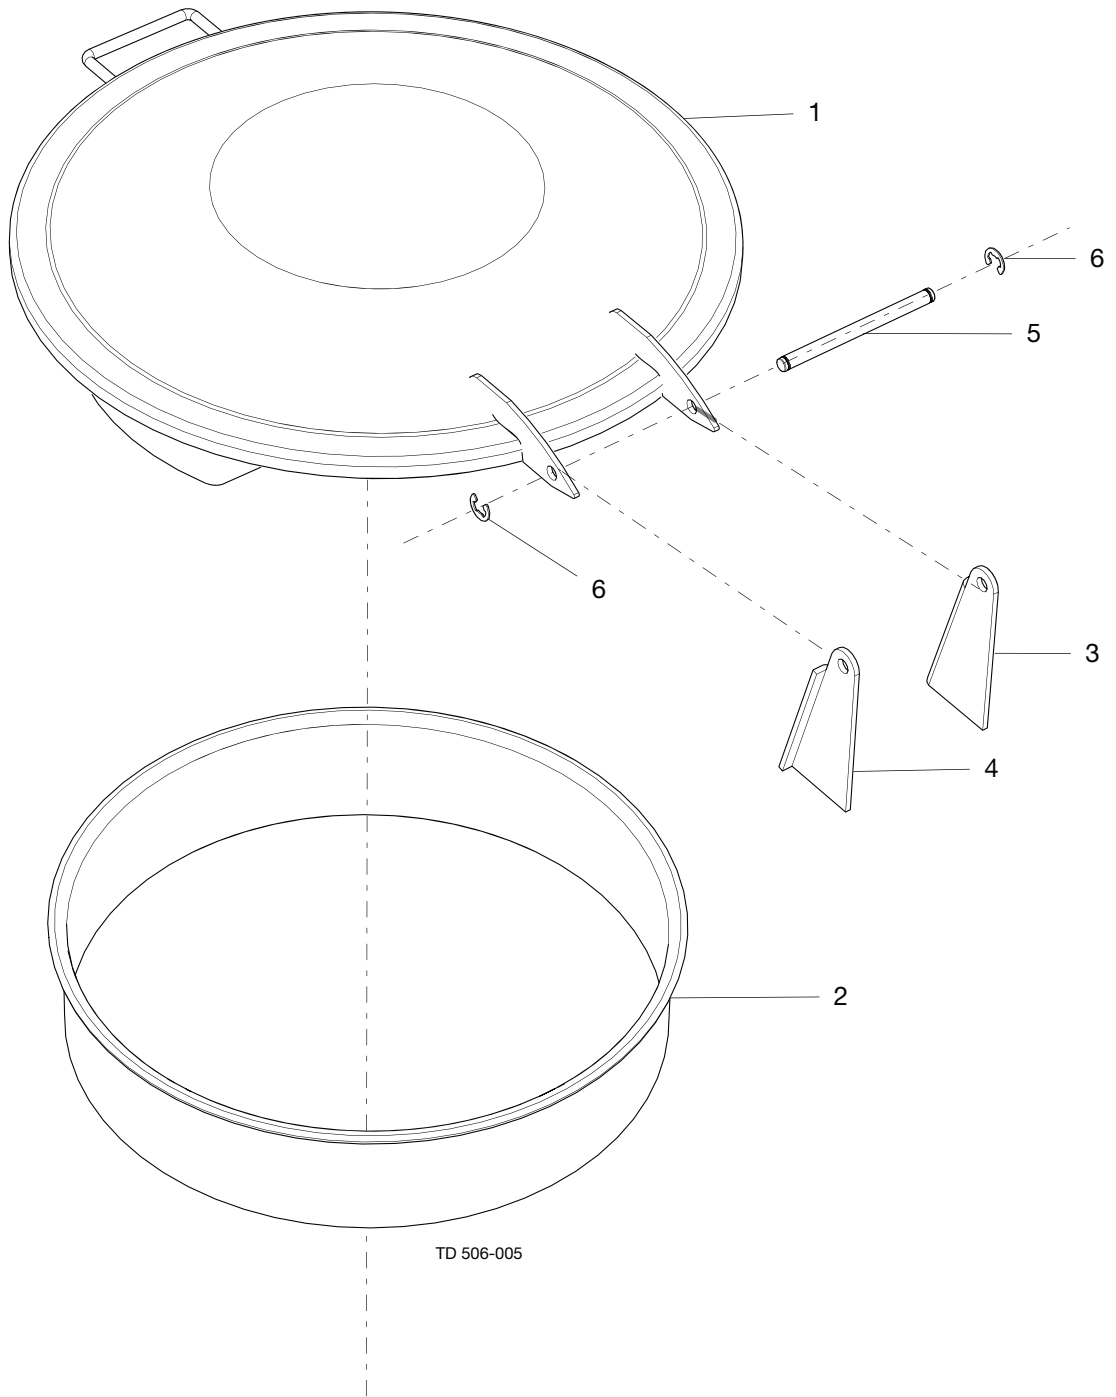

Spare Parts

LKDS-454 Circular Dust Manhole Cover

ESE03417-EN1 2016-10

Original manual

The information herein is correct at the time of issue but may be subject to change without prior notice

1. LKDS-454 Circular Dust Manhole Cover 4

LKDS-454 Circular Dust Manhole Cover

Pos	Qty	Denomination	1.4301	1.4404
1	1	Cover		
2	1	Frame , 24 mm		
	1	Frame , 100 mm		
3	1	Left hinge ear , for 24 mm Frame	9613437777	9613437777
	1	Left hinge ear , for 100 mm Frame	9613437779	9613437779
4	1	Right hinge ear , for 24 mm Frame	9613437778	9613437778
	1	Right hinge ear , for 100 mm Frame	9613437780	9613437780
5	1	Pin for hinge	9613437781	9613437781
6	2	Retaining ring	9613437782	9613437782