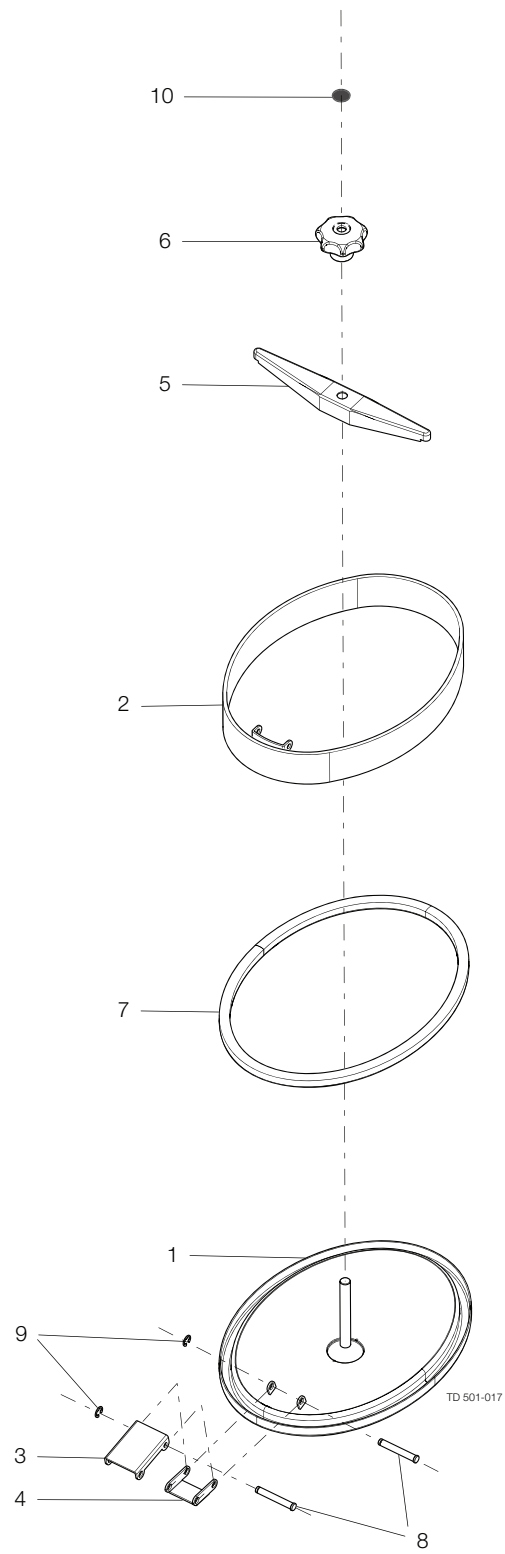

Spare Parts

LKD Oval Manhole Cover 440x320

ESE03418-EN1 2016-10

Original manual

The information herein is correct at the time of issue but may be subject to change without prior notice

1. LKD Oval Manhole Cover 440x320 4

LKD Oval Manhole Cover 440x320

Pos	Qty	Denomination	1.4301 with hinge	1.4404 with hinge	1.4301 without hinge	1.4404 without hinge
1	1	Cover				
	1	Cover , 3A				
2	1	Frame , 60 mm				
	1	Frame , 60 mm 3A				
3	1	Big mounting	9613456809	9613456809		
4	1	Small mounting	9613456810	9613456810		
5	1	Toggle	9613456816	9613456816	9613456816	9613456816
6	1	Handle	9611700672	9611700672	9611700672	9611700672
7	1	Seal , EPDM	9613456812	9613456812	9613456812	9613456812
	1	Seal , NBR	9613456813	9613456813	9613456813	9613456813
	1	Seal , FPM	9613456814	9613456814	9613456814	9613456814
	1	Seal , Silicone (Q)	9613456815	9613456815	9613456815	9613456815
8	2	Pin	9613456819	9613456819		
9	2	Retaining ring	9613437762	9613437762		
10	1	Capsule	9611700644	9611700644	9611700644	9611700644
	1	Complete hinge system (pos. 3, 4, 8 and 9)	9613456820	9613456820		