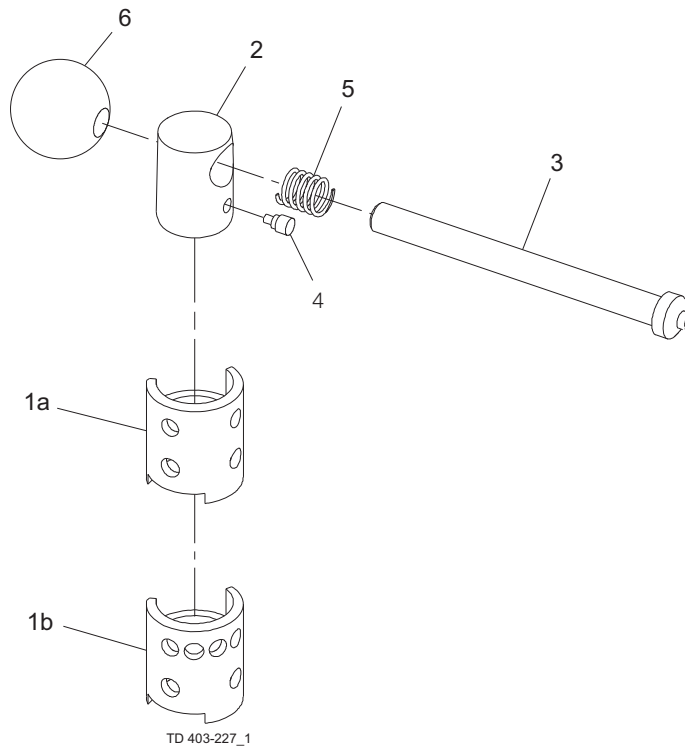

Handle 1.1 for LKB butterfly valve