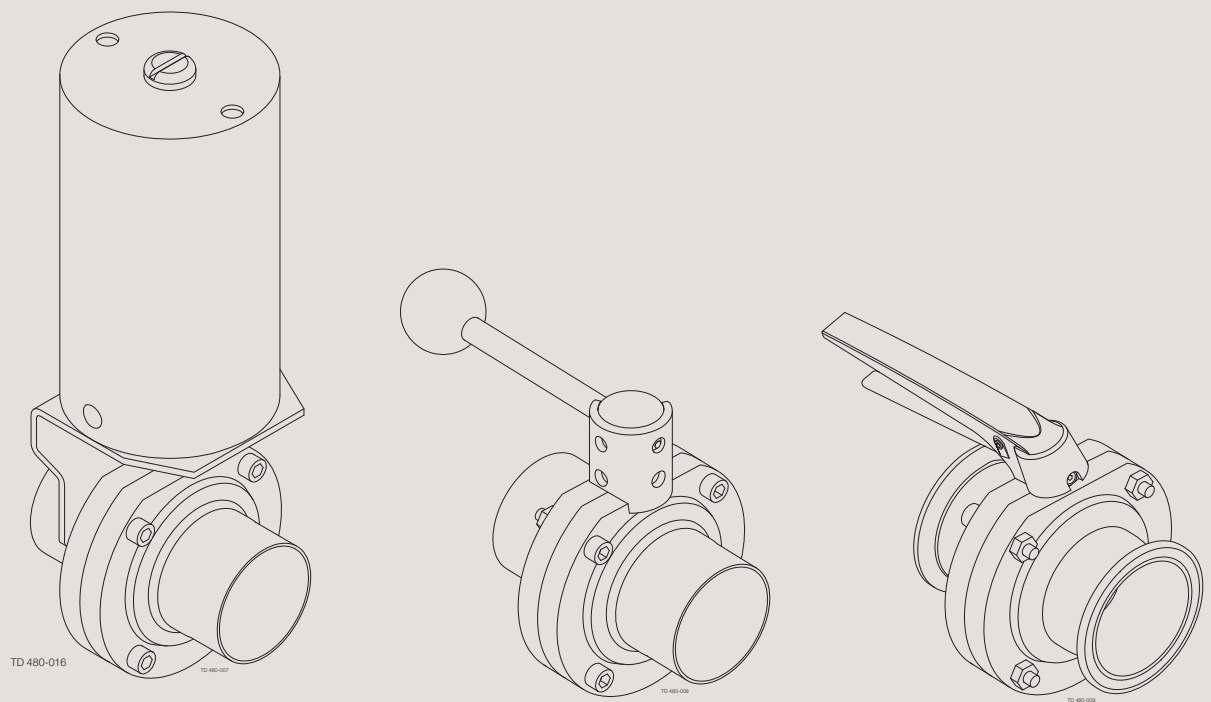

## Spare Parts

### LKB UltraPure Butterfly Valve

ESE01700-EN4 2016-06

Original manual

---

*The information herein is correct at the time of issue but may be subject to change without prior notice*

1. LKB UltraPure Butterfly Valve, ISO .....	4
2. LKB UltraPure Butterfly Valve, ASME .....	6
3. LKB UltraPure Butterfly Valve, DIN .....	8
4. LKB Lockable Multiposition Handle for Valve .....	10
5. LKB Handle 1.1 for Butterfly Valve .....	12
6. Handle 1.1 for Indication Unit .....	14
7. LKLA Actuator Air/Spring (NC-NO) ø85 .....	16
8. LKLA Actuator Air/Air ø85 .....	18
9. LKLA Actuator Air/Spring (NC-NO) ø133 .....	20
10. LKLA Actuator Air/Air ø133 .....	22
11. LKLA-T Actuator Air/Spring (NC-NO) ø85 .....	24
12. LKLA-T Actuator Air/Air ø85 .....	26
13. LKLA-T Actuator Air/Spring (NC-NO) ø133 .....	28
14. LKLA-T Actuator Air/Air ø133 .....	30