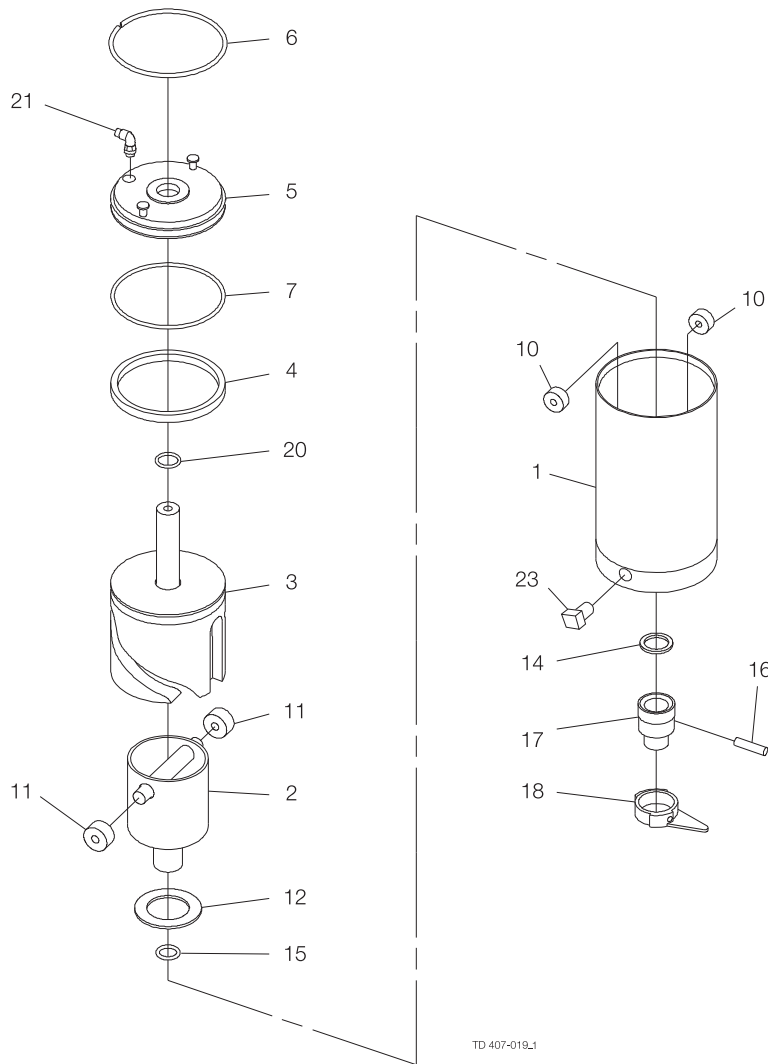

Pos	Qty	Denomination	25-63.5 mm	76 mm	101.6 mm
			DN 25-50 Disc □ 8	DN 65-80 Disc □ 10	DN 100 Disc □ 12
1	1	Air cylinder	9611417580	9611417580	9611417580
2	1	Rotating cylinder	9611417441	9611417441	9611417441
3	1	Piston	9612193903	9612193903	9612193903
4	□ 1	O-ring, NBR	9611990052	9611990052	9611990052
5	1	End cap	9612193601	9612193601	9612193601
6	1	Retaining ring	9611402021	9611402021	9611402021
7	□ 1	O-ring, NBR	9611990396	9611990396	9611990396
10	□ 2	Needle bearing	9611991230	9611991230	9611991230
11	□ 2	Needle bearing	9611991231	9611991231	9611991231
12	□ 1	Thrust bearing	9611991236	9611991236	9611991236
14	1	Thrust plate	9611417570	9611417570	9611417570
15	□ 1	O-ring, NBR	9611991233	9611991233	9611991233
16	1	Connex pin	9611991235	9611991235	9611991235
17	1	Coupling	9611417551	9611417561	9612044802
18	1	Activating ring with screw	9611416690	9611416690	9611416690
20	□ 1	O-ring, NBR	22340421	22340421	22340421
21	1	Air fitting	9611991988	9611991988	9611991988
23	1	Threaded plug	9611991221	9611991221	9611991221

Service Kits for Actuator

Service kits, Air/Air	9611923023

Parts marked with □ are included in the service kit.

Recommended spare parts: Service kit.