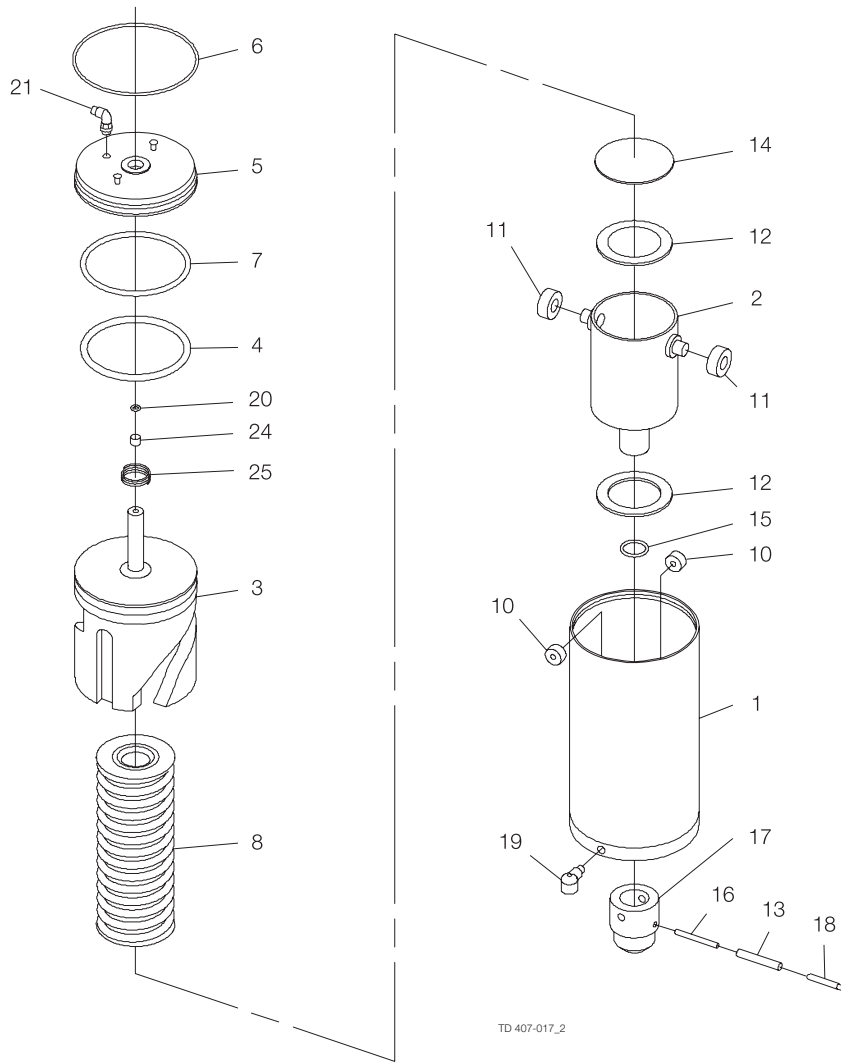

LKLA-T Actuator Air/Spring (NC-NO) ø133

Pos	Qty	Denomination	NC	NO	NC	NO	NC	NO
			101.6 mm DN 100 Disc □ 12	101.6 mm DN 100 Disc □ 12	DN 125 Disc □ 14	DN 125 Disc □ 14	DN 150 Disc □ 15	DN 150 Disc □ 15
1	1	Air cylinder	9612268501	9612268501	9612268501	9612268501	9612268501	9612268501
2	1	Rotating cylinder	9612267801	9612267801	9612267801	9612267801	9612267801	9612267801
3	1	Piston	9612369901	9612369902	9612369901	9612369902	9612369901	9612369902
4	□ 1	O-ring, NBR	9611992367	9611992367	9611992367	9611992367	9611992367	9611992367
5	1	End cap	9612271402	9612271402	9612271402	9612271402	9612271402	9612271402
6	1	Retaining ring	9612268201	9612268201	9612268201	9612268201	9612268201	9612268201
7	□ 1	O-ring, NBR	9611990035	9611990035	9611990035	9611990035	9611990035	9611990035
8	1	Spring assembly	9612270101	9612270101	9612270101	9612270101	9612270101	9612270101
10	□ 2	Needle bearing	9611991231	9611991231	9611991231	9611991231	9611991231	9611991231
11	□ 2	Needle bearing	9611992355	9611992355	9611992355	9611992355	9611992355	9611992355
12	□ 2	Thrust bearing	9611992347	9611992347	9611992347	9611992347	9611992347	9611992347
13	1	Connex pin	9611992357	9611992357	9611992357	9611992357	9611992357	9611992357
14	1	Thrust plate	9612267101	9612267101	9612267101	9612267101	9612267101	9612267101
15	□ 1	O-ring, NBR	9611990079	9611990079	9611990079	9611990079	9611990079	9611990079
16	1	Connex pin	9611992358	9611992358	9611992358	9611992358	9611992358	9611992358
17	1	Coupling	9612271501	9612271501	9612271502	9612271502	9612271503	9612271503
18	1	Indication pin	9612271901	9612271901	9612271901	9612271901	9612271901	9612271901
19	1	Water rejector (period 8310-)	9611417750	9611417750	9611417750	9611417750	9611417750	9611417750
20	□ 1	O-ring	22340421	22340421	22340421	22340421	22340421	22340421
21	1	Air fitting	9611991988	9611991988	9611991988	9611991988	9611991988	9611991988
24	□ 1	Guiding ring	9612369801	9612369801	9612369801	9612369801	9612369801	9612369801
25	1	Spring	9612370001	9612370001	9612370001	9612370001	9612370001	9612370001

Service Kits for Actuator

Service kits, Air/Spring 9611923056

Parts marked with □ are included in the service kit.

Recommended spare parts: Service kit.

900136