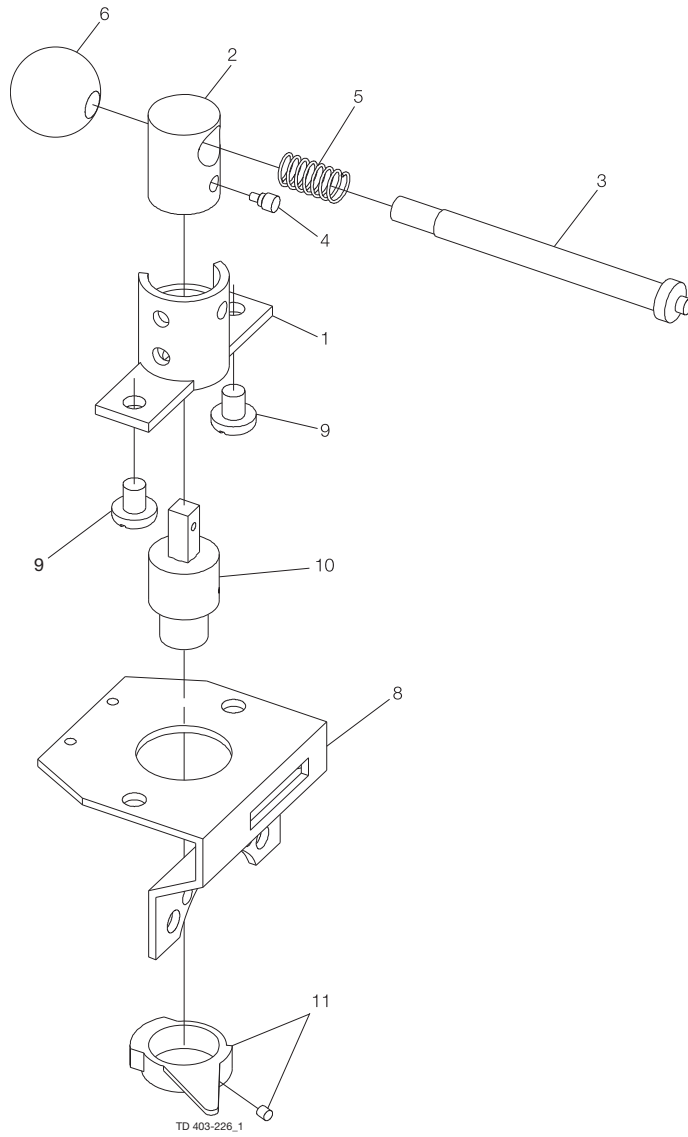

TD 403-226_1

Handle 1.1 for Indication Unit

Pos	Qty	Denomination	25 - 63.5 mm	76 mm	101.6 mm	DN 65
			DN 25-50 Disc □ 8	DN 80 Disc □ 10	DN 100 Disc □ 12	(LKB-DIN) Disc □ 10
1	1	Location cap with 2 pos.				
2	1	Transfer block				
3	1	Handle				
4	1	Screw with pin				
5	1	Spring	9612045201	9612045301	9612045301	9612045301
6	1	Ball	9611991998	9611991998	9611991982	9611991998
8	1	Bracket	9611991970	9611991970	9611991981	9611991970
8	1	Bracket	9611416470	9611416480	9611416480	9612081502
9	2	Screw	9611991686	9611991686	9611991686	9611991686
10	1	Coupling				
11	1	Activating ring with screw	9611416690	9611416690	9611416690	9611416690

900167/1