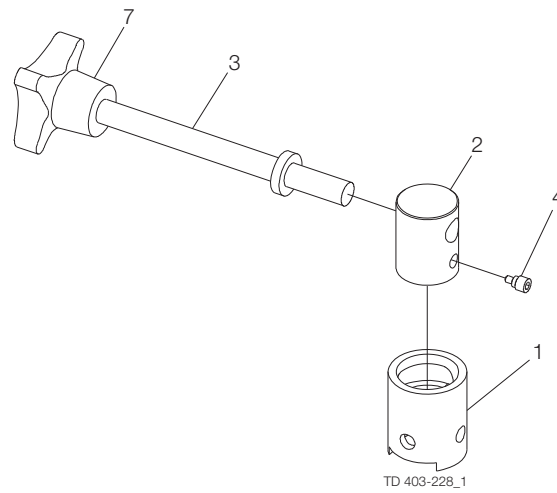

Handle 1.1 with infinite positions for LKB Butterfly valve