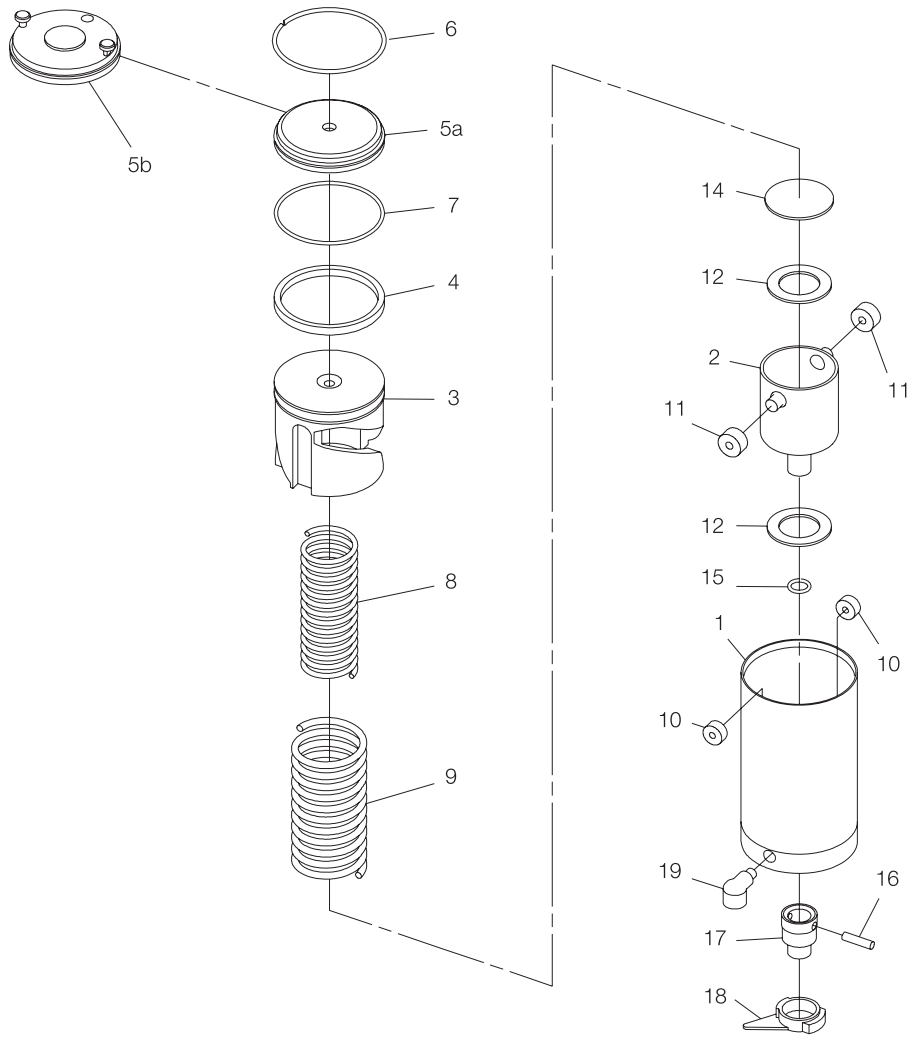

TD 407-025

LKLA Actuator Air/Spring (NC-NO) ø85

Pos	Qty	Denomination	NC	NC	NC	NO	NO	NO
			25-63.5 mm DN 25-50 Disc □ 8	76 mm DN 65-80 Disc □ 10	101.6 mm DN 100 Disc □ 12	25-63.5 mm DN 25-50 Disc □ 8	76 mm DN 65-80 Disc □ 10	101.6 mm DN 100 Disc □ 12
1	1	Air cylinder	9611417580	9611417580	9611417580	9611417580	9611417580	9611417580
2	1	Rotating cylinder	9611416380	9611416380	9611416380	9611416380	9611416380	9611416380
3	1	Piston	9612194401	9612194401	9612194401	9612194301	9612194301	9612194301
4 □	1	O-ring, NBR	9611990052	9611990052	9611990052	9611990052	9611990052	9611990052
5a	1	End cap, (Period 0011-)	9611416330	9611416330	9611416330	9611416330	9611416330	9611416330
	1	End cap, (Period 8301-0011)	3135707401	3135707401	3135707401	3135707401	3135707401	3135707401
6	1	Retaining ring	9611402021	9611402021	9611402021	9611402021	9611402021	9611402021
7 □	1	O-ring, NBR	9611990396	9611990396	9611990396	9611990396	9611990396	9611990396
8	1	Inner spring	9611991629	9611991629	9611991629	9611991629	9611991629	9611991629
9	1	Outer spring	9611991631	9611991631	9611991631	9611991631	9611991631	9611991631
10 □	2	Needle bearing	9611991230	9611991230	9611991230	9611991230	9611991230	9611991230
11 □	2	Needle bearing	9611991231	9611991231	9611991231	9611991231	9611991231	9611991231
12 □	2	Thrust bearing	9611991236	9611991236	9611991236	9611991236	9611991236	9611991236
14	1	Thrust plate	9611416460	9611416460	9611416460	9611416460	9611416460	9611416460
15 □	1	O-ring, NBR	9611991233	9611991233	9611991233	9611991233	9611991233	9611991233
16	1	Connex pin	9611991235	9611991235	9611991235	9611991235	9611991235	9611991235
17	1	Coupling	9611416440	9611416450	9612044703	9611416440	9611416450	9612044703
18	1	Activating ring, Noryl with screw	9611416690	9611416690	9611416690	9611416690	9611416690	9611416690
19	1	Water rejector (period 8310-)	9611417750	9611417750	9611417750	9611417750	9611417750	9611417750

NC/NO for Altop

Pos	Qty	Denomination	NC	NC	NC	NO	NO	NO
			25-63.5 mm DN 25-50 Disc □ 8	76 mm DN 65-80 Disc □ 10	101.6 mm DN 100 Disc □ 12	25-63.5 mm DN 25-50 Disc □ 8	76 mm DN 65-80 Disc □ 10	101.6 mm DN 100 Disc □ 12
5b	1	End cap, Mark III	9611416740	9611416740	9611416740	9611416740	9611416740	9611416740

All other parts as above.

Service Kit for actuator

Service kits, Air/Spring 9611923010

Note:

Butterfly valve 101.6 mm / DN100 sold before 8906 = □ 10 mm

Butterfly valve DN 65 (ISO) sold before 8910 = □ 8 mm

Please check the square size of the disc when ordering spares.

Parts marked with □ are included in the service kit.

Recommended spare parts: Service kit.

900128/2