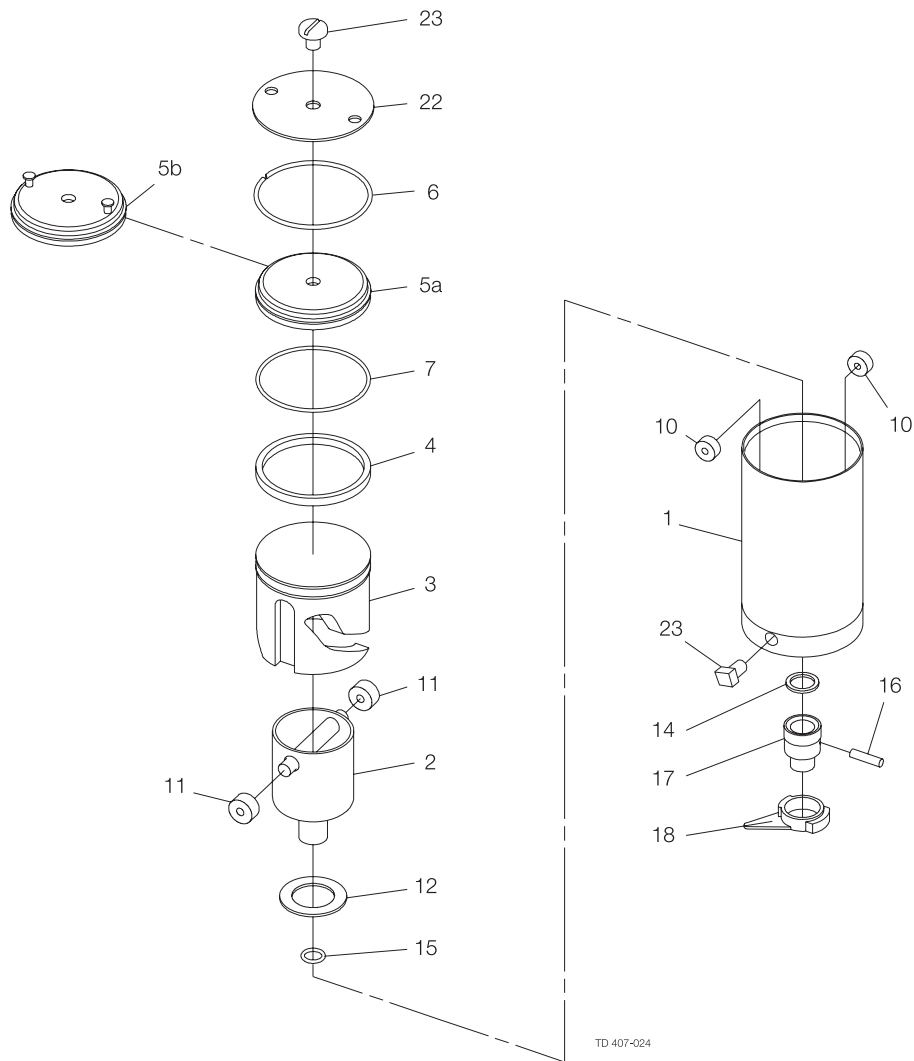

All other parts as above.

**Service Kit for actuator**

Service kits, Air/Spring ..... 9611923010

Note:

Butterfly valve 101.6 mm / DN100 sold before 8906 = □ 10 mm

Butterfly valve DN 65 (ISO) sold before 8910 = □ 8 mm

Please check the square size of the disc when ordering spares.

Parts marked with □ are included in the service kit.

Recommended spare parts: Service kit.

900128/2

Pos	Qty	Denomination	25-63.5 mm	76 mm	101.6 mm
			DN 25-50 Disc □ 8	DN 65-80 Disc □ 10	DN 100 Disc □ 12
1	1	Air cylinder .....	9611417580	9611417580	9611417580
2	1	Rotating cylinder .....	9611417440	9611417440	9611417440
3	1	Piston .....	9611417520	9611417520	9611417520
4	□ 1	O-ring, NBR .....	9611990052	9611990052	9611990052
5a	1	End cap, (Period 0011-) .....	9611416330	9611416330	9611416330
	1	End cap, (Period 8301-0011) .....	3135707401	3135707401	3135707401
6	1	Retaining ring .....	9611402021	9611402021	9611402021
7	□ 1	O-ring, NBR .....	9611990396	9611990396	9611990396
10	□ 2	Needle bearing .....	9611991230	9611991230	9611991230
11	□ 2	Needle bearing .....	9611991231	9611991231	9611991231
12	□ 1	Thrust bearing .....	9611991236	9611991236	9611991236
14	1	Thrust plate .....	9611417570	9611417570	9611417570
15	□ 1	O-ring, NBR .....	9611991233	9611991233	9611991233
16	1	Connex pin .....	9611991235	9611991235	9611991235
17	1	Coupling .....	9611417550	9611417560	9612044802
18	1	Activating ring with screw .....	9611416690	9611416690	9611416690
22***	1	Retaining plate .....	9611414370	9611414370	9611414370
23	2	Threaded plug .....	9611991221	9611991221	9611991221