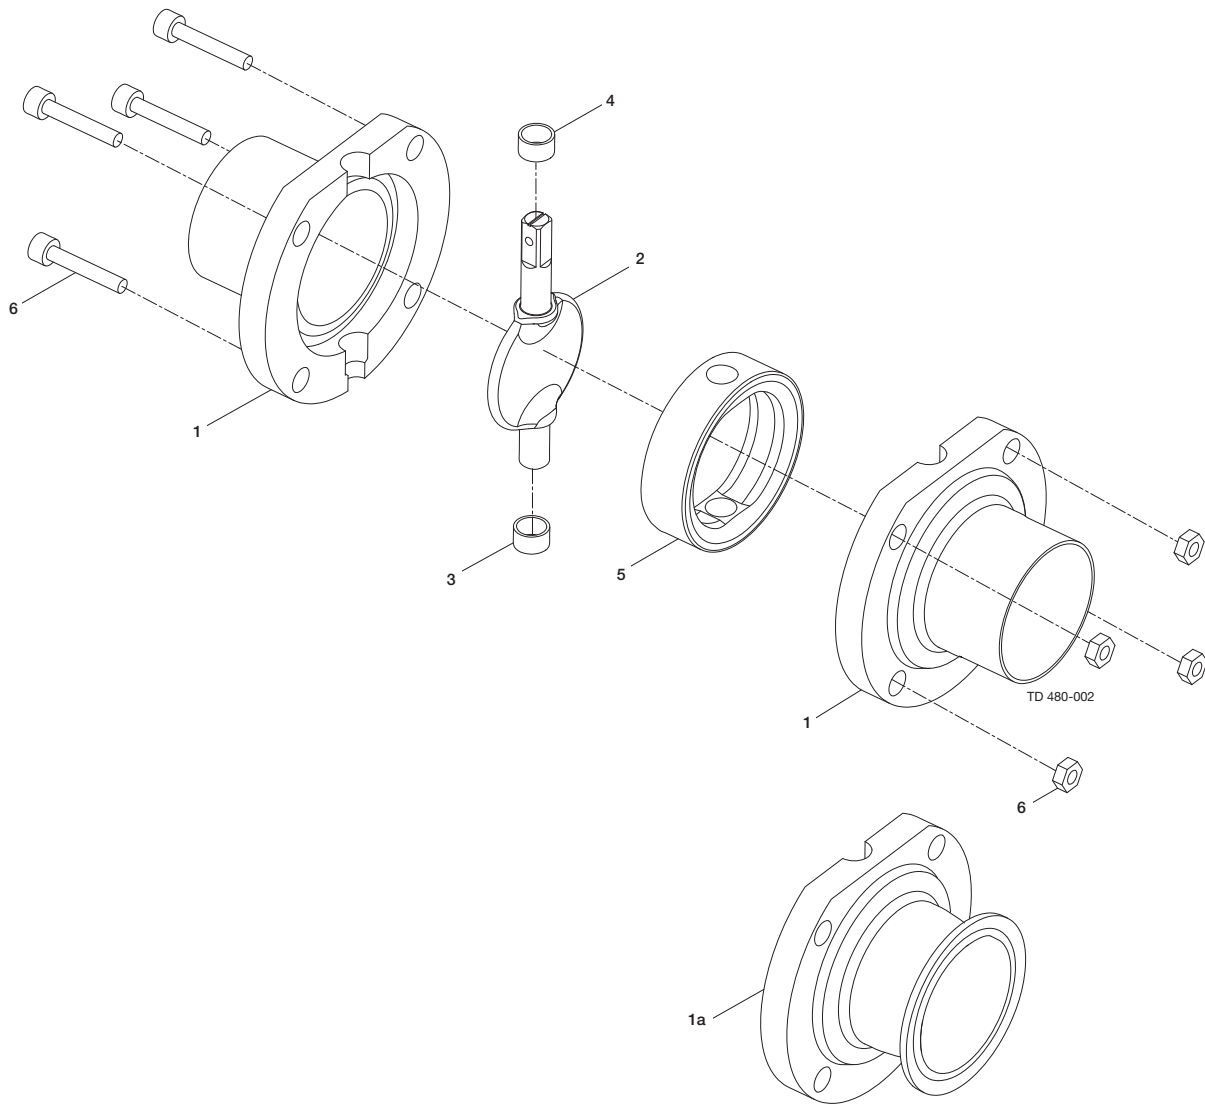

### LKB UltraPure Butterfly Valve

ESE01700-EN4 2016-06

Original manual

---

*The information herein is correct at the time of issue but may be subject to change without prior notice*

1. LKB UltraPure Butterfly Valve, ISO .....	4
2. LKB UltraPure Butterfly Valve, ASME .....	6
3. LKB UltraPure Butterfly Valve, DIN .....	8
4. LKB Lockable Multiposition Handle for Valve .....	10
5. LKB Handle 1.1 for Butterfly Valve .....	12
6. Handle 1.1 for Indication Unit .....	14
7. LKLA Actuator Air/Spring (NC-NO) ø85 .....	16
8. LKLA Actuator Air/Air ø85 .....	18
9. LKLA Actuator Air/Spring (NC-NO) ø133 .....	20
10. LKLA Actuator Air/Air ø133 .....	22
11. LKLA-T Actuator Air/Spring (NC-NO) ø85 .....	24
12. LKLA-T Actuator Air/Air ø85 .....	26
13. LKLA-T Actuator Air/Spring (NC-NO) ø133 .....	28
14. LKLA-T Actuator Air/Air ø133 .....	30