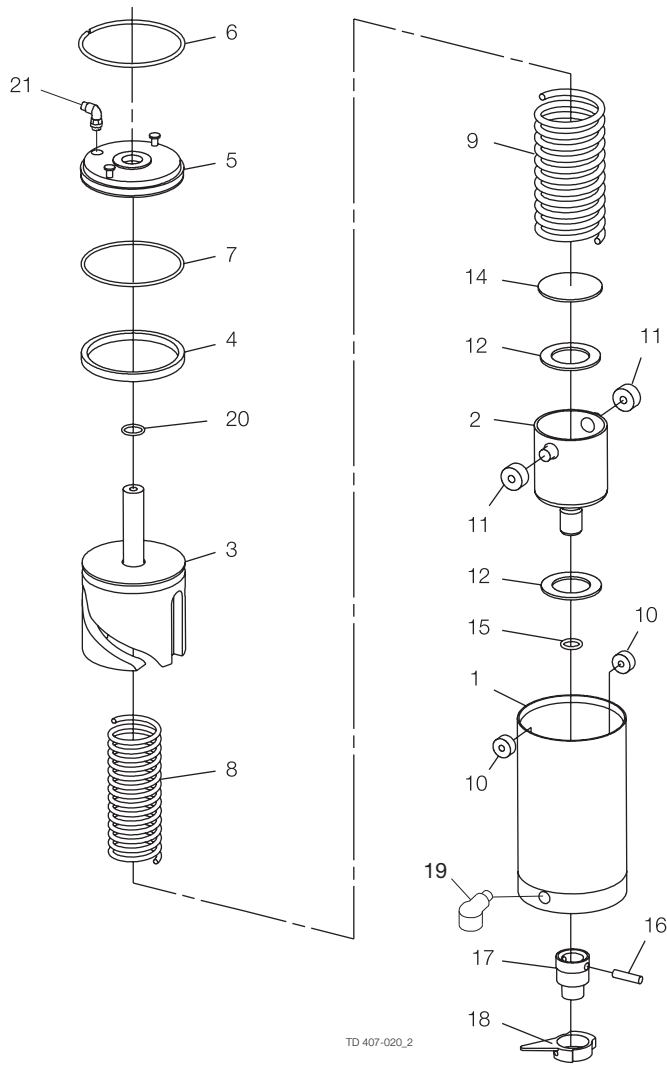

LKLA-T Actuator Air/Spring (NC-NO) ø85

Pos	Qty	Denomination	NC	NC	NC	NO	NO	NO
			25-63.5 mm DN 25-50 Disc □ 8	76 mm DN 65-80 Disc □ 10	101.6 mm DN 100 Disc □ 12	25-63.5 mm DN 25-50 Disc □ 8	76 mm DN 65-80 Disc □ 10	101.6 mm DN 100 Disc □ 12
1	1	Air cylinder	9611417580	9611417580	9611417580	9611417580	9611417580	9611417580
2	1	Rotating cylinder	9611416380	9611416380	9611416380	9611416380	9611416380	9611416380
3	1	Piston	9612193902	9612193902	9612193902	9612193901	9612193901	9612193901
4	□ 1	O-ring, NBR	9611990052	9611990052	9611990052	9611990052	9611990052	9611990052
5	1	End cap	9612193601	9612193601	9612193601	9612193601	9612193601	9612193601
6	1	Retaining ring	9611402021	9611402021	9611402021	9611402021	9611402021	9611402021
7	□ 1	O-ring, NBR	9611990396	9611990396	9611990396	9611990396	9611990396	9611990396
8	1	Inner spring	9611991629	9611991629	9611991629	9611991629	9611991629	9611991629
9	1	Outer spring	9611991631	9611991631	9611991631	9611991631	9611991631	9611991631
10	□ 2	Needle bearing	9611991230	9611991230	9611991230	9611991230	9611991230	9611991230
11	□ 2	Needle bearing	9611991231	9611991231	9611991231	9611991231	9611991231	9611991231
12	□ 2	Thrust bearing	9611991236	9611991236	9611991236	9611991236	9611991236	9611991236
14	1	Thrust plate	9611416460	9611416460	9611416460	9611416460	9611416460	9611416460
15	□ 1	O-ring, NBR	9611991233	9611991233	9611991233	9611991233	9611991233	9611991233
16	1	Connex pin	9611991235	9611991235	9611991235	9611991235	9611991235	9611991235
17	1	Coupling	9611416440	9611416450	9612044703	9611416440	9611416450	9612044703
18	1	Activating ring with screw	9611416690	9611416690	9611416690	9611416690	9611416690	9611416690
19	1	Water rejector (period 8310-)	9611417750	9611417750	9611417750	9611417750	9611417750	9611417750
20	□ 1	O-ring, NBR	22340421	22340421	22340421	22340421	22340421	22340421
21	1	Air fitting	9611991988	9611991988	9611991988	9611991988	9611991988	9611991988

Service Kits for Actuator

Service kits, Air/Spring 9611923021

Parts marked with □ are included in the service kit.

Recommended spare parts: Service kit.

900133/1