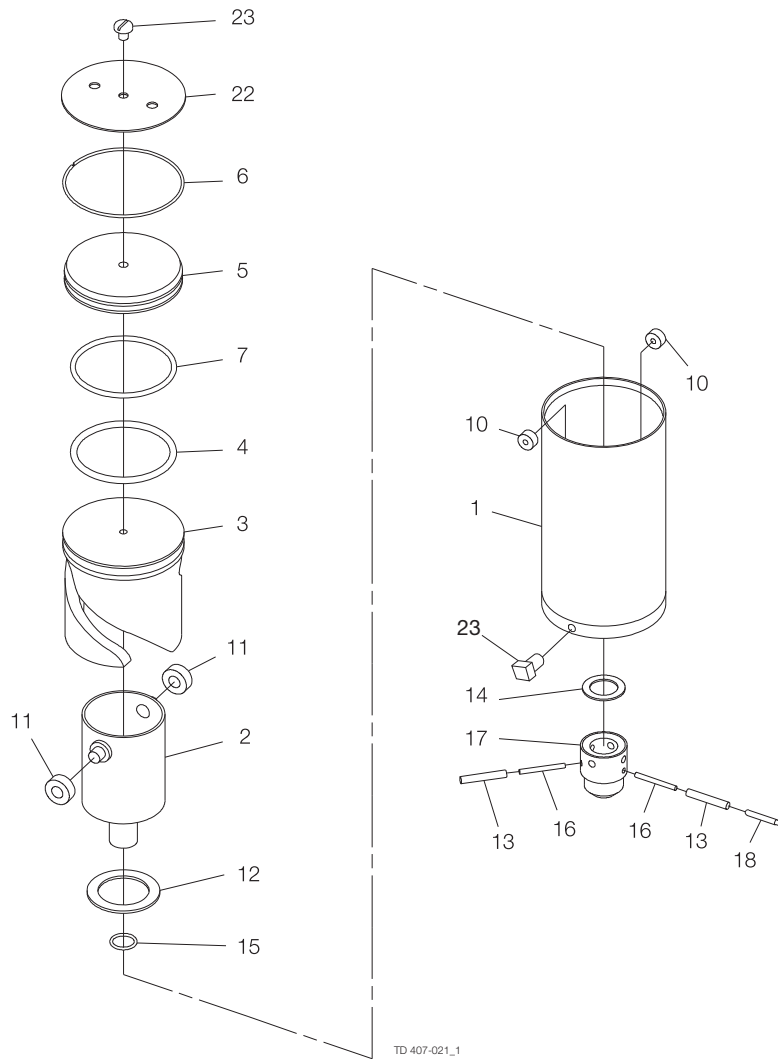

Pos	Qty	Denomination	101.6 mm		
			DN 100 Disc □ 12	DN 125 Disc □ 14	DN 150 Disc □ 15
1	1	Air Cylinder	9612268501	9612268501	9612268501
2	1	Rotating cylinder	9612267801	9612267801	9612267801
3	1	Piston	9612268001	9612268001	9612268001
4	□ 1	O-ring, NBR	9611992367	9611992367	9611992367
5	1	End cap, (Period: 0011-)	9612267501	9612267501	9612267501
	1	End cap, (Period:9001 - 0011)	9612271401	9612271401	9612271401
6	1	Retaining ring	9612268201	9612268201	9612268201
7	□ 1	O-ring , NBR	9611990035	9611990035	9611990035
10	□ 2	Needle bearing	9611991231	9611991231	9611991231
11	□ 2	Needle bearing	9611992355	9611992355	9611992355
12	□ 1	Thrust bearing	9611992347	9611992347	9611992347
13	2	Connex pin	9611992358	9611992358	9611992358
14	1	Thrust plate	9612280401	9612280401	9612280401
15	□ 1	O-ring, NBR	9611990079	9611990079	9611990079
16	2	Connex pin	9611992357	9611992357	9611992357
17	1	Coupling	9612282701	9612282702	9612282703
18	1	Indication pin	9612271901	9612271901	9612271901
22	1	Retaining plate	9612348601	9612348601	9612348601
23	1	Threaded plug	9611991221	9611991221	9611991221

Service Kits for Actuator

Service kits, Air/Air 9611923022

Parts marked with □ are included in the service kit.
Recommended spare parts: Service kit.