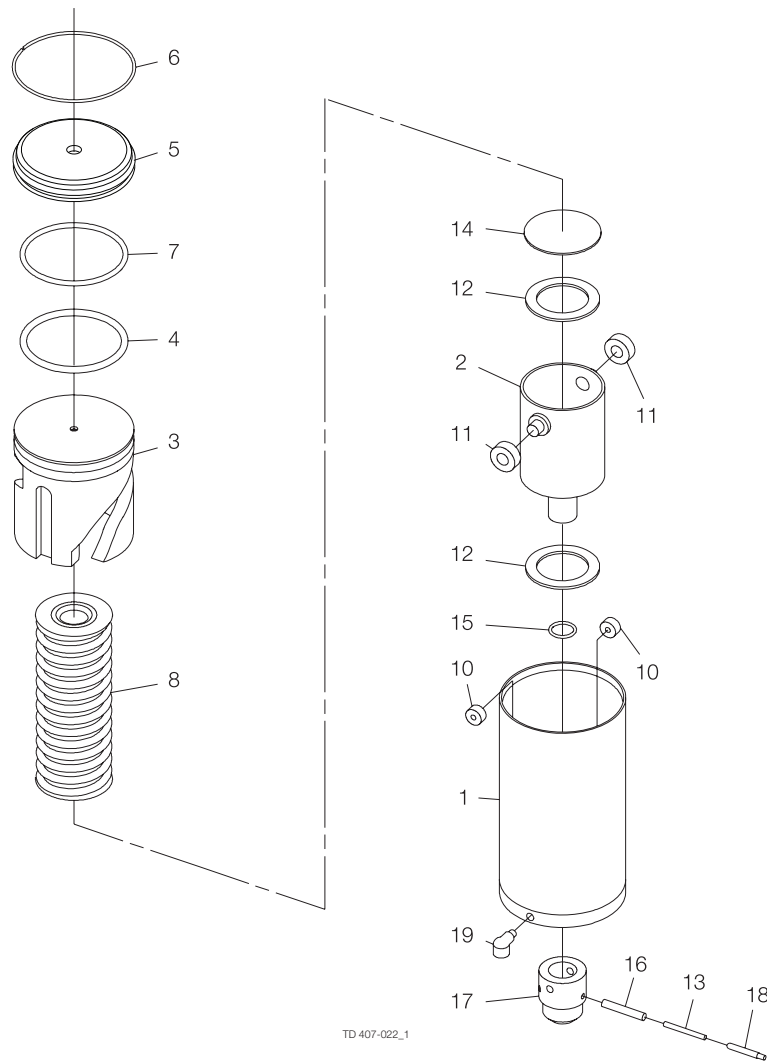

LKLA Actuator Air/Spring (NC-NO) ø133

Pos	Qty	Denomination	NC	NO	NC	NO	NC	NO
			101.6 mm DN 100 Disc □ 12	101.6 mm DN 100 Disc □ 12	DN 125 Disc □ 14	DN 125 Disc □ 14	DN 150 Disc □ 15	DN 150 Disc □ 15
1	1	Air cylinder	9612268501	9612268501	9612268501	9612268501	9612268501	9612268501
2	1	Rotating cylinder	9612267801	9612267801	9612267801	9612267801	9612267801	9612267801
3	1	Piston	9612270001	9612268001	9612270001	9612268001	9612270001	9612268001
4	□ 1	O-ring , NBR	9611992367	9611992367	9611992367	9611992367	9611992367	9611992367
5	1	End cap, (Period: 0011-)	9612267501	9612267501	9612267501	9612267501	9612267501	9612267501
	1	End cap, (Period:9001 - 0011) ...	9612271401	9612271401	9612271401	9612271401	9612271401	9612271401
6	1	Retaining ring	9612268201	9612268201	9612268201	9612268201	9612268201	9612268201
7	□ 1	O-ring, NBR	9611990035	9611990035	9611990035	9611990035	9611990035	9611990035
8	1	Spring assembly	9612270101	9612270101	9612270101	9612270101	9612270101	9612270101
10	□ 2	Needle bearing	9611991231	9611991231	9611991231	9611991231	9611991231	9611991231
11	□ 2	Needle bearing	9611992355	9611992355	9611992355	9611992355	9611992355	9611992355
12	□ 2	Thrust bearing	9611992347	9611992347	9611992347	9611992347	9611992347	9611992347
13	1	Connex pin	9611992357	9611992357	9611992357	9611992357	9611992357	9611992357
14	1	Thrust plate	9612267101	9612267101	9612267101	9612267101	9612267101	9612267101
15	□ 1	O-ring, NBR	9611990079	9611990079	9611990079	9611990079	9611990079	9611990079
16	1	Connex pin	9611992358	9611992358	9611992358	9611992358	9611992358	9611992358
17	1	Coupling	9612271501	9612271501	9612271502	9612271502	9612271503	9612271503
18	1	Indication pin	9612271901	9612271901	9612271901	9612271901	9612271901	9612271901
19	1	Water rejector	9611417750	9611417750	9611417750	9611417750	9611417750	9611417750

Service Kits for Actuator

Service kits, Air/Spring 9611923020

Parts marked with □ are included in the service kit.

Recommended spare parts: Service kit.

900131